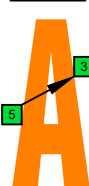

BAGED octaves (8-string guitar : Drop E - EBEADGBE) **C major blues scale - ENTIRE FINGERBOARD NOTE NAMES**

BAGED octaves (8-string guitar : Drop E - EBEADGBE) **C major blues scale - ENTIRE FINGERBOARD INTERVALS**

C
major blues scale
BAGED
octaves
box shapes
8-string guitar
Drop E : EBEADGBE

7B5B2
BOX SHAPE

5A3
BOX SHAPE

8G6G3G1
BOX SHAPE

8E6E4E1
BOX SHAPE

7D4D2
BOX SHAPE

7B5B2 at 12
BOX SHAPE

NOTE NAMES