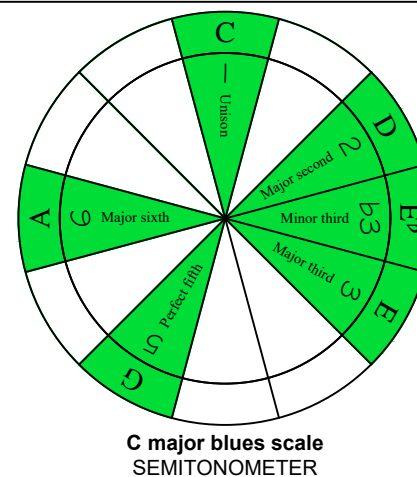

BAGED octaves (8-string guitar : Drop E - EBEADGBE) **C major blues scale - ENTIRE FINGERBOARD NOTE NAMES**

BAGED octaves (8-string guitar : Drop E - EBEADGBE) **C major blues scale - ENTIRE FINGERBOARD INTERVALS**

C
major blues scale
BAGED
octaves
box shapes
8-string guitar
Drop E : EBEADGBE

7B5B2
BOX SHAPE

5A3
BOX SHAPE

8G6G3G1
BOX SHAPE

8E6E4E1
BOX SHAPE

7D4D2
BOX SHAPE

7B5B2 at 12
BOX SHAPE

NOTE NAMES