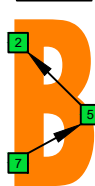

BAGED octaves (8-string guitar : Drop E - EBEADGBE) **C major blues scale - ENTIRE FINGERBOARD NOTE NAMES**

BAGED octaves (8-string guitar : Drop E - EBEADGBE) **C major blues scale - ENTIRE FINGERBOARD INTERVALS**

C
major blues scale
BAGED
octaves
box shapes
8-string guitar
Drop E : EBEADGBE

7B5B2
BOX SHAPE

5A3
BOX SHAPE

8G6G3G1
BOX SHAPE

8E6E4E1
BOX SHAPE

7D4D2
BOX SHAPE

7B5B2 at 12
BOX SHAPE

NOTE NAMES