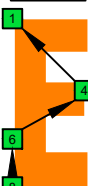

BAGED octaves (8-string guitar : Drop E - EBEADGBE) **C major blues scale - ENTIRE FINGERBOARD NOTE NAMES**

BAGED octaves (8-string guitar : Drop E - EBEADGBE) **C major blues scale - ENTIRE FINGERBOARD INTERVALS**

C
major blues scale
BAGED
octaves
box shapes
8-string guitar
Drop E : EBEADGBE

7B5B2
BOX SHAPE

5A3
BOX SHAPE

8G6G3G1
BOX SHAPE

8E6E4E1
BOX SHAPE

7D4D2
BOX SHAPE

7B5B2 at 12
BOX SHAPE

NOTE NAMES