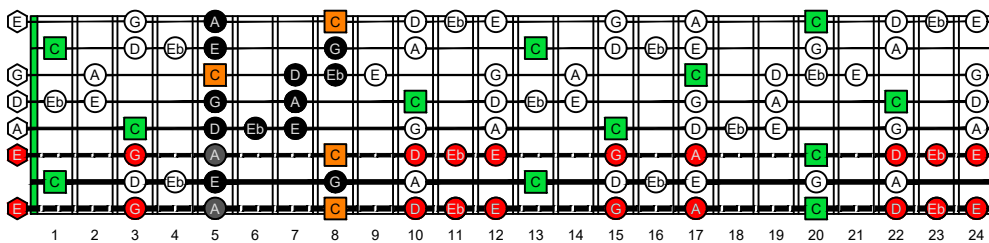

BAGED octaves (8-string guitar : Drop E - EBEADGBE) **C natural** - ENTIRE FINGERBOARD OCTAVE SHAPES

BAGED octaves (8-string guitar : Drop E - EBEADGBE) **C major blues scale** - ENTIRE FINGERBOARD NOTE NAMES

BAGED octaves (8-string guitar : Drop E - EBEADGBE) **C major blues scale** ENTIRE FINGERBOARD NOTE NAMES : **7B5B2** box shape

BAGED octaves (8-string guitar : Drop E - EBEADGBE) **C major blues scale** ENTIRE FINGERBOARD NOTE NAMES : **5A3** box shape

BAGED octaves (8-string guitar : Drop E - EBEADGBE) **C major blues scale** ENTIRE FINGERBOARD NOTE NAMES : **8E6E4E1** box shape

BAGED octaves (8-string guitar : Drop E - EBEADGBE) **C major blues scale** ENTIRE FINGERBOARD NOTE NAMES : **8E6E4E1** box shape

BAGED octaves (8-string guitar : Drop E - EBEADGBE) **C major blues scale** ENTIRE FINGERBOARD NOTE NAMES : **7D4D2** box shape

BAGED octaves (8-string guitar : Drop E - EBEADGBE) **C major blues scale** ENTIRE FINGERBOARD NOTE NAMES : **7B5B2** box shape at 12