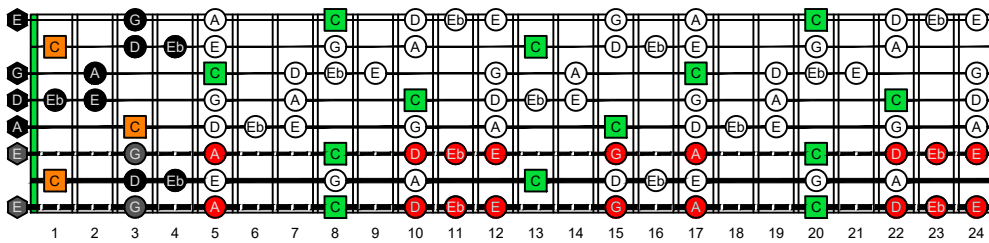

BAGED octaves (8-string guitar : Drop E - EBEADGBE) **C natural** - ENTIRE FINGERBOARD OCTAVE SHAPES

BAGED octaves (8-string guitar : Drop E - EBEADGBE) **C major blues scale** - ENTIRE FINGERBOARD NOTE NAMES

BAGED octaves (8-string guitar : Drop E - EBEADGBE) **C major blues scale** ENTIRE FINGERBOARD NOTE NAMES : **7B5B2** box shape

BAGED octaves (8-string guitar : Drop E - EBEADGBE) **C major blues scale** ENTIRE FINGERBOARD NOTE NAMES : **5A3** box shape

BAGED octaves (8-string guitar : Drop E - EBEADGBE) **C major blues scale** ENTIRE FINGERBOARD NOTE NAMES : **8E6E4E1** box shape

BAGED octaves (8-string guitar : Drop E - EBEADGBE) **C major blues scale** ENTIRE FINGERBOARD NOTE NAMES : **8E6E4E1** box shape

BAGED octaves (8-string guitar : Drop E - EBEADGBE) **C major blues scale** ENTIRE FINGERBOARD NOTE NAMES : **7D4D2** box shape

BAGED octaves (8-string guitar : Drop E - EBEADGBE) **C major blues scale** ENTIRE FINGERBOARD NOTE NAMES : **7B5B2** box shape at 12