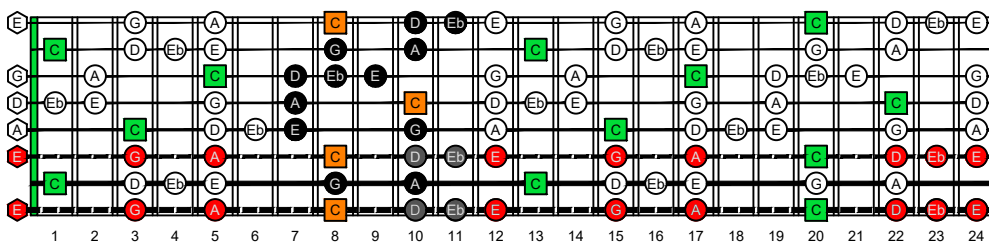

BAGED octaves (8-string guitar : Drop E - EBEADGBE) **C natural** - ENTIRE FINGERBOARD OCTAVE SHAPES

BAGED octaves (8-string guitar : Drop E - EBEADGBE) **C major blues scale** - ENTIRE FINGERBOARD NOTE NAMES

BAGED octaves (8-string guitar : Drop E - EBEADGBE) **C major blues scale** ENTIRE FINGERBOARD NOTE NAMES : **7B5B2** box shape

BAGED octaves (8-string guitar : Drop E - EBEADGBE) **C major blues scale** ENTIRE FINGERBOARD NOTE NAMES : **5A3** box shape

BAGED octaves (8-string guitar : Drop E - EBEADGBE) **C major blues scale** ENTIRE FINGERBOARD NOTE NAMES : **8E6E4E1** box shape

BAGED octaves (8-string guitar : Drop E - EBEADGBE) **C major blues scale** ENTIRE FINGERBOARD NOTE NAMES : **8E6E4E1** box shape

BAGED octaves (8-string guitar : Drop E - EBEADGBE) **C major blues scale** ENTIRE FINGERBOARD NOTE NAMES : **7D4D2** box shape

BAGED octaves (8-string guitar : Drop E - EBEADGBE) **C major blues scale** ENTIRE FINGERBOARD NOTE NAMES : **7B5B2** box shape at 12