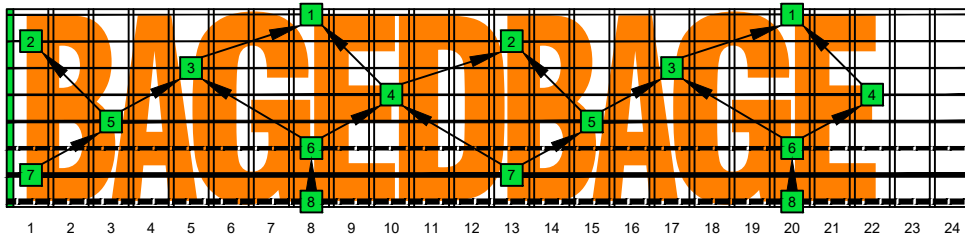

BAGED octaves (8-string guitar : Drop E - EBEADGBE) **C natural** - ENTIRE FINGERBOARD OCTAVE SHAPES

BAGED octaves (8-string guitar : Drop E - EBEADGBE) **C major blues scale** - ENTIRE FINGERBOARD NOTE NAMES

BAGED octaves (8-string guitar : Drop E - EBEADGBE) **C major blues scale** ENTIRE FINGERBOARD NOTE NAMES : **7B5B2** box shape

BAGED octaves (8-string guitar : Drop E - EBEADGBE) **C major blues scale** ENTIRE FINGERBOARD NOTE NAMES : **5A3** box shape

BAGED octaves (8-string guitar : Drop E - EBEADGBE) **C major blues scale** ENTIRE FINGERBOARD NOTE NAMES : **8E6E4E1** box shape

BAGED octaves (8-string guitar : Drop E - EBEADGBE) **C major blues scale** ENTIRE FINGERBOARD NOTE NAMES : **8E6E4E1** box shape

BAGED octaves (8-string guitar : Drop E - EBEADGBE) **C major blues scale** ENTIRE FINGERBOARD NOTE NAMES : **7D4D2** box shape

BAGED octaves (8-string guitar : Drop E - EBEADGBE) **C major blues scale** ENTIRE FINGERBOARD NOTE NAMES : **7B5B2** box shape at 12