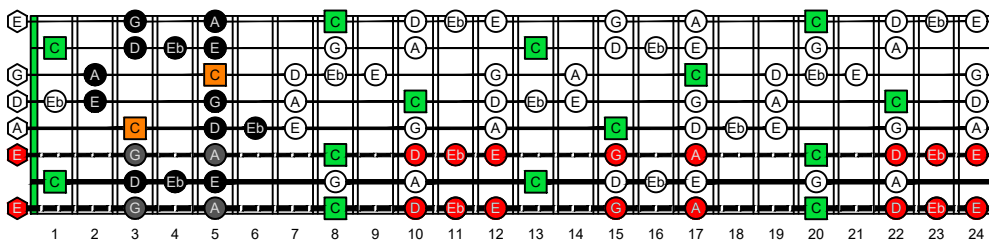

BAGED octaves (8-string guitar : Drop E - EBEADGBE) **C natural** - ENTIRE FINGERBOARD OCTAVE SHAPES

BAGED octaves (8-string guitar : Drop E - EBEADGBE) **C major blues scale** - ENTIRE FINGERBOARD NOTE NAMES

BAGED octaves (8-string guitar : Drop E - EBEADGBE) **C major blues scale** ENTIRE FINGERBOARD NOTE NAMES : **7B5B2** box shape

BAGED octaves (8-string guitar : Drop E - EBEADGBE) **C major blues scale** ENTIRE FINGERBOARD NOTE NAMES : **5A3** box shape

BAGED octaves (8-string guitar : Drop E - EBEADGBE) **C major blues scale** ENTIRE FINGERBOARD NOTE NAMES : **8E6E4E1** box shape

BAGED octaves (8-string guitar : Drop E - EBEADGBE) **C major blues scale** ENTIRE FINGERBOARD NOTE NAMES : **8E6E4E1** box shape

BAGED octaves (8-string guitar : Drop E - EBEADGBE) **C major blues scale** ENTIRE FINGERBOARD NOTE NAMES : **7D4D2** box shape

BAGED octaves (8-string guitar : Drop E - EBEADGBE) **C major blues scale** ENTIRE FINGERBOARD NOTE NAMES : **7B5B2** box shape at 12