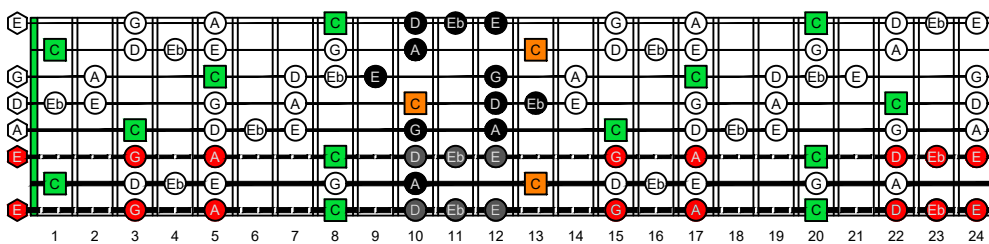

BAGED octaves (8-string guitar : Drop E - EBEADGBE) **C natural** - ENTIRE FINGERBOARD OCTAVE SHAPES

BAGED octaves (8-string guitar : Drop E - EBEADGBE) **C major blues scale** - ENTIRE FINGERBOARD NOTE NAMES

BAGED octaves (8-string guitar : Drop E - EBEADGBE) **C major blues scale** ENTIRE FINGERBOARD NOTE NAMES : **7B5B2** box shape

BAGED octaves (8-string guitar : Drop E - EBEADGBE) **C major blues scale** ENTIRE FINGERBOARD NOTE NAMES : **5A3** box shape

BAGED octaves (8-string guitar : Drop E - EBEADGBE) **C major blues scale** ENTIRE FINGERBOARD NOTE NAMES : **8E6E4E1** box shape

BAGED octaves (8-string guitar : Drop E - EBEADGBE) **C major blues scale** ENTIRE FINGERBOARD NOTE NAMES : **8E6E4E1** box shape

BAGED octaves (8-string guitar : Drop E - EBEADGBE) **C major blues scale** ENTIRE FINGERBOARD NOTE NAMES : **7D4D2** box shape

BAGED octaves (8-string guitar : Drop E - EBEADGBE) **C major blues scale** ENTIRE FINGERBOARD NOTE NAMES : **7B5B2** box shape at 12