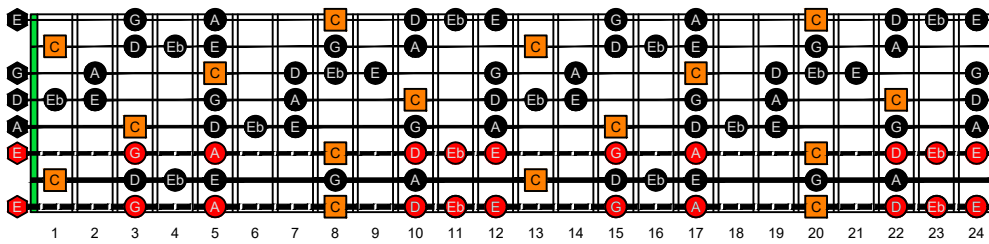

BAGED octaves (8-string guitar : Drop E - EBEADGBE) **C natural** - ENTIRE FINGERBOARD OCTAVE SHAPES

BAGED octaves (8-string guitar : Drop E - EBEADGBE) **C major blues scale** - ENTIRE FINGERBOARD NOTE NAMES

BAGED octaves (8-string guitar : Drop E - EBEADGBE) **C major blues scale** ENTIRE FINGERBOARD NOTE NAMES : **7B5B2** box shape

BAGED octaves (8-string guitar : Drop E - EBEADGBE) **C major blues scale** ENTIRE FINGERBOARD NOTE NAMES : **5A3** box shape

BAGED octaves (8-string guitar : Drop E - EBEADGBE) **C major blues scale** ENTIRE FINGERBOARD NOTE NAMES : **8E6E4E1** box shape

BAGED octaves (8-string guitar : Drop E - EBEADGBE) **C major blues scale** ENTIRE FINGERBOARD NOTE NAMES : **8E6E4E1** box shape

BAGED octaves (8-string guitar : Drop E - EBEADGBE) **C major blues scale** ENTIRE FINGERBOARD NOTE NAMES : **7D4D2** box shape

BAGED octaves (8-string guitar : Drop E - EBEADGBE) **C major blues scale** ENTIRE FINGERBOARD NOTE NAMES : **7B5B2** box shape at 12