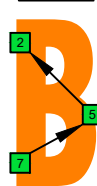

BAGED octaves (8-string guitar : Drop E - EBEADGBE) C major-minor arpeggio - ENTIRE FINGERBOARD NOTE NAMES

BAGED octaves (8-string guitar : Drop E - EBEADGBE) C major-minor arpeggio - ENTIRE FINGERBOARD INTERVALS

C^Δm
 major-minor
 arpeggio

BAGED
 octaves
 box shapes

8-string guitar
 Drop E : EBEADGBE

7B5B2
BOX SHAPE

5A3
BOX SHAPE

8G6G3G1
BOX SHAPE

8E6E4E1
BOX SHAPE

7D4D2
BOX SHAPE