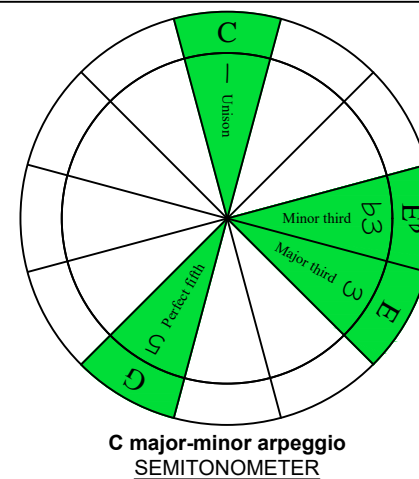

BAGED octaves (8-string guitar : Drop E - EBEADGBE) C major-minor arpeggio - ENTIRE FINGERBOARD NOTE NAMES

BAGED octaves (8-string guitar : Drop E - EBEADGBE) C major-minor arpeggio - ENTIRE FINGERBOARD INTERVALS

C^Δm
 major-minor
 arpeggio

BAGED
 octaves
 box shapes

8-string guitar
 Drop E : EBEADGBE

7B5B2
BOX SHAPE

5A3
BOX SHAPE

8G6G3G1
BOX SHAPE

8E6E4E1
BOX SHAPE

7D4D2
BOX SHAPE