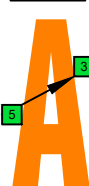

BAGED octaves (8-string guitar : Drop E - EBEADGBE) C major-minor arpeggio - ENTIRE FINGERBOARD NOTE NAMES

BAGED octaves (8-string guitar : Drop E - EBEADGBE) C major-minor arpeggio - ENTIRE FINGERBOARD INTERVALS

C^Δm
 major-minor
 arpeggio

BAGED
 octaves
 box shapes

8-string guitar
 Drop E : EBEADGBE

7B5B2
BOX SHAPE

5A3
BOX SHAPE

8G6G3G1
BOX SHAPE

8E6E4E1
BOX SHAPE

7D4D2
BOX SHAPE