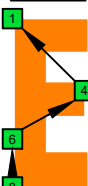

BAGED octaves (8-string guitar : Drop E - EBEADGBE) C major-minor arpeggio - ENTIRE FINGERBOARD NOTE NAMES

BAGED octaves (8-string guitar : Drop E - EBEADGBE) C major-minor arpeggio - ENTIRE FINGERBOARD INTERVALS

C^Δm
 major-minor
 arpeggio

BAGED
 octaves
 box shapes

8-string guitar
 Drop E : EBEADGBE

7B5B2
BOX SHAPE

5A3
BOX SHAPE

8G6G3G1
BOX SHAPE

8E6E4E1
BOX SHAPE

7D4D2
BOX SHAPE

7B5B2 at 12
BOX SHAPE

NOTE NAMES

FINGERING

INTERVALS

NOTE NAMES

FINGERING

INTERVALS

NOTE NAMES