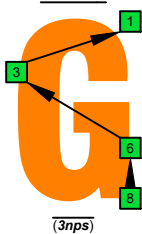

AGEDB octaves (8-string guitar : Drop E - EBEADGBE) A natural - ENTIRE FINGERBOARD OCTAVE SHAPES

A
AGEDB
octaves
8-string guitar
Drop E : EBEADGBE

1 2 3 4 5 6 7 8 9 10 11 12 13 14 15 16 17 18 19 20 21 22 23 24

F-G#8

5 5 5 10 10 10 14 14 14 14 10 10 10 5 5 5

2 2 7 7 7 14 14 14 14 10 10 10 7 7 7

0 5 5 5 5 12 12 12 12 12 12 12 5 5 5

5 5 5 10 10 10 14 14 14 14 10 10 10 5 5 5

5Am3Gm1
OCTAVES

8Gm6Gm3Gm1
OCTAVES

8Em6Em4Em1
OCTAVES