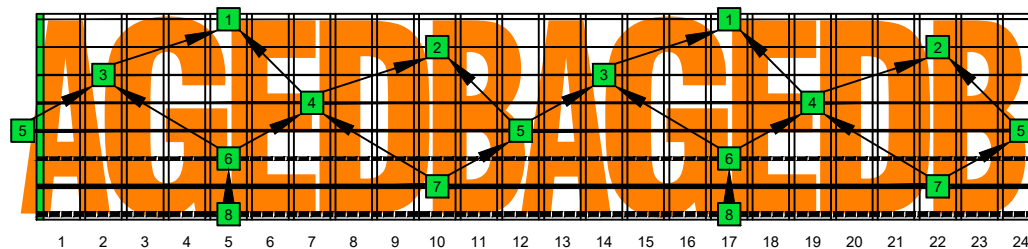

AGEDB octaves (8-string guitar : Drop E - EBEADGBE) A natural - ENTIRE FINGERBOARD OCTAVE SHAPES

A
AGEDB
octaves
8-string guitar
Drop E : EBEADGBE

1 2 3 4 5 6 7 8 9 10 11 12 13 14 15 16 17 18 19 20 21 22 23 24

F-G#8

5 5 5 10 10 10 14 14 14 14 10 10 10 5 5 5

2 2 7 7 7 14 14 14 14 10 10 10 7 7 7

0 5 5 5 5 12 12 12 12 12 12 12 5 5 5

5 5 5 10 10 10 14 14 14 14 10 10 10 5 5 5

5Am3Gm1
OCTAVES

8Gm6Gm3Gm1
OCTAVES

8Em6Em4Em1
OCTAVES