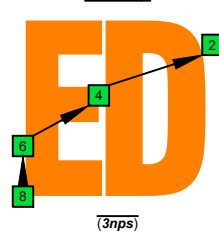

8Em6Em4Dm2
OCTAVES