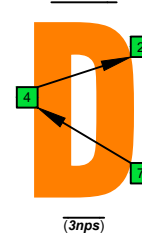

7Dm4Dm2
OCTAVES