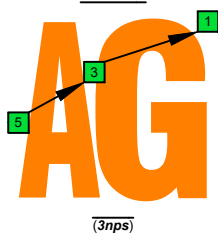

AGEDB octaves (8-string guitar : Drop E - EBEADGBE) A natural - ENTIRE FINGERBOARD OCTAVE SHAPES

A
AGEDB
octaves
8-string guitar
Drop E : EBEADGBE

1 2 3 4 5 6 7 8 9 10 11 12 13 14 15 16 17 18 19 20 21 22 23 24

F-G#8

5 5 5 10 10 10 14 14 14 14 10 10 10 5 5 5

2 2 7 7 7 14 14 14 14 10 10 10 7 7 7

0 5 5 5 5 12 12 12 12 12 12 12 5 5 5

5 5 5 10 10 10 14 14 14 14 10 10 10 5 5 5

5Am3Gm1
OCTAVES

8Gm6Gm3Gm1
OCTAVES

8Em6Em4Em1
OCTAVES