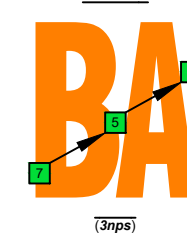

AGEDB octaves (8-string guitar : Drop E - EBEADGBE) A natural - ENTIRE FINGERBOARD OCTAVE SHAPES

A
AGEDB
octaves
8-string guitar
Drop E : EBEADGBE

1 2 3 4 5 6 7 8 9 10 11 12 13 14 15 16 17 18 19 20 21 22 23 24

8Em6Em4Dm2
OCTAVES

7Dm4Dm2
OCTAVES

7Bm5Bm2
OCTAVES

7Bm5Am3
OCTAVES

5Am3Gm1 at 12
OCTAVES

FINGERING

FINGERING

FINGERING