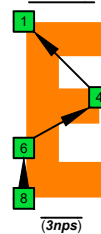

AGEDB octaves (8-string guitar : Drop E - EBEADGBE) A natural - ENTIRE FINGERBOARD OCTAVE SHAPES

A
AGEDB
octaves
8-string guitar
Drop E : EBEADGBE

1 2 3 4 5 6 7 8 9 10 11 12 13 14 15 16 17 18 19 20 21 22 23 24

F-G#8

5 5 5 10 10 10 14 14 14 14 10 10 10 5 5 5

2 2 7 7 7 14 14 14 14 10 10 10 7 7 7

0 5 5 5 5 12 12 12 12 12 12 12 5 5 5

5 5 5 10 10 10 14 14 14 14 10 10 10 5 5 5

5Am3Gm1
OCTAVES

8Gm6Gm3Gm1
OCTAVES

8Em6Em4Em1
OCTAVES

8Em6Em4Dm2
OCTAVES

7Dm4Dm2
OCTAVES

7Bm5Bm2
OCTAVES

7Bm5Am3
OCTAVES

5Am3Gm1 at 12
OCTAVES

FINGERING

FINGERING

FINGERING