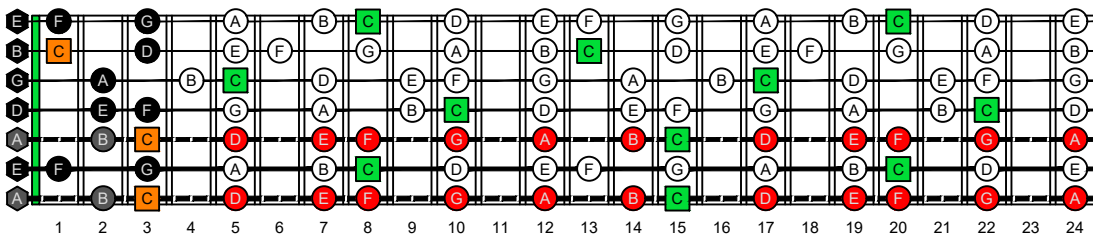

BAGED octaves (7-string guitar : Drop A - AEADGBE) **C natural** - ENTIRE FINGERBOARD OCTAVE SHAPES

BAGED octaves (7-string guitar : Drop A - AEADGBE) **C major scale (ionian mode)** - ENTIRE FINGERBOARD NOTE NAMES

BAGED octaves (7-string guitar : Drop A - AEADGBE) **C major scale (ionian mode)** ENTIRE FINGERBOARD NOTE NAMES : **7B5B2** box shape

BAGED octaves (7-string guitar : Drop A - AEADGBE) **C major scale (ionian mode)** ENTIRE FINGERBOARD NOTE NAMES : **7A5A3** box shape

BAGED octaves (7-string guitar : Drop A - AEADGBE) **C major scale (ionian mode)** ENTIRE FINGERBOARD NOTE NAMES : **6G3G1** box shape

BAGED octaves (7-string guitar : Drop A - AEADGBE) **C major scale (ionian mode)** ENTIRE FINGERBOARD NOTE NAMES : **6E4E1** box shape

BAGED octaves (7-string guitar : Drop A - AEADGBE) **C major scale (ionian mode)** ENTIRE FINGERBOARD NOTE NAMES : **4D2** box shape

BAGED octaves (7-string guitar : Drop A - AEADGBE) **C major scale (ionian mode)** ENTIRE FINGERBOARD NOTE NAMES : **7B5B2** box shape at 12