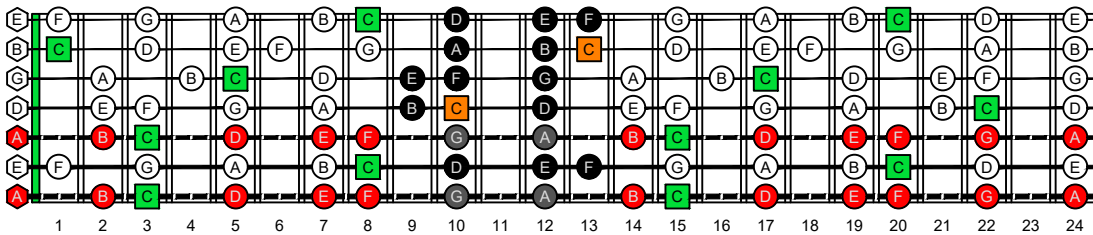

BAGED octaves (7-string guitar : Drop A - AEADGBE) **C natural** - ENTIRE FINGERBOARD OCTAVE SHAPES

BAGED octaves (7-string guitar : Drop A - AEADGBE) **C major scale (ionian mode)** - ENTIRE FINGERBOARD NOTE NAMES

BAGED octaves (7-string guitar : Drop A - AEADGBE) **C major scale (ionian mode)** ENTIRE FINGERBOARD NOTE NAMES : **7B5B2** box shape

BAGED octaves (7-string guitar : Drop A - AEADGBE) **C major scale (ionian mode)** ENTIRE FINGERBOARD NOTE NAMES : **7A5A3** box shape

BAGED octaves (7-string guitar : Drop A - AEADGBE) **C major scale (ionian mode)** ENTIRE FINGERBOARD NOTE NAMES : **6G3G1** box shape

BAGED octaves (7-string guitar : Drop A - AEADGBE) **C major scale (ionian mode)** ENTIRE FINGERBOARD NOTE NAMES : **6E4E1** box shape

BAGED octaves (7-string guitar : Drop A - AEADGBE) **C major scale (ionian mode)** ENTIRE FINGERBOARD NOTE NAMES : **4D2** box shape

BAGED octaves (7-string guitar : Drop A - AEADGBE) **C major scale (ionian mode)** ENTIRE FINGERBOARD NOTE NAMES : **7B5B2** box shape at 12