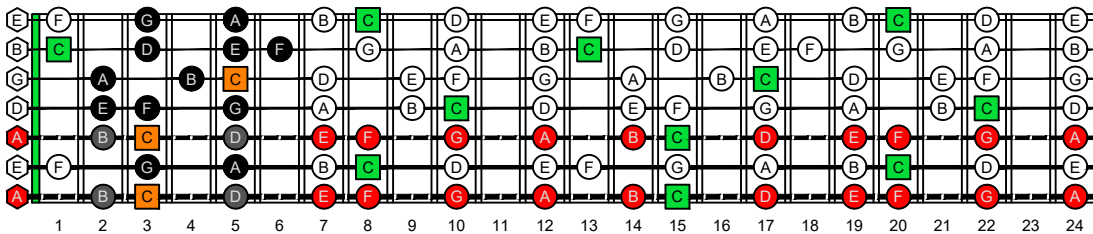

BAGED octaves (7-string guitar : Drop A - AEADGBE) **C natural** - ENTIRE FINGERBOARD OCTAVE SHAPES

BAGED octaves (7-string guitar : Drop A - AEADGBE) **C major scale (ionian mode)** - ENTIRE FINGERBOARD NOTE NAMES

BAGED octaves (7-string guitar : Drop A - AEADGBE) **C major scale (ionian mode)** ENTIRE FINGERBOARD NOTE NAMES : **7B5B2** box shape

BAGED octaves (7-string guitar : Drop A - AEADGBE) **C major scale (ionian mode)** ENTIRE FINGERBOARD NOTE NAMES : **7A5A3** box shape

BAGED octaves (7-string guitar : Drop A - AEADGBE) **C major scale (ionian mode)** ENTIRE FINGERBOARD NOTE NAMES : **6G3G1** box shape

BAGED octaves (7-string guitar : Drop A - AEADGBE) **C major scale (ionian mode)** ENTIRE FINGERBOARD NOTE NAMES : **6E4E1** box shape

BAGED octaves (7-string guitar : Drop A - AEADGBE) **C major scale (ionian mode)** ENTIRE FINGERBOARD NOTE NAMES : **4D2** box shape

BAGED octaves (7-string guitar : Drop A - AEADGBE) **C major scale (ionian mode)** ENTIRE FINGERBOARD NOTE NAMES : **7B5B2** box shape at 12