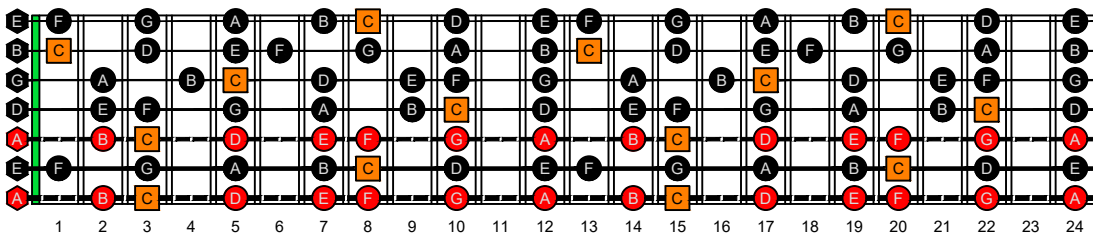

BAGED octaves (7-string guitar : Drop A - AEADGBE) **C natural** - ENTIRE FINGERBOARD OCTAVE SHAPES

BAGED octaves (7-string guitar : Drop A - AEADGBE) **C major scale (ionian mode)** - ENTIRE FINGERBOARD NOTE NAMES

BAGED octaves (7-string guitar : Drop A - AEADGBE) **C major scale (ionian mode)** ENTIRE FINGERBOARD NOTE NAMES : **7B5B2** box shape

BAGED octaves (7-string guitar : Drop A - AEADGBE) **C major scale (ionian mode)** ENTIRE FINGERBOARD NOTE NAMES : **7A5A3** box shape

BAGED octaves (7-string guitar : Drop A - AEADGBE) **C major scale (ionian mode)** ENTIRE FINGERBOARD NOTE NAMES : **6G3G1** box shape

BAGED octaves (7-string guitar : Drop A - AEADGBE) **C major scale (ionian mode)** ENTIRE FINGERBOARD NOTE NAMES : **6E4E1** box shape

BAGED octaves (7-string guitar : Drop A - AEADGBE) **C major scale (ionian mode)** ENTIRE FINGERBOARD NOTE NAMES : **4D2** box shape

BAGED octaves (7-string guitar : Drop A - AEADGBE) **C major scale (ionian mode)** ENTIRE FINGERBOARD NOTE NAMES : **7B5B2** box shape at 12