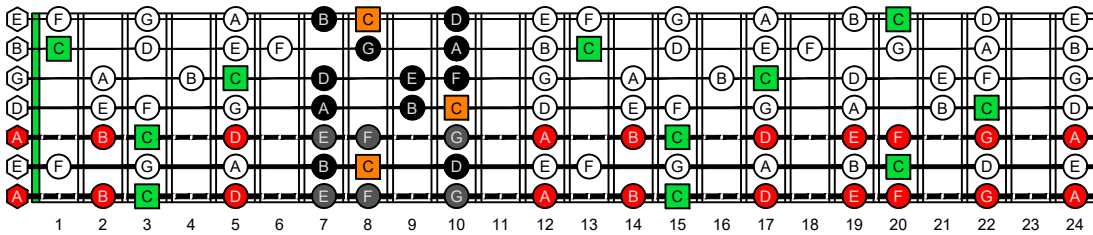

BAGED octaves (7-string guitar : Drop A - AEADGBE) **C natural** - ENTIRE FINGERBOARD OCTAVE SHAPES

BAGED octaves (7-string guitar : Drop A - AEADGBE) **C major scale (ionian mode)** - ENTIRE FINGERBOARD NOTE NAMES

BAGED octaves (7-string guitar : Drop A - AEADGBE) **C major scale (ionian mode)** ENTIRE FINGERBOARD NOTE NAMES : **7B5B2** box shape

BAGED octaves (7-string guitar : Drop A - AEADGBE) **C major scale (ionian mode)** ENTIRE FINGERBOARD NOTE NAMES : **7A5A3** box shape

BAGED octaves (7-string guitar : Drop A - AEADGBE) **C major scale (ionian mode)** ENTIRE FINGERBOARD NOTE NAMES : **6G3G1** box shape

BAGED octaves (7-string guitar : Drop A - AEADGBE) **C major scale (ionian mode)** ENTIRE FINGERBOARD NOTE NAMES : **6E4E1** box shape

BAGED octaves (7-string guitar : Drop A - AEADGBE) **C major scale (ionian mode)** ENTIRE FINGERBOARD NOTE NAMES : **4D2** box shape

BAGED octaves (7-string guitar : Drop A - AEADGBE) **C major scale (ionian mode)** ENTIRE FINGERBOARD NOTE NAMES : **7B5B2** box shape at 12