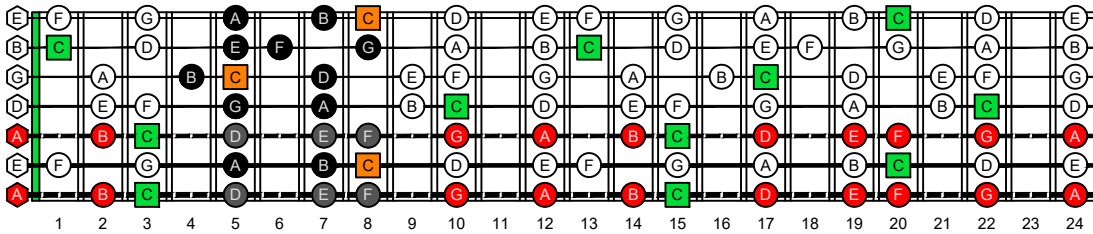

BAGED octaves (7-string guitar : Drop A - AEADGBE) **C natural** - ENTIRE FINGERBOARD OCTAVE SHAPES

BAGED octaves (7-string guitar : Drop A - AEADGBE) **C major scale (ionian mode)** - ENTIRE FINGERBOARD NOTE NAMES

BAGED octaves (7-string guitar : Drop A - AEADGBE) **C major scale (ionian mode)** ENTIRE FINGERBOARD NOTE NAMES : **7B5B2** box shape

BAGED octaves (7-string guitar : Drop A - AEADGBE) **C major scale (ionian mode)** ENTIRE FINGERBOARD NOTE NAMES : **7A5A3** box shape

BAGED octaves (7-string guitar : Drop A - AEADGBE) **C major scale (ionian mode)** ENTIRE FINGERBOARD NOTE NAMES : **6G3G1** box shape

BAGED octaves (7-string guitar : Drop A - AEADGBE) **C major scale (ionian mode)** ENTIRE FINGERBOARD NOTE NAMES : **6E4E1** box shape

BAGED octaves (7-string guitar : Drop A - AEADGBE) **C major scale (ionian mode)** ENTIRE FINGERBOARD NOTE NAMES : **4D2** box shape

BAGED octaves (7-string guitar : Drop A - AEADGBE) **C major scale (ionian mode)** ENTIRE FINGERBOARD NOTE NAMES : **7B5B2** box shape at 12