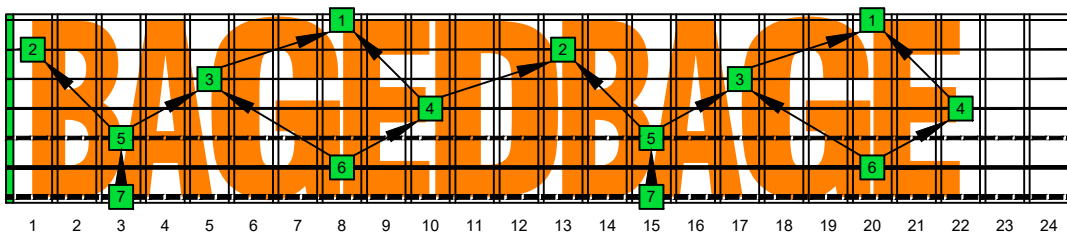

BAGED octaves (7-string guitar : Drop A - AEADGBE) **C natural** - ENTIRE FINGERBOARD OCTAVE SHAPES

BAGED octaves (7-string guitar : Drop A - AEADGBE) **C major scale (ionian mode)** - ENTIRE FINGERBOARD NOTE NAMES

BAGED octaves (7-string guitar : Drop A - AEADGBE) **C major scale (ionian mode)** ENTIRE FINGERBOARD NOTE NAMES : **7B5B2** box shape

BAGED octaves (7-string guitar : Drop A - AEADGBE) **C major scale (ionian mode)** ENTIRE FINGERBOARD NOTE NAMES : **7A5A3** box shape

BAGED octaves (7-string guitar : Drop A - AEADGBE) **C major scale (ionian mode)** ENTIRE FINGERBOARD NOTE NAMES : **6G3G1** box shape

BAGED octaves (7-string guitar : Drop A - AEADGBE) **C major scale (ionian mode)** ENTIRE FINGERBOARD NOTE NAMES : **6E4E1** box shape

BAGED octaves (7-string guitar : Drop A - AEADGBE) **C major scale (ionian mode)** ENTIRE FINGERBOARD NOTE NAMES : **4D2** box shape

BAGED octaves (7-string guitar : Drop A - AEADGBE) **C major scale (ionian mode)** ENTIRE FINGERBOARD NOTE NAMES : **7B5B2** box shape at 12