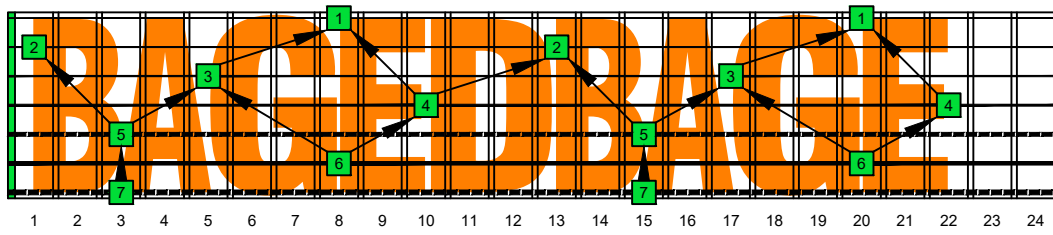

**BAGED octaves** (7-string guitar : Drop A - AEADGBE) **C natural** - ENTIRE FINGERBOARD OCTAVE SHAPES

**BAGED octaves** (7-string guitar : Drop A - AEADGBE) **C major arpeggio** ENTIRE FINGERBOARD INTERVALS : **6G3G1** box shape (3nps)

**BAGED octaves** (7-string guitar : Drop A - AEADGBE) **C major arpeggio** - ENTIRE FINGERBOARD INTERVALS

**BAGED octaves** (7-string guitar : Drop A - AEADGBE) **C major arpeggio** ENTIRE FINGERBOARD INTERVALS : **6E4E1** box shape (3nps)

**BAGED octaves** (7-string guitar : Drop A - AEADGBE) **C major arpeggio** ENTIRE FINGERBOARD INTERVALS : **7B5B2** box shape (3nps)

**BAGED octaves** (7-string guitar : Drop A - AEADGBE) **C major arpeggio** ENTIRE FINGERBOARD INTERVALS : **6E4D2** box shape (3nps)

**BAGED octaves** (7-string guitar : Drop A - AEADGBE) **C major arpeggio** ENTIRE FINGERBOARD INTERVALS : **7B5A3** box shape (3nps)

**BAGED octaves** (7-string guitar : Drop A - AEADGBE) **C major arpeggio** ENTIRE FINGERBOARD INTERVALS : **4D2** box shape (3nps)