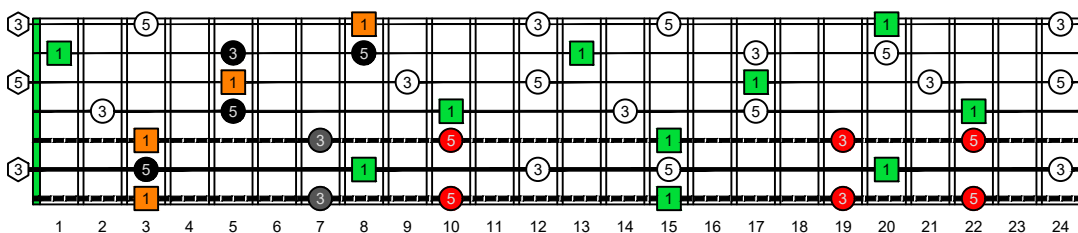

BAGED octaves (7-string guitar : Drop A - AEADGBE) **C major arpeggio** ENTIRE FINGERBOARD INTERVALS : **7A5A3G1** box shape (3nps)