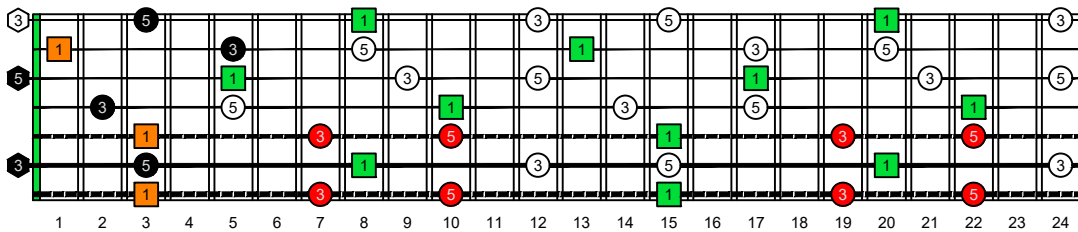

**BAGED octaves** (7-string guitar : Drop A - AEADGBE) **C natural** - ENTIRE FINGERBOARD OCTAVE SHAPES

**BAGED octaves** (7-string guitar : Drop A - AEADGBE) **C major arpeggio** ENTIRE FINGERBOARD INTERVALS : **6G3G1** box shape (3nps)

**BAGED octaves** (7-string guitar : Drop A - AEADGBE) **C major arpeggio** - ENTIRE FINGERBOARD INTERVALS

**BAGED octaves** (7-string guitar : Drop A - AEADGBE) **C major arpeggio** ENTIRE FINGERBOARD INTERVALS : **6E4E1** box shape (3nps)

**BAGED octaves** (7-string guitar : Drop A - AEADGBE) **C major arpeggio** ENTIRE FINGERBOARD INTERVALS : **7B5B2** box shape (3nps)

**BAGED octaves** (7-string guitar : Drop A - AEADGBE) **C major arpeggio** ENTIRE FINGERBOARD INTERVALS : **6E4D2** box shape (3nps)

**BAGED octaves** (7-string guitar : Drop A - AEADGBE) **C major arpeggio** ENTIRE FINGERBOARD INTERVALS : **7B5A3** box shape (3nps)

**BAGED octaves** (7-string guitar : Drop A - AEADGBE) **C major arpeggio** ENTIRE FINGERBOARD INTERVALS : **4D2** box shape (3nps)