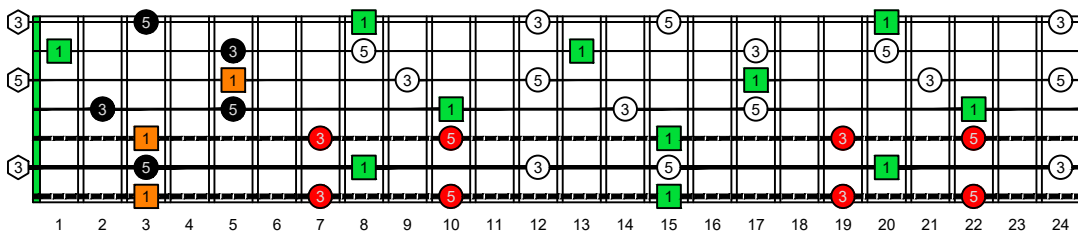

**BAGED octaves** (7-string guitar : Drop A - AEADGBE) **C natural** - ENTIRE FINGERBOARD OCTAVE SHAPES

**BAGED octaves** (7-string guitar : Drop A - AEADGBE) **C major arpeggio** ENTIRE FINGERBOARD INTERVALS : **6G3G1** box shape (3nps)

**BAGED octaves** (7-string guitar : Drop A - AEADGBE) **C major arpeggio** - ENTIRE FINGERBOARD INTERVALS

**BAGED octaves** (7-string guitar : Drop A - AEADGBE) **C major arpeggio** ENTIRE FINGERBOARD INTERVALS : **6E4E1** box shape (3nps)

**BAGED octaves** (7-string guitar : Drop A - AEADGBE) **C major arpeggio** ENTIRE FINGERBOARD INTERVALS : **7B5B2** box shape (3nps)

**BAGED octaves** (7-string guitar : Drop A - AEADGBE) **C major arpeggio** ENTIRE FINGERBOARD INTERVALS : **6E4D2** box shape (3nps)

**BAGED octaves** (7-string guitar : Drop A - AEADGBE) **C major arpeggio** ENTIRE FINGERBOARD INTERVALS : **7B5A3** box shape (3nps)

**BAGED octaves** (7-string guitar : Drop A - AEADGBE) **C major arpeggio** ENTIRE FINGERBOARD INTERVALS : **4D2** box shape (3nps)