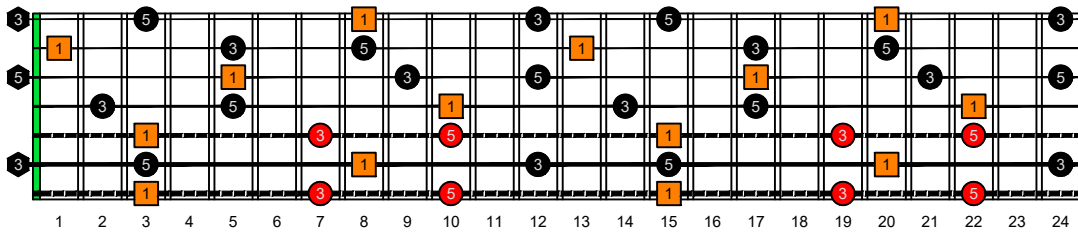

**BAGED octaves** (7-string guitar : Drop A - AEADGBE) **C natural** - ENTIRE FINGERBOARD OCTAVE SHAPES

**BAGED octaves** (7-string guitar : Drop A - AEADGBE) **C major arpeggio** ENTIRE FINGERBOARD INTERVALS : **6G3G1** box shape (3nps)

**BAGED octaves** (7-string guitar : Drop A - AEADGBE) **C major arpeggio** - ENTIRE FINGERBOARD INTERVALS

**BAGED octaves** (7-string guitar : Drop A - AEADGBE) **C major arpeggio** ENTIRE FINGERBOARD INTERVALS : **6E4E1** box shape (3nps)

**BAGED octaves** (7-string guitar : Drop A - AEADGBE) **C major arpeggio** ENTIRE FINGERBOARD INTERVALS : **7B5B2** box shape (3nps)

**BAGED octaves** (7-string guitar : Drop A - AEADGBE) **C major arpeggio** ENTIRE FINGERBOARD INTERVALS : **6E4D2** box shape (3nps)

**BAGED octaves** (7-string guitar : Drop A - AEADGBE) **C major arpeggio** ENTIRE FINGERBOARD INTERVALS : **7B5A3** box shape (3nps)

**BAGED octaves** (7-string guitar : Drop A - AEADGBE) **C major arpeggio** ENTIRE FINGERBOARD INTERVALS : **4D2** box shape (3nps)