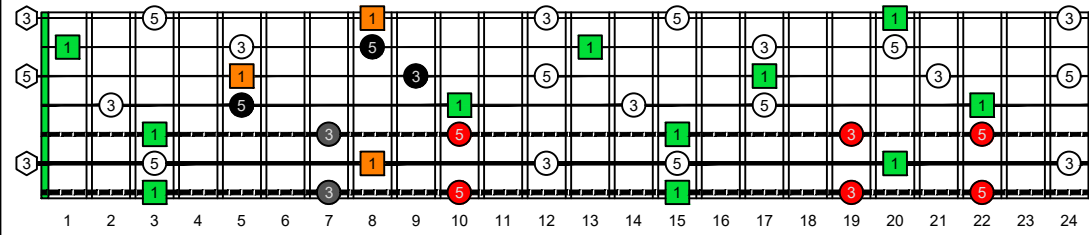

**BAGED octaves** (7-string guitar : Drop A - AEADGBE) **C natural** - ENTIRE FINGERBOARD OCTAVE SHAPES

**BAGED octaves** (7-string guitar : Drop A - AEADGBE) **C major arpeggio** ENTIRE FINGERBOARD INTERVALS : **6G3G1** box shape (3nps)

**BAGED octaves** (7-string guitar : Drop A - AEADGBE) **C major arpeggio** - ENTIRE FINGERBOARD INTERVALS

**BAGED octaves** (7-string guitar : Drop A - AEADGBE) **C major arpeggio** ENTIRE FINGERBOARD INTERVALS : **6E4E1** box shape (3nps)

**BAGED octaves** (7-string guitar : Drop A - AEADGBE) **C major arpeggio** ENTIRE FINGERBOARD INTERVALS : **7B5B2** box shape (3nps)

**BAGED octaves** (7-string guitar : Drop A - AEADGBE) **C major arpeggio** ENTIRE FINGERBOARD INTERVALS : **6E4D2** box shape (3nps)

**BAGED octaves** (7-string guitar : Drop A - AEADGBE) **C major arpeggio** ENTIRE FINGERBOARD INTERVALS : **7B5A3** box shape (3nps)

**BAGED octaves** (7-string guitar : Drop A - AEADGBE) **C major arpeggio** ENTIRE FINGERBOARD INTERVALS : **4D2** box shape (3nps)