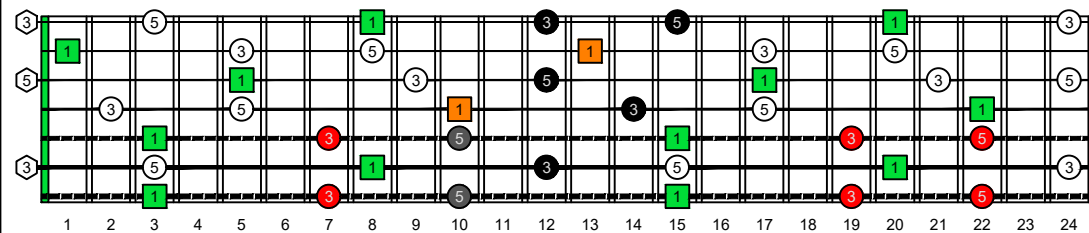

**BAGED octaves** (7-string guitar : Drop A - AEADGBE) **C natural** - ENTIRE FINGERBOARD OCTAVE SHAPES

**BAGED octaves** (7-string guitar : Drop A - AEADGBE) **C major arpeggio** ENTIRE FINGERBOARD INTERVALS : **6G3G1** box shape (3nps)

**BAGED octaves** (7-string guitar : Drop A - AEADGBE) **C major arpeggio** - ENTIRE FINGERBOARD INTERVALS

**BAGED octaves** (7-string guitar : Drop A - AEADGBE) **C major arpeggio** ENTIRE FINGERBOARD INTERVALS : **6E4E1** box shape (3nps)

**BAGED octaves** (7-string guitar : Drop A - AEADGBE) **C major arpeggio** ENTIRE FINGERBOARD INTERVALS : **7B5B2** box shape (3nps)

**BAGED octaves** (7-string guitar : Drop A - AEADGBE) **C major arpeggio** ENTIRE FINGERBOARD INTERVALS : **6E4D2** box shape (3nps)

**BAGED octaves** (7-string guitar : Drop A - AEADGBE) **C major arpeggio** ENTIRE FINGERBOARD INTERVALS : **7B5A3** box shape (3nps)

**BAGED octaves** (7-string guitar : Drop A - AEADGBE) **C major arpeggio** ENTIRE FINGERBOARD INTERVALS : **4D2** box shape (3nps)