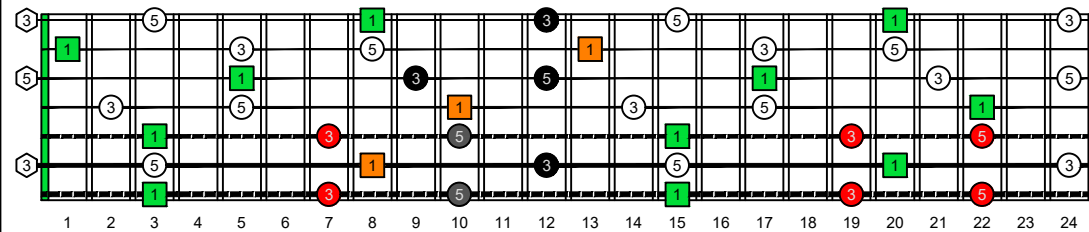

**BAGED octaves** (7-string guitar : Drop A - AEADGBE) **C natural** - ENTIRE FINGERBOARD OCTAVE SHAPES

**BAGED octaves** (7-string guitar : Drop A - AEADGBE) **C major arpeggio** ENTIRE FINGERBOARD INTERVALS : **6G3G1** box shape (3nps)

**BAGED octaves** (7-string guitar : Drop A - AEADGBE) **C major arpeggio** - ENTIRE FINGERBOARD INTERVALS

**BAGED octaves** (7-string guitar : Drop A - AEADGBE) **C major arpeggio** ENTIRE FINGERBOARD INTERVALS : **6E4E1** box shape (3nps)

**BAGED octaves** (7-string guitar : Drop A - AEADGBE) **C major arpeggio** ENTIRE FINGERBOARD INTERVALS : **7B5B2** box shape (3nps)

**BAGED octaves** (7-string guitar : Drop A - AEADGBE) **C major arpeggio** ENTIRE FINGERBOARD INTERVALS : **6E4D2** box shape (3nps)

**BAGED octaves** (7-string guitar : Drop A - AEADGBE) **C major arpeggio** ENTIRE FINGERBOARD INTERVALS : **7B5A3** box shape (3nps)

**BAGED octaves** (7-string guitar : Drop A - AEADGBE) **C major arpeggio** ENTIRE FINGERBOARD INTERVALS : **4D2** box shape (3nps)