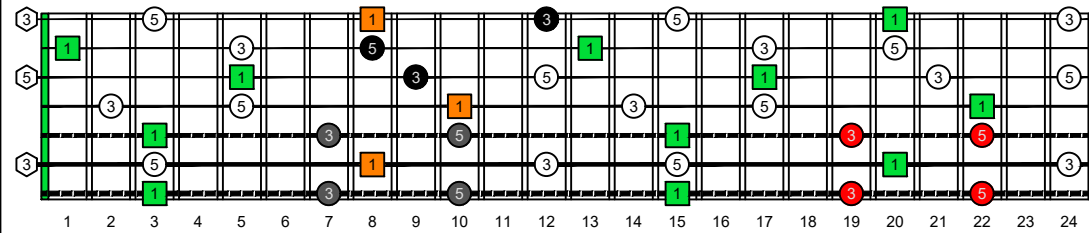

**BAGED octaves** (7-string guitar : Drop A - AEADGBE) **C natural** - ENTIRE FINGERBOARD OCTAVE SHAPES

**BAGED octaves** (7-string guitar : Drop A - AEADGBE) **C major arpeggio** ENTIRE FINGERBOARD INTERVALS : **6G3G1** box shape (3nps)

**BAGED octaves** (7-string guitar : Drop A - AEADGBE) **C major arpeggio** - ENTIRE FINGERBOARD INTERVALS

**BAGED octaves** (7-string guitar : Drop A - AEADGBE) **C major arpeggio** ENTIRE FINGERBOARD INTERVALS : **6E4E1** box shape (3nps)

**BAGED octaves** (7-string guitar : Drop A - AEADGBE) **C major arpeggio** ENTIRE FINGERBOARD INTERVALS : **7B5B2** box shape (3nps)

**BAGED octaves** (7-string guitar : Drop A - AEADGBE) **C major arpeggio** ENTIRE FINGERBOARD INTERVALS : **6E4D2** box shape (3nps)

**BAGED octaves** (7-string guitar : Drop A - AEADGBE) **C major arpeggio** ENTIRE FINGERBOARD INTERVALS : **7B5A3** box shape (3nps)

**BAGED octaves** (7-string guitar : Drop A - AEADGBE) **C major arpeggio** ENTIRE FINGERBOARD INTERVALS : **4D2** box shape (3nps)