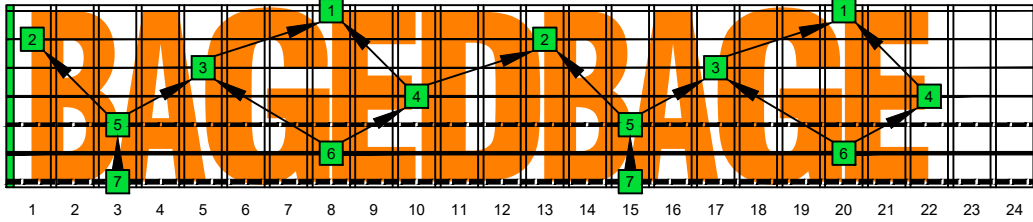

BAGED octaves (7-string guitar : Drop A - AEADGBE) C natural - ENTIRE FINGERBOARD OCTAVE SHAPES

BAGED octaves (7-string guitar : Drop A - AEADGBE) C pentatonic major scale - ENTIRE FINGERBOARD NOTE NAMES

BAGED octaves (7-string guitar : Drop A - AEADGBE) C pentatonic major scale NOTE NAMES - 7B5B2:7A5A3 box shape (pseudo 3nps)

BAGED octaves (7-string guitar : Drop A - AEADGBE) C pentatonic major scale NOTE NAMES - 7A5A3:6G3G1 box shape (pseudo 3nps)

BAGED octaves (7-string guitar : Drop A - AEADGBE) C pentatonic major scale NOTE NAMES - 6G3G1:6E4E1 box shape (pseudo 3nps)

BAGED octaves (7-string guitar : Drop A - AEADGBE) C pentatonic major scale NOTE NAMES - 6E4E1:7D4D2 box shape (pseudo 3nps)