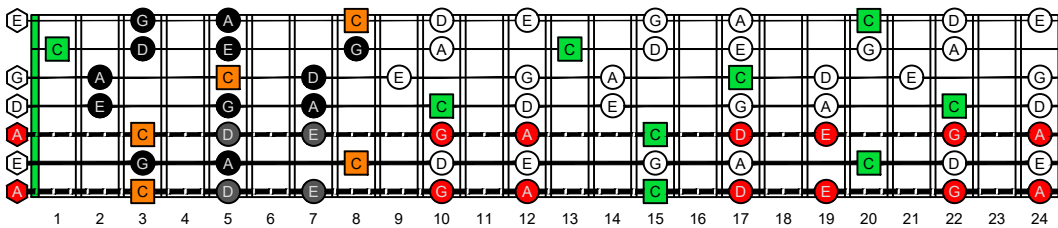

BAGED octaves (7-string guitar : Drop A - AEADGBE) C natural - ENTIRE FINGERBOARD OCTAVE SHAPES

BAGED octaves (7-string guitar : Drop A - AEADGBE) C pentatonic major scale - ENTIRE FINGERBOARD NOTE NAMES

BAGED octaves (7-string guitar : Drop A - AEADGBE) C pentatonic major scale NOTE NAMES - 7B5B2:7A5A3 box shape (pseudo 3nps)

BAGED octaves (7-string guitar : Drop A - AEADGBE) C pentatonic major scale NOTE NAMES - 7A5A3:6G3G1 box shape (pseudo 3nps)

BAGED octaves (7-string guitar : Drop A - AEADGBE) C pentatonic major scale NOTE NAMES - 6G3G1:6E4E1 box shape (pseudo 3nps)

BAGED octaves (7-string guitar : Drop A - AEADGBE) C pentatonic major scale NOTE NAMES - 6E4E1:7D4D2 box shape (pseudo 3nps)

BAGED octaves (7-string guitar : Drop A - AEADGBE) C pentatonic major scale NOTE NAMES - 4D2:7B5B2 box shape (pseudo 3nps)

BAGED octaves (7-string guitar : Drop A - AEADGBE) C pentatonic major scale NOTE NAMES - 7B5B2:7A5A3 box shape at 12 (pseudo 3nps)