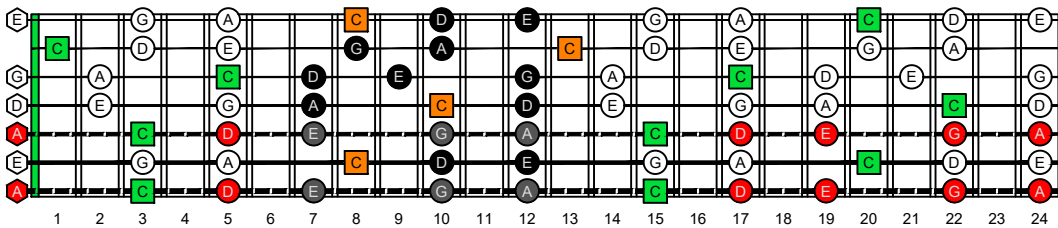

BAGED octaves (7-string guitar : Drop A - AEADGBE) C natural - ENTIRE FINGERBOARD OCTAVE SHAPES

BAGED octaves (7-string guitar : Drop A - AEADGBE) C pentatonic major scale - ENTIRE FINGERBOARD NOTE NAMES

BAGED octaves (7-string guitar : Drop A - AEADGBE) C pentatonic major scale NOTE NAMES - 7B5B2:7A5A3 box shape (pseudo 3nps)

BAGED octaves (7-string guitar : Drop A - AEADGBE) C pentatonic major scale NOTE NAMES - 7A5A3:6G3G1 box shape (pseudo 3nps)

BAGED octaves (7-string guitar : Drop A - AEADGBE) C pentatonic major scale NOTE NAMES - 6G3G1:6E4E1 box shape (pseudo 3nps)

BAGED octaves (7-string guitar : Drop A - AEADGBE) C pentatonic major scale NOTE NAMES - 6E4E1:7D4D2 box shape (pseudo 3nps)

BAGED octaves (7-string guitar : Drop A - AEADGBE) C pentatonic major scale NOTE NAMES - 4D2:7B5B2 box shape (pseudo 3nps)

BAGED octaves (7-string guitar : Drop A - AEADGBE) C pentatonic major scale NOTE NAMES - 7B5B2:7A5A3 box shape at 12 (pseudo 3nps)