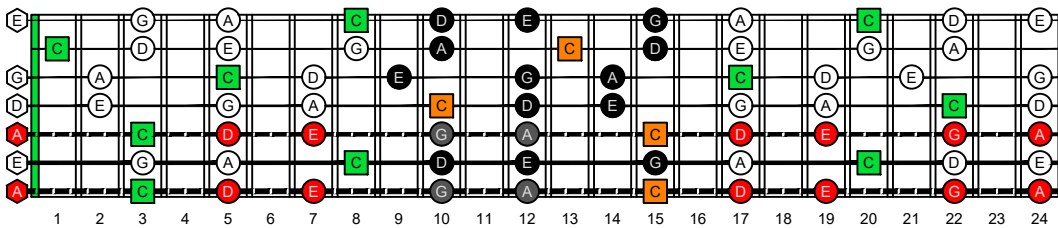

BAGED octaves (7-string guitar : Drop A - AEADGBE) C natural - ENTIRE FINGERBOARD OCTAVE SHAPES

BAGED octaves (7-string guitar : Drop A - AEADGBE) C pentatonic major scale - ENTIRE FINGERBOARD NOTE NAMES

BAGED octaves (7-string guitar : Drop A - AEADGBE) C pentatonic major scale NOTE NAMES - 7B5B2:7A5A3 box shape (pseudo 3nps)

BAGED octaves (7-string guitar : Drop A - AEADGBE) C pentatonic major scale NOTE NAMES - 7A5A3:6G3G1 box shape (pseudo 3nps)

BAGED octaves (7-string guitar : Drop A - AEADGBE) C pentatonic major scale NOTE NAMES - 6G3G1:6E4E1 box shape (pseudo 3nps)

BAGED octaves (7-string guitar : Drop A - AEADGBE) C pentatonic major scale NOTE NAMES - 6E4E1:7D4D2 box shape (pseudo 3nps)

BAGED octaves (7-string guitar : Drop A - AEADGBE) C pentatonic major scale NOTE NAMES - 4D2:7B5B2 box shape (pseudo 3nps)

BAGED octaves (7-string guitar : Drop A - AEADGBE) C pentatonic major scale NOTE NAMES - 7B5B2:7A5A3 box shape at 12 (pseudo 3nps)