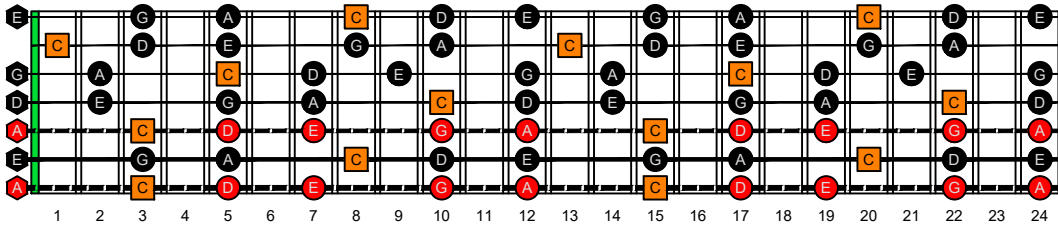

BAGED octaves (7-string guitar : Drop A - AEADGBE) C natural - ENTIRE FINGERBOARD OCTAVE SHAPES

BAGED octaves (7-string guitar : Drop A - AEADGBE) C pentatonic major scale - ENTIRE FINGERBOARD NOTE NAMES

BAGED octaves (7-string guitar : Drop A - AEADGBE) C pentatonic major scale NOTE NAMES - 7B5B2:7A5A3 box shape (pseudo 3nps)

BAGED octaves (7-string guitar : Drop A - AEADGBE) C pentatonic major scale NOTE NAMES - 7A5A3:6G3G1 box shape (pseudo 3nps)

BAGED octaves (7-string guitar : Drop A - AEADGBE) C pentatonic major scale NOTE NAMES - 6G3G1:6E4E1 box shape (pseudo 3nps)

BAGED octaves (7-string guitar : Drop A - AEADGBE) C pentatonic major scale NOTE NAMES - 6E4E1:7D4D2 box shape (pseudo 3nps)

BAGED octaves (7-string guitar : Drop A - AEADGBE) C pentatonic major scale NOTE NAMES - 4D2:7B5B2 box shape (pseudo 3nps)

BAGED octaves (7-string guitar : Drop A - AEADGBE) C pentatonic major scale NOTE NAMES - 7B5B2:7A5A3 box shape at 12 (pseudo 3nps)