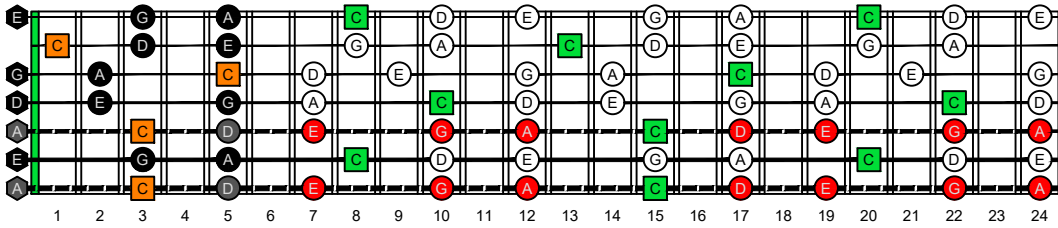

BAGED octaves (7-string guitar : Drop A - AEADGBE) C natural - ENTIRE FINGERBOARD OCTAVE SHAPES

BAGED octaves (7-string guitar : Drop A - AEADGBE) C pentatonic major scale - ENTIRE FINGERBOARD NOTE NAMES

BAGED octaves (7-string guitar : Drop A - AEADGBE) C pentatonic major scale NOTE NAMES - 7B5B2:7A5A3 box shape (pseudo 3nps)

BAGED octaves (7-string guitar : Drop A - AEADGBE) C pentatonic major scale NOTE NAMES - 7A5A3:6G3G1 box shape (pseudo 3nps)

BAGED octaves (7-string guitar : Drop A - AEADGBE) C pentatonic major scale NOTE NAMES - 6G3G1:6E4E1 box shape (pseudo 3nps)

BAGED octaves (7-string guitar : Drop A - AEADGBE) C pentatonic major scale NOTE NAMES - 6E4E1:7D4D2 box shape (pseudo 3nps)

BAGED octaves (7-string guitar : Drop A - AEADGBE) C pentatonic major scale NOTE NAMES - 4D2:7B5B2 box shape (pseudo 3nps)

BAGED octaves (7-string guitar : Drop A - AEADGBE) C pentatonic major scale NOTE NAMES - 7B5B2:7A5A3 box shape at 12 (pseudo 3nps)