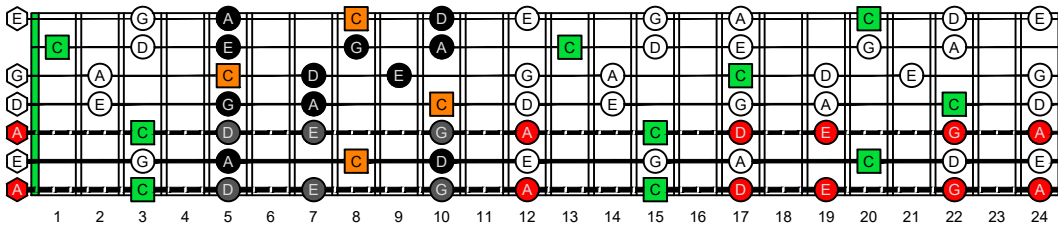

BAGED octaves (7-string guitar : Drop A - AEADGBE) C natural - ENTIRE FINGERBOARD OCTAVE SHAPES

BAGED octaves (7-string guitar : Drop A - AEADGBE) C pentatonic major scale - ENTIRE FINGERBOARD NOTE NAMES

BAGED octaves (7-string guitar : Drop A - AEADGBE) C pentatonic major scale NOTE NAMES - 7B5B2:7A5A3 box shape (pseudo 3nps)

BAGED octaves (7-string guitar : Drop A - AEADGBE) C pentatonic major scale NOTE NAMES - 7A5A3:6G3G1 box shape (pseudo 3nps)

BAGED octaves (7-string guitar : Drop A - AEADGBE) C pentatonic major scale NOTE NAMES - 6G3G1:6E4E1 box shape (pseudo 3nps)

BAGED octaves (7-string guitar : Drop A - AEADGBE) C pentatonic major scale NOTE NAMES - 6E4E1:7D4D2 box shape (pseudo 3nps)

BAGED octaves (7-string guitar : Drop A - AEADGBE) C pentatonic major scale NOTE NAMES - 4D2:7B5B2 box shape (pseudo 3nps)

BAGED octaves (7-string guitar : Drop A - AEADGBE) C pentatonic major scale NOTE NAMES - 7B5B2:7A5A3 box shape at 12 (pseudo 3nps)