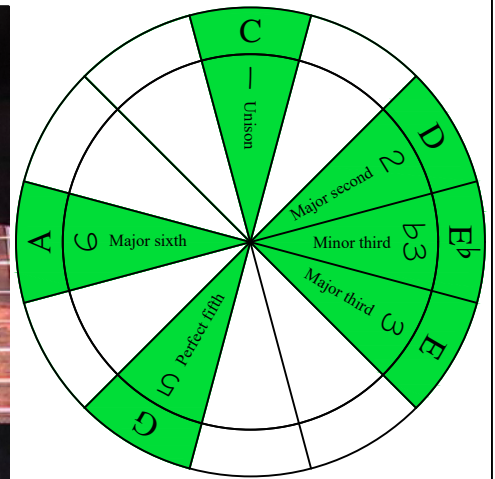

C major blues scale
BAGED octaves
box shapes
7-string guitar
Drop A : AEADGBE

C major blues scale
SEMITONOMETER

6G3G1

BOX SHAPE

NOTE NAMES

FINGERING

INTERVALS

www.cagedoctaves.com

Zon Brookes

BAGED octaves (7-string guitar : Drop A - AEADGBE) C major blues scale : 6G3G1 box shape

BAGED octaves (7-string guitar : Drop A - AEADGBE) C major blues scale ENTIRE FINGERBOARD NOTE NAMES : 6G3G1 box shape

BAGED octaves (7-string guitar : Drop A - AEADGBE) C major blues scale ENTIRE FINGERBOARD INTERVALS : 6G3G1 box shape