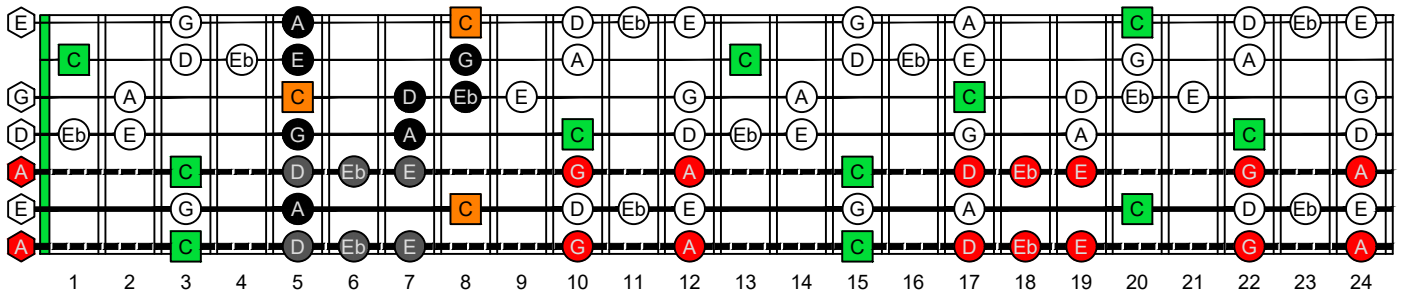

C major blues scale
BAGED octaves
box shapes
7-string guitar
Drop A : AEADGBE

C major blues scale
SEMITONOMETER

6G3G1

BOX SHAPE

NOTE NAMES

FINGERING

INTERVALS

www.cagedoctaves.com

Zon Brookes

BAGED octaves (7-string guitar : Drop A - AEADGBE) C major blues scale : 6G3G1 box shape

BAGED octaves (7-string guitar : Drop A - AEADGBE) C major blues scale ENTIRE FINGERBOARD NOTE NAMES : 6G3G1 box shape

BAGED octaves (7-string guitar : Drop A - AEADGBE) C major blues scale ENTIRE FINGERBOARD INTERVALS : 6G3G1 box shape