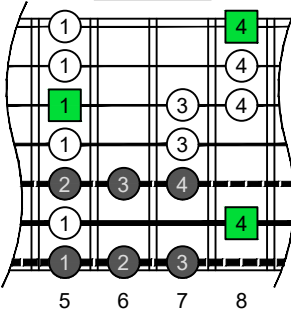

C major blues scale
BAGED octaves
box shapes
7-string guitar
Drop A : AEADGBE

C major blues scale
SEMITONOMETER

6G3G1

BOX SHAPE

NOTE NAMES

FINGERING

INTERVALS

www.cagedoctaves.com

Zon Brookes

BAGED octaves (7-string guitar : Drop A - AEADGBE) C major blues scale : 6G3G1 box shape

BAGED octaves (7-string guitar : Drop A - AEADGBE) C major blues scale ENTIRE FINGERBOARD NOTE NAMES : 6G3G1 box shape

BAGED octaves (7-string guitar : Drop A - AEADGBE) C major blues scale ENTIRE FINGERBOARD INTERVALS : 6G3G1 box shape