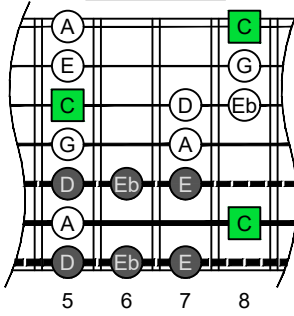

C major blues scale
BAGED octaves
box shapes
7-string guitar
Drop A : AEADGBE

C major blues scale
SEMITONOMETER

6G3G1

BOX SHAPE

NOTE NAMES

FINGERING

INTERVALS

www.cagedoctaves.com

Zon Brookes

BAGED octaves (7-string guitar : Drop A - AEADGBE) C major blues scale : 6G3G1 box shape

BAGED octaves (7-string guitar : Drop A - AEADGBE) C major blues scale ENTIRE FINGERBOARD NOTE NAMES : 6G3G1 box shape

BAGED octaves (7-string guitar : Drop A - AEADGBE) C major blues scale ENTIRE FINGERBOARD INTERVALS : 6G3G1 box shape