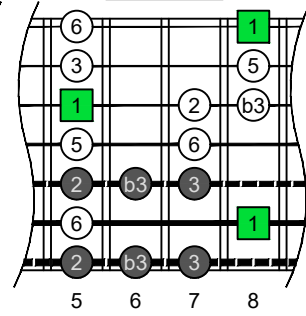

C major blues scale
BAGED octaves
box shapes
7-string guitar
Drop A : AEADGBE

C major blues scale
SEMITONOMETER

6G3G1

BOX SHAPE

NOTE NAMES

FINGERING

INTERVALS

www.cagedoctaves.com

Zon Brookes

BAGED octaves (7-string guitar : Drop A - AEADGBE) C major blues scale : 6G3G1 box shape

BAGED octaves (7-string guitar : Drop A - AEADGBE) C major blues scale ENTIRE FINGERBOARD NOTE NAMES : 6G3G1 box shape

BAGED octaves (7-string guitar : Drop A - AEADGBE) C major blues scale ENTIRE FINGERBOARD INTERVALS : 6G3G1 box shape