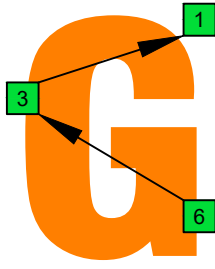

C major blues scale
BAGED octaves
box shapes
7-string guitar
Drop A : AEADGBE

C major blues scale
SEMITONOMETER

6G3G1

BOX SHAPE

NOTE NAMES

FINGERING

INTERVALS

www.cagedoctaves.com

Zon Brookes

BAGED octaves (7-string guitar : Drop A - AEADGBE) C major blues scale : 6G3G1 box shape

BAGED octaves (7-string guitar : Drop A - AEADGBE) C major blues scale ENTIRE FINGERBOARD NOTE NAMES : 6G3G1 box shape

BAGED octaves (7-string guitar : Drop A - AEADGBE) C major blues scale ENTIRE FINGERBOARD INTERVALS : 6G3G1 box shape