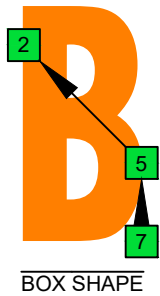

C
 major blues scale
BAGED
 octaves
 box shapes
 7-string guitar
 Drop A : AEADGBE

C major blues scale
 SEMITONOMETER

7B5B2 at 12

NOTE NAMES	FINGERING	INTERVALS

www.cagedoctaves.com

Zon Brookes

BAGED octaves (7-string guitar : Drop A - AEADGBE) C major blues scale : 7B5B2 box shape at 12

BAGED octaves (7-string guitar : Drop A - AEADGBE) **C major blues scale** ENTIRE FINGERBOARD NOTE NAMES : **7B5B2** box shape at 12

BAGED octaves (7-string guitar : Drop A - AEADGBE) **C major blues scale** ENTIRE FINGERBOARD INTERVALS : **7B5B2** box shape at 12