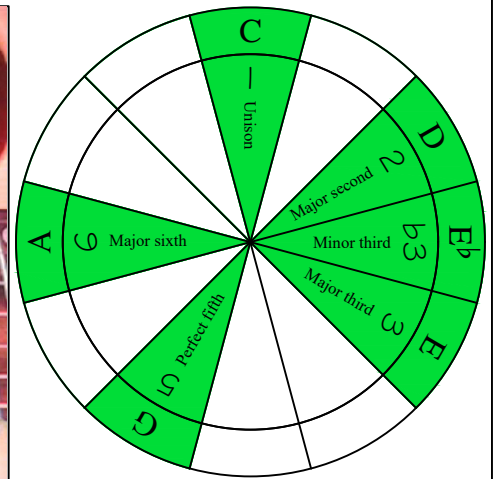

C
 major blues scale
BAGED
 octaves
 box shapes
 7-string guitar
 Drop A : AEADGBE

C major blues scale
 SEMITONOMETER

7B5B2 at 12

NOTE NAMES	FINGERING	INTERVALS

www.cagedoctaves.com

Zon Brookes

BAGED octaves (7-string guitar : Drop A - AEADGBE) C major blues scale : 7B5B2 box shape at 12

BAGED octaves (7-string guitar : Drop A - AEADGBE) **C major blues scale** ENTIRE FINGERBOARD NOTE NAMES : **7B5B2** box shape at 12

BAGED octaves (7-string guitar : Drop A - AEADGBE) **C major blues scale** ENTIRE FINGERBOARD INTERVALS : **7B5B2** box shape at 12