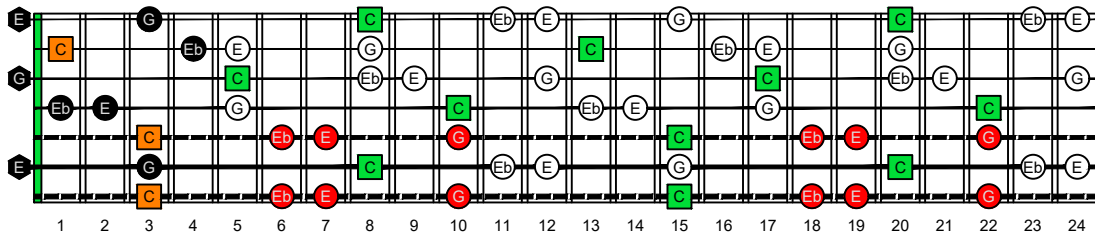

BAGED octaves (7-string guitar : Drop A - AEADGBE) **C natural** - ENTIRE FINGERBOARD OCTAVE SHAPES

BAGED octaves (7-string guitar : Drop A - AEADGBE) **C major-minor arpeggio** : ENTIRE FINGERBOARD NOTE NAMES

BAGED octaves (7-string guitar : Drop A - AEADGBE) **C major-minor arpeggio** ENTIRE FINGERBOARD NOTE NAMES : **7B5B2** box shape

BAGED octaves (7-string guitar : Drop A - AEADGBE) **C major-minor arpeggio** ENTIRE FINGERBOARD NOTE NAMES : **7A5A3** box shape

BAGED octaves (7-string guitar : Drop A - AEADGBE) **C major-minor arpeggio** ENTIRE FINGERBOARD NOTE NAMES : **6G3G1** box shape

BAGED octaves (7-string guitar : Drop A - AEADGBE) **C major-minor arpeggio** ENTIRE FINGERBOARD NOTE NAMES : **6E4E1** box shape

BAGED octaves (7-string guitar : Drop A - AEADGBE) **C major-minor arpeggio** ENTIRE FINGERBOARD NOTE NAMES : **4D2** box shape

BAGED octaves (7-string guitar : Drop A - AEADGBE) **C major-minor arpeggio** ENTIRE FINGERBOARD NOTE NAMES : **7B5B2** box shape at 12