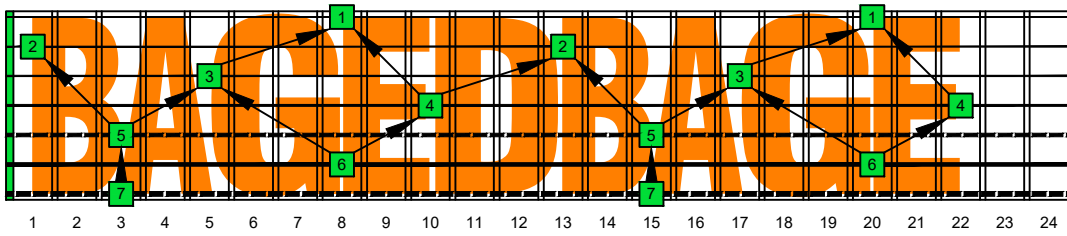

BAGED octaves (7-string guitar : Drop A - AEADGBE) **C natural** - ENTIRE FINGERBOARD OCTAVE SHAPES

BAGED octaves (7-string guitar : Drop A - AEADGBE) **C major-minor arpeggio** : ENTIRE FINGERBOARD NOTE NAMES

BAGED octaves (7-string guitar : Drop A - AEADGBE) **C major-minor arpeggio** ENTIRE FINGERBOARD NOTE NAMES : **7B5B2** box shape

BAGED octaves (7-string guitar : Drop A - AEADGBE) **C major-minor arpeggio** ENTIRE FINGERBOARD NOTE NAMES : **7A5A3** box shape

BAGED octaves (7-string guitar : Drop A - AEADGBE) **C major-minor arpeggio** ENTIRE FINGERBOARD NOTE NAMES : **6G3G1** box shape

BAGED octaves (7-string guitar : Drop A - AEADGBE) **C major-minor arpeggio** ENTIRE FINGERBOARD NOTE NAMES : **6E4E1** box shape