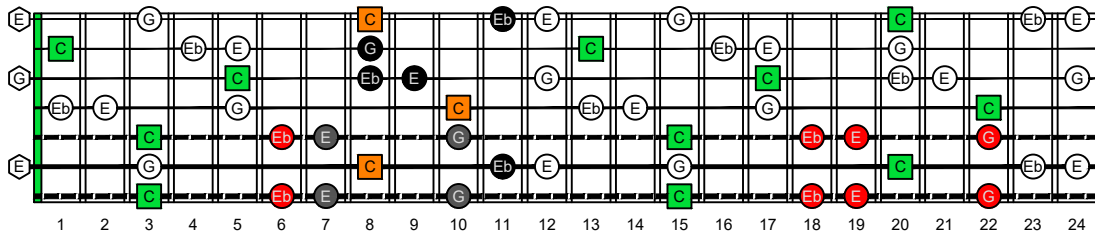

BAGED octaves (7-string guitar : Drop A - AEADGBE) **C natural** - ENTIRE FINGERBOARD OCTAVE SHAPES

BAGED octaves (7-string guitar : Drop A - AEADGBE) **C major-minor arpeggio** : ENTIRE FINGERBOARD NOTE NAMES

BAGED octaves (7-string guitar : Drop A - AEADGBE) **C major-minor arpeggio** ENTIRE FINGERBOARD NOTE NAMES : **7B5B2** box shape

BAGED octaves (7-string guitar : Drop A - AEADGBE) **C major-minor arpeggio** ENTIRE FINGERBOARD NOTE NAMES : **7A5A3** box shape

BAGED octaves (7-string guitar : Drop A - AEADGBE) **C major-minor arpeggio** ENTIRE FINGERBOARD NOTE NAMES : **6G3G1** box shape

BAGED octaves (7-string guitar : Drop A - AEADGBE) **C major-minor arpeggio** ENTIRE FINGERBOARD NOTE NAMES : **6E4E1** box shape

BAGED octaves (7-string guitar : Drop A - AEADGBE) **C major-minor arpeggio** ENTIRE FINGERBOARD NOTE NAMES : **4D2** box shape

BAGED octaves (7-string guitar : Drop A - AEADGBE) **C major-minor arpeggio** ENTIRE FINGERBOARD NOTE NAMES : **7B5B2** box shape at 12