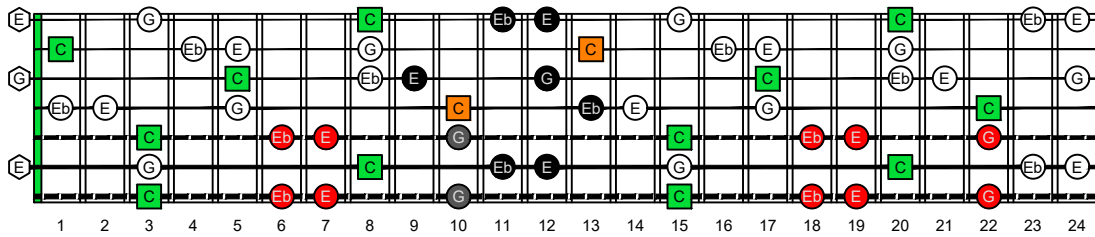

BAGED octaves (7-string guitar : Drop A - AEADGBE) **C natural** - ENTIRE FINGERBOARD OCTAVE SHAPES

BAGED octaves (7-string guitar : Drop A - AEADGBE) **C major-minor arpeggio** : ENTIRE FINGERBOARD NOTE NAMES

BAGED octaves (7-string guitar : Drop A - AEADGBE) **C major-minor arpeggio** ENTIRE FINGERBOARD NOTE NAMES : **7B5B2** box shape

BAGED octaves (7-string guitar : Drop A - AEADGBE) **C major-minor arpeggio** ENTIRE FINGERBOARD NOTE NAMES : **7A5A3** box shape

BAGED octaves (7-string guitar : Drop A - AEADGBE) **C major-minor arpeggio** ENTIRE FINGERBOARD NOTE NAMES : **6G3G1** box shape

BAGED octaves (7-string guitar : Drop A - AEADGBE) **C major-minor arpeggio** ENTIRE FINGERBOARD NOTE NAMES : **6E4E1** box shape

BAGED octaves (7-string guitar : Drop A - AEADGBE) **C major-minor arpeggio** ENTIRE FINGERBOARD NOTE NAMES : **4D2** box shape

BAGED octaves (7-string guitar : Drop A - AEADGBE) **C major-minor arpeggio** ENTIRE FINGERBOARD NOTE NAMES : **7B5B2** box shape at 12