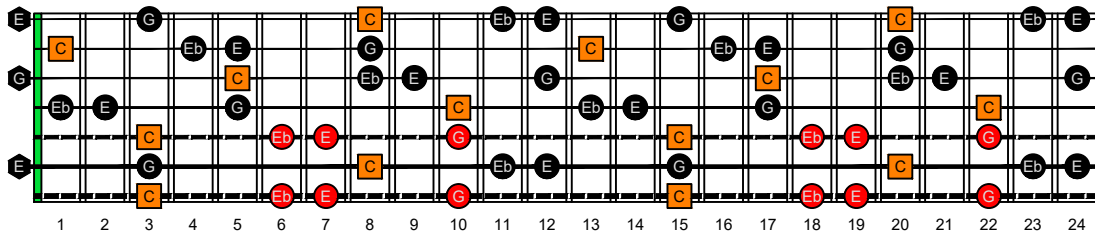

BAGED octaves (7-string guitar : Drop A - AEADGBE) **C natural** - ENTIRE FINGERBOARD OCTAVE SHAPES

BAGED octaves (7-string guitar : Drop A - AEADGBE) **C major-minor arpeggio** : ENTIRE FINGERBOARD NOTE NAMES

BAGED octaves (7-string guitar : Drop A - AEADGBE) **C major-minor arpeggio** ENTIRE FINGERBOARD NOTE NAMES : **7B5B2** box shape

BAGED octaves (7-string guitar : Drop A - AEADGBE) **C major-minor arpeggio** ENTIRE FINGERBOARD NOTE NAMES : **7A5A3** box shape

BAGED octaves (7-string guitar : Drop A - AEADGBE) **C major-minor arpeggio** ENTIRE FINGERBOARD NOTE NAMES : **6G3G1** box shape

BAGED octaves (7-string guitar : Drop A - AEADGBE) **C major-minor arpeggio** ENTIRE FINGERBOARD NOTE NAMES : **6E4E1** box shape

BAGED octaves (7-string guitar : Drop A - AEADGBE) **C major-minor arpeggio** ENTIRE FINGERBOARD NOTE NAMES : **4D2** box shape

BAGED octaves (7-string guitar : Drop A - AEADGBE) **C major-minor arpeggio** ENTIRE FINGERBOARD NOTE NAMES : **7B5B2** box shape at 12