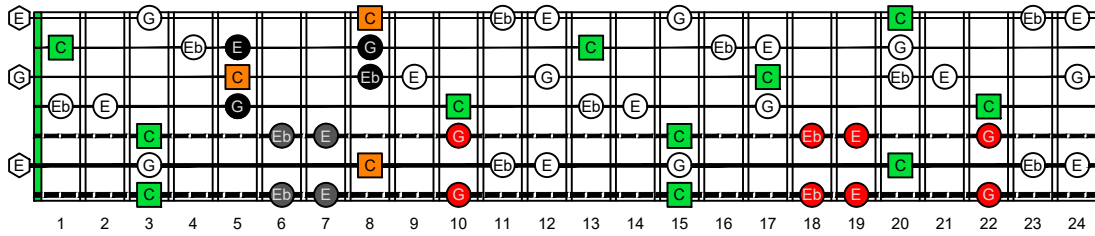

BAGED octaves (7-string guitar : Drop A - AEADGBE) **C natural** - ENTIRE FINGERBOARD OCTAVE SHAPES

BAGED octaves (7-string guitar : Drop A - AEADGBE) **C major-minor arpeggio** : ENTIRE FINGERBOARD NOTE NAMES

BAGED octaves (7-string guitar : Drop A - AEADGBE) **C major-minor arpeggio** ENTIRE FINGERBOARD NOTE NAMES : **7B5B2** box shape

BAGED octaves (7-string guitar : Drop A - AEADGBE) **C major-minor arpeggio** ENTIRE FINGERBOARD NOTE NAMES : **7A5A3** box shape

BAGED octaves (7-string guitar : Drop A - AEADGBE) **C major-minor arpeggio** ENTIRE FINGERBOARD NOTE NAMES : **6G3G1** box shape

BAGED octaves (7-string guitar : Drop A - AEADGBE) **C major-minor arpeggio** ENTIRE FINGERBOARD NOTE NAMES : **6E4E1** box shape

BAGED octaves (7-string guitar : Drop A - AEADGBE) **C major-minor arpeggio** ENTIRE FINGERBOARD NOTE NAMES : **4D2** box shape

BAGED octaves (7-string guitar : Drop A - AEADGBE) **C major-minor arpeggio** ENTIRE FINGERBOARD NOTE NAMES : **7B5B2** box shape at 12