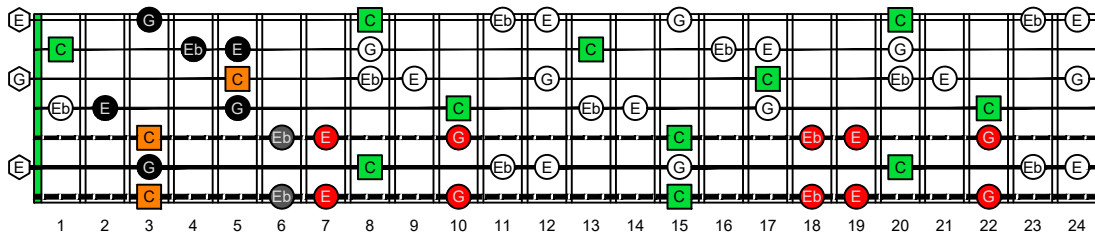

BAGED octaves (7-string guitar : Drop A - AEADGBE) **C natural** - ENTIRE FINGERBOARD OCTAVE SHAPES

BAGED octaves (7-string guitar : Drop A - AEADGBE) **C major-minor arpeggio** : ENTIRE FINGERBOARD NOTE NAMES

BAGED octaves (7-string guitar : Drop A - AEADGBE) **C major-minor arpeggio** ENTIRE FINGERBOARD NOTE NAMES : **7B5B2** box shape

BAGED octaves (7-string guitar : Drop A - AEADGBE) **C major-minor arpeggio** ENTIRE FINGERBOARD NOTE NAMES : **7A5A3** box shape

BAGED octaves (7-string guitar : Drop A - AEADGBE) **C major-minor arpeggio** ENTIRE FINGERBOARD NOTE NAMES : **6G3G1** box shape

BAGED octaves (7-string guitar : Drop A - AEADGBE) **C major-minor arpeggio** ENTIRE FINGERBOARD NOTE NAMES : **6E4E1** box shape

BAGED octaves (7-string guitar : Drop A - AEADGBE) **C major-minor arpeggio** ENTIRE FINGERBOARD NOTE NAMES : **4D2** box shape

BAGED octaves (7-string guitar : Drop A - AEADGBE) **C major-minor arpeggio** ENTIRE FINGERBOARD NOTE NAMES : **7B5B2** box shape at 12