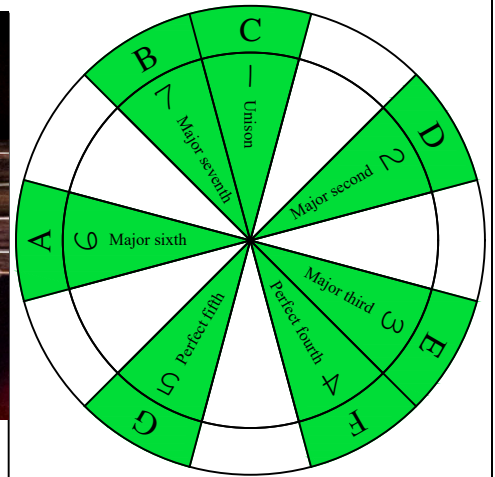

C major scale (ionian mode)

BAF#ED

octaves box shapes

Meshuggah's 4-string bass tuning F B^b E^b A^b

C major scale (ionian mode) SEMITONOMETER

3D*

BOX SHAPE

www.cagedoctaves.com

Zon Brookes

BAF#ED octaves (Meshuggah's 4-String Bass Tuning: F B^b E^b A^b) C major scale (ionian mode) : 3D* box shape

BAF#ED octaves (Meshuggah's 4-string bass tuning : F B^b E^b A^b) C major scale (ionian mode) ENTIRE FINGERBOARD NOTE NAMES : 3D* box shape

BAF#ED octaves (Meshuggah's 4-string bass tuning : F B^b E^b A^b) C major scale (ionian mode) ENTIRE FINGERBOARD INTERVALS : 3D* box shape