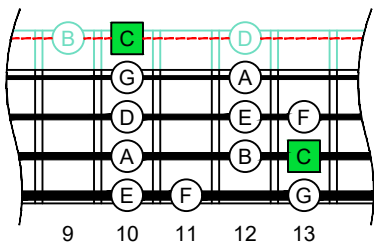

C major scale (ionian mode)

BAF#ED

octaves box shapes

Meshuggah's 4-string bass tuning F B^b E^b A^b

C major scale (ionian mode) SEMITONOMETER

3D*

BOX SHAPE

www.cagedoctaves.com

Zon Brookes

BAF#ED octaves (Meshuggah's 4-String Bass Tuning: F B^b E^b A^b) C major scale (ionian mode) : 3D* box shape

BAF#ED octaves (Meshuggah's 4-string bass tuning : F B^b E^b A^b) C major scale (ionian mode) ENTIRE FINGERBOARD NOTE NAMES : 3D* box shape

BAF#ED octaves (Meshuggah's 4-string bass tuning : F B^b E^b A^b) C major scale (ionian mode) ENTIRE FINGERBOARD INTERVALS : 3D* box shape