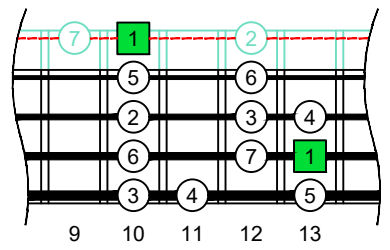

C major scale (ionian mode)

BAF#ED

octaves box shapes

Meshuggah's 4-string bass tuning F B^b E^b A^b

C major scale (ionian mode) SEMITONOMETER

3D*

BOX SHAPE

www.cagedoctaves.com

Zon Brookes

BAF#ED octaves (Meshuggah's 4-String Bass Tuning: F B^b E^b A^b) C major scale (ionian mode) : 3D* box shape

BAF#ED octaves (Meshuggah's 4-string bass tuning : F B^b E^b A^b) C major scale (ionian mode) ENTIRE FINGERBOARD NOTE NAMES : 3D* box shape

BAF#ED octaves (Meshuggah's 4-string bass tuning : F B^b E^b A^b) C major scale (ionian mode) ENTIRE FINGERBOARD INTERVALS : 3D* box shape