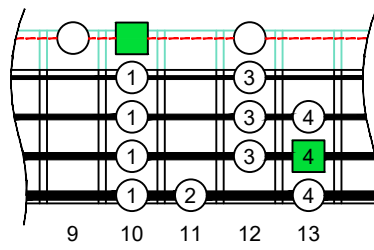

C major scale (ionian mode)

BAF#ED

octaves box shapes

Meshuggah's 4-string bass tuning F B^b E^b A^b

C major scale (ionian mode) SEMITONOMETER

3D*

BOX SHAPE

www.cagedoctaves.com

Zon Brookes

BAF#ED octaves (Meshuggah's 4-String Bass Tuning: F B^b E^b A^b) C major scale (ionian mode) : 3D* box shape

BAF#ED octaves (Meshuggah's 4-string bass tuning : F B^b E^b A^b) C major scale (ionian mode) ENTIRE FINGERBOARD NOTE NAMES : 3D* box shape

BAF#ED octaves (Meshuggah's 4-string bass tuning : F B^b E^b A^b) C major scale (ionian mode) ENTIRE FINGERBOARD INTERVALS : 3D* box shape