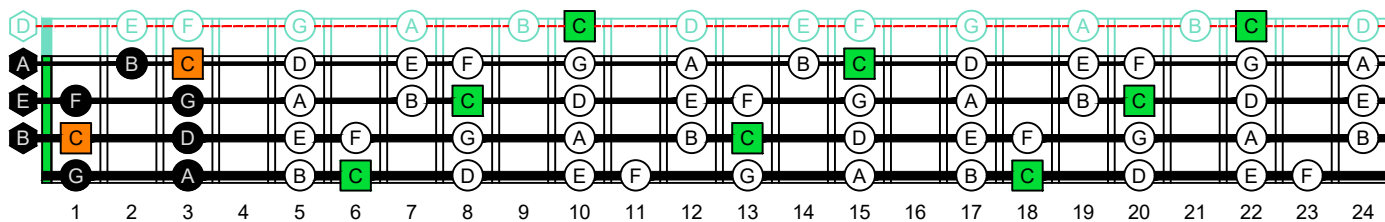

**BAF#ED octaves** (Meshuggah's 4-string bass tuning : F B<sup>b</sup> E<sup>b</sup> A<sup>b</sup>) **C natural** - ENTIRE FINGERBOARD OCTAVE SHAPES

**BAF#ED octaves** (Meshuggah's 4-string bass tuning : F B<sup>b</sup> E<sup>b</sup> A<sup>b</sup>) **C major scale (ionian mode)** - ENTIRE FINGERBOARD NOTE NAMES

**BAF#ED octaves** (Meshuggah's 4-string bass tuning : F B<sup>b</sup> E<sup>b</sup> A<sup>b</sup>) **C major scale (ionian mode)** ENTIRE FINGERBOARD NOTE NAMES : **3B1** box shape

**BAF#ED octaves** (Meshuggah's 4-string bass tuning : F B<sup>b</sup> E<sup>b</sup> A<sup>b</sup>) **C major scale (ionian mode)** ENTIRE FINGERBOARD NOTE NAMES : **4A1** box shape

**BAF#ED octaves** (Meshuggah's 4-string bass tuning : F B<sup>b</sup> E<sup>b</sup> A<sup>b</sup>) **C major scale (ionian mode)** ENTIRE FINGERBOARD NOTE NAMES : **4F#2** box shape

**BAF#ED octaves** (Meshuggah's 4-string bass tuning : F B<sup>b</sup> E<sup>b</sup> A<sup>b</sup>) **C major scale (ionian mode)** ENTIRE FINGERBOARD NOTE NAMES : **2E\*** box shape

**BAF#ED octaves** (Meshuggah's 4-string bass tuning : F B<sup>b</sup> E<sup>b</sup> A<sup>b</sup>) **C major scale (ionian mode)** ENTIRE FINGERBOARD NOTE NAMES : **3D\*** box shape

**BAF#ED octaves** (Meshuggah's 4-string bass tuning : F B<sup>b</sup> E<sup>b</sup> A<sup>b</sup>) **C major scale (ionian mode)** ENTIRE FINGERBOARD NOTE NAMES : **3B1** box shape at 12