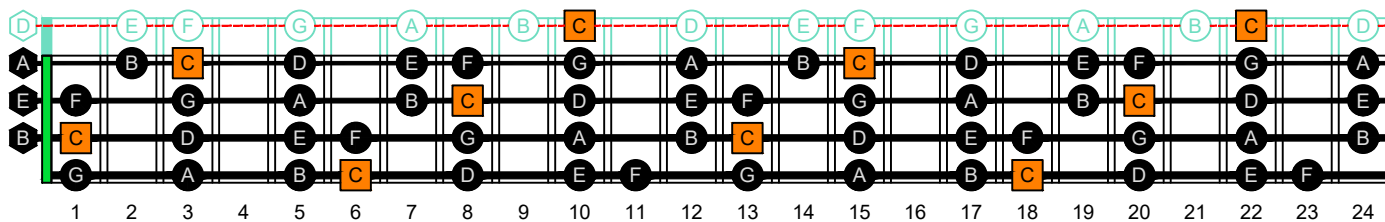

**BAF#ED octaves** (Meshuggah's 4-string bass tuning : F B<sup>b</sup> E<sup>b</sup> A<sup>b</sup>) **C natural** - ENTIRE FINGERBOARD OCTAVE SHAPES

**BAF#ED octaves** (Meshuggah's 4-string bass tuning : F B<sup>b</sup> E<sup>b</sup> A<sup>b</sup>) **C major scale (ionian mode)** - ENTIRE FINGERBOARD NOTE NAMES

**BAF#ED octaves** (Meshuggah's 4-string bass tuning : F B<sup>b</sup> E<sup>b</sup> A<sup>b</sup>) **C major scale (ionian mode)** ENTIRE FINGERBOARD NOTE NAMES : **3B1** box shape

**BAF#ED octaves** (Meshuggah's 4-string bass tuning : F B<sup>b</sup> E<sup>b</sup> A<sup>b</sup>) **C major scale (ionian mode)** ENTIRE FINGERBOARD NOTE NAMES : **4A1** box shape

**BAF#ED octaves** (Meshuggah's 4-string bass tuning : F B<sup>b</sup> E<sup>b</sup> A<sup>b</sup>) **C major scale (ionian mode)** ENTIRE FINGERBOARD NOTE NAMES : **4F#2** box shape

**BAF#ED octaves** (Meshuggah's 4-string bass tuning : F B<sup>b</sup> E<sup>b</sup> A<sup>b</sup>) **C major scale (ionian mode)** ENTIRE FINGERBOARD NOTE NAMES : **2E\*** box shape

**BAF#ED octaves** (Meshuggah's 4-string bass tuning : F B<sup>b</sup> E<sup>b</sup> A<sup>b</sup>) **C major scale (ionian mode)** ENTIRE FINGERBOARD NOTE NAMES : **3D\*** box shape

**BAF#ED octaves** (Meshuggah's 4-string bass tuning : F B<sup>b</sup> E<sup>b</sup> A<sup>b</sup>) **C major scale (ionian mode)** ENTIRE FINGERBOARD NOTE NAMES : **3B1** box shape at 12