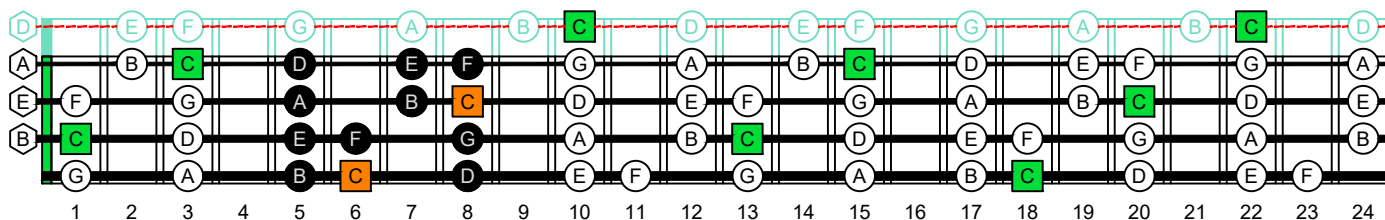

**BAF#ED octaves** (Meshuggah's 4-string bass tuning : F B<sup>b</sup> E<sup>b</sup> A<sup>b</sup>) **C natural** - ENTIRE FINGERBOARD OCTAVE SHAPES

**BAF#ED octaves** (Meshuggah's 4-string bass tuning : F B<sup>b</sup> E<sup>b</sup> A<sup>b</sup>) **C major scale (ionian mode)** - ENTIRE FINGERBOARD NOTE NAMES

**BAF#ED octaves** (Meshuggah's 4-string bass tuning : F B<sup>b</sup> E<sup>b</sup> A<sup>b</sup>) **C major scale (ionian mode)** ENTIRE FINGERBOARD NOTE NAMES : **3B1** box shape

**BAF#ED octaves** (Meshuggah's 4-string bass tuning : F B<sup>b</sup> E<sup>b</sup> A<sup>b</sup>) **C major scale (ionian mode)** ENTIRE FINGERBOARD NOTE NAMES : **4A1** box shape

**BAF#ED octaves** (Meshuggah's 4-string bass tuning : F B<sup>b</sup> E<sup>b</sup> A<sup>b</sup>) **C major scale (ionian mode)** ENTIRE FINGERBOARD NOTE NAMES : **4F#2** box shape

**BAF#ED octaves** (Meshuggah's 4-string bass tuning : F B<sup>b</sup> E<sup>b</sup> A<sup>b</sup>) **C major scale (ionian mode)** ENTIRE FINGERBOARD NOTE NAMES : **2E\*** box shape

**BAF#ED octaves** (Meshuggah's 4-string bass tuning : F B<sup>b</sup> E<sup>b</sup> A<sup>b</sup>) **C major scale (ionian mode)** ENTIRE FINGERBOARD NOTE NAMES : **3D\*** box shape

**BAF#ED octaves** (Meshuggah's 4-string bass tuning : F B<sup>b</sup> E<sup>b</sup> A<sup>b</sup>) **C major scale (ionian mode)** ENTIRE FINGERBOARD NOTE NAMES : **3B1** box shape at 12