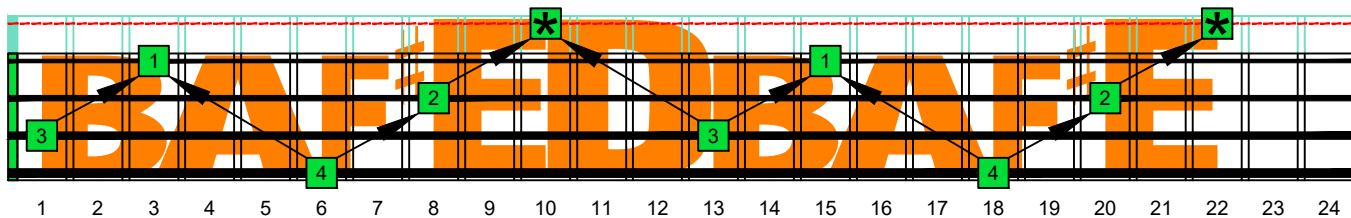

**BAF#ED octaves** (Meshuggah's 4-string bass tuning : F B<sup>b</sup> E<sup>b</sup> A<sup>b</sup>) **C natural** - ENTIRE FINGERBOARD OCTAVE SHAPES

**BAF#ED octaves** (Meshuggah's 4-string bass tuning : F B<sup>b</sup> E<sup>b</sup> A<sup>b</sup>) **C major scale (ionian mode)** - ENTIRE FINGERBOARD NOTE NAMES

**BAF#ED octaves** (Meshuggah's 4-string bass tuning : F B<sup>b</sup> E<sup>b</sup> A<sup>b</sup>) **C major scale (ionian mode)** ENTIRE FINGERBOARD NOTE NAMES : **3B1** box shape

**BAF#ED octaves** (Meshuggah's 4-string bass tuning : F B<sup>b</sup> E<sup>b</sup> A<sup>b</sup>) **C major scale (ionian mode)** ENTIRE FINGERBOARD NOTE NAMES : **4A1** box shape

**BAF#ED octaves** (Meshuggah's 4-string bass tuning : F B<sup>b</sup> E<sup>b</sup> A<sup>b</sup>) **C major scale (ionian mode)** ENTIRE FINGERBOARD NOTE NAMES : **4F#2** box shape

**BAF#ED octaves** (Meshuggah's 4-string bass tuning : F B<sup>b</sup> E<sup>b</sup> A<sup>b</sup>) **C major scale (ionian mode)** ENTIRE FINGERBOARD NOTE NAMES : **2E\*** box shape

**BAF#ED octaves** (Meshuggah's 4-string bass tuning : F B<sup>b</sup> E<sup>b</sup> A<sup>b</sup>) **C major scale (ionian mode)** ENTIRE FINGERBOARD NOTE NAMES : **3D\*** box shape

**BAF#ED octaves** (Meshuggah's 4-string bass tuning : F B<sup>b</sup> E<sup>b</sup> A<sup>b</sup>) **C major scale (ionian mode)** ENTIRE FINGERBOARD NOTE NAMES : **3B1** box shape at 12