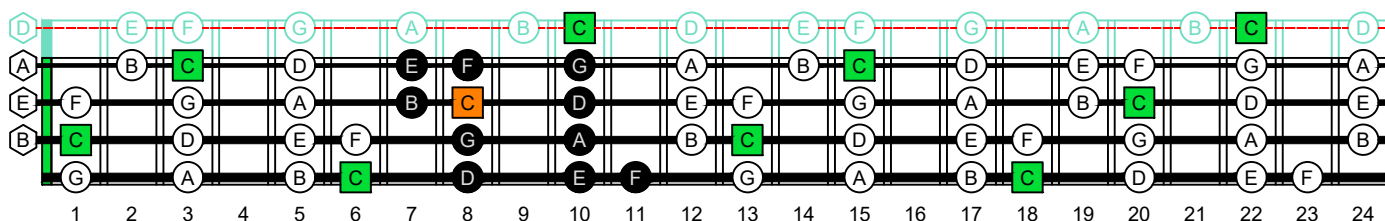

**BAF#ED octaves** (Meshuggah's 4-string bass tuning : F B<sup>b</sup> E<sup>b</sup> A<sup>b</sup>) **C natural** - ENTIRE FINGERBOARD OCTAVE SHAPES

**BAF#ED octaves** (Meshuggah's 4-string bass tuning : F B<sup>b</sup> E<sup>b</sup> A<sup>b</sup>) **C major scale (ionian mode)** - ENTIRE FINGERBOARD NOTE NAMES

**BAF#ED octaves** (Meshuggah's 4-string bass tuning : F B<sup>b</sup> E<sup>b</sup> A<sup>b</sup>) **C major scale (ionian mode)** ENTIRE FINGERBOARD NOTE NAMES : **3B1** box shape

**BAF#ED octaves** (Meshuggah's 4-string bass tuning : F B<sup>b</sup> E<sup>b</sup> A<sup>b</sup>) **C major scale (ionian mode)** ENTIRE FINGERBOARD NOTE NAMES : **4A1** box shape

**BAF#ED octaves** (Meshuggah's 4-string bass tuning : F B<sup>b</sup> E<sup>b</sup> A<sup>b</sup>) **C major scale (ionian mode)** ENTIRE FINGERBOARD NOTE NAMES : **4F#2** box shape

**BAF#ED octaves** (Meshuggah's 4-string bass tuning : F B<sup>b</sup> E<sup>b</sup> A<sup>b</sup>) **C major scale (ionian mode)** ENTIRE FINGERBOARD NOTE NAMES : **2E\*** box shape

**BAF#ED octaves** (Meshuggah's 4-string bass tuning : F B<sup>b</sup> E<sup>b</sup> A<sup>b</sup>) **C major scale (ionian mode)** ENTIRE FINGERBOARD NOTE NAMES : **3D\*** box shape

**BAF#ED octaves** (Meshuggah's 4-string bass tuning : F B<sup>b</sup> E<sup>b</sup> A<sup>b</sup>) **C major scale (ionian mode)** ENTIRE FINGERBOARD NOTE NAMES : **3B1** box shape at 12