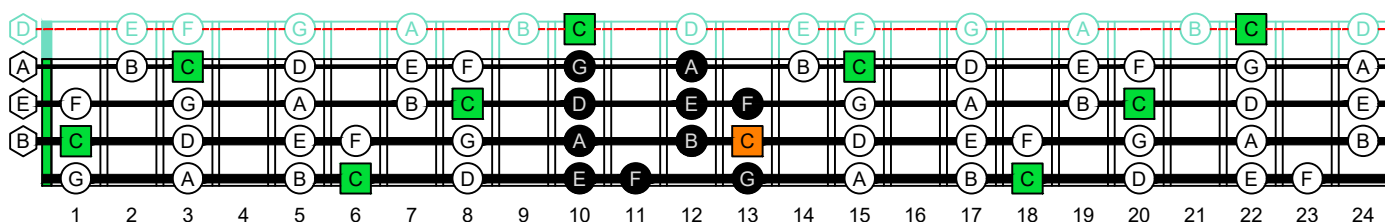

**BAF#ED octaves** (Meshuggah's 4-string bass tuning : F B<sup>b</sup> E<sup>b</sup> A<sup>b</sup>) **C natural** - ENTIRE FINGERBOARD OCTAVE SHAPES

**BAF#ED octaves** (Meshuggah's 4-string bass tuning : F B<sup>b</sup> E<sup>b</sup> A<sup>b</sup>) **C major scale (ionian mode)** - ENTIRE FINGERBOARD NOTE NAMES

**BAF#ED octaves** (Meshuggah's 4-string bass tuning : F B<sup>b</sup> E<sup>b</sup> A<sup>b</sup>) **C major scale (ionian mode)** ENTIRE FINGERBOARD NOTE NAMES : **3B1** box shape

**BAF#ED octaves** (Meshuggah's 4-string bass tuning : F B<sup>b</sup> E<sup>b</sup> A<sup>b</sup>) **C major scale (ionian mode)** ENTIRE FINGERBOARD NOTE NAMES : **4A1** box shape

**BAF#ED octaves** (Meshuggah's 4-string bass tuning : F B<sup>b</sup> E<sup>b</sup> A<sup>b</sup>) **C major scale (ionian mode)** ENTIRE FINGERBOARD NOTE NAMES : **4F#2** box shape

**BAF#ED octaves** (Meshuggah's 4-string bass tuning : F B<sup>b</sup> E<sup>b</sup> A<sup>b</sup>) **C major scale (ionian mode)** ENTIRE FINGERBOARD NOTE NAMES : **2E\*** box shape

**BAF#ED octaves** (Meshuggah's 4-string bass tuning : F B<sup>b</sup> E<sup>b</sup> A<sup>b</sup>) **C major scale (ionian mode)** ENTIRE FINGERBOARD NOTE NAMES : **3D\*** box shape

**BAF#ED octaves** (Meshuggah's 4-string bass tuning : F B<sup>b</sup> E<sup>b</sup> A<sup>b</sup>) **C major scale (ionian mode)** ENTIRE FINGERBOARD NOTE NAMES : **3B1** box shape at 12