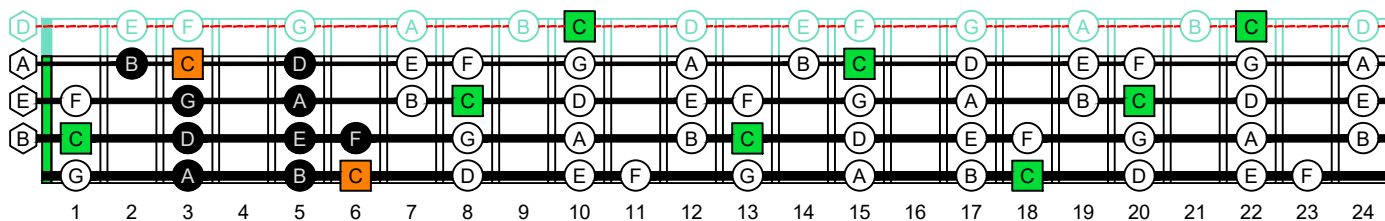

**BAF#ED octaves** (Meshuggah's 4-string bass tuning : F B<sup>b</sup> E<sup>b</sup> A<sup>b</sup>) **C natural** - ENTIRE FINGERBOARD OCTAVE SHAPES

**BAF#ED octaves** (Meshuggah's 4-string bass tuning : F B<sup>b</sup> E<sup>b</sup> A<sup>b</sup>) **C major scale (ionian mode)** - ENTIRE FINGERBOARD NOTE NAMES

**BAF#ED octaves** (Meshuggah's 4-string bass tuning : F B<sup>b</sup> E<sup>b</sup> A<sup>b</sup>) **C major scale (ionian mode)** ENTIRE FINGERBOARD NOTE NAMES : **3B1** box shape

**BAF#ED octaves** (Meshuggah's 4-string bass tuning : F B<sup>b</sup> E<sup>b</sup> A<sup>b</sup>) **C major scale (ionian mode)** ENTIRE FINGERBOARD NOTE NAMES : **4A1** box shape

**BAF#ED octaves** (Meshuggah's 4-string bass tuning : F B<sup>b</sup> E<sup>b</sup> A<sup>b</sup>) **C major scale (ionian mode)** ENTIRE FINGERBOARD NOTE NAMES : **4F#2** box shape

**BAF#ED octaves** (Meshuggah's 4-string bass tuning : F B<sup>b</sup> E<sup>b</sup> A<sup>b</sup>) **C major scale (ionian mode)** ENTIRE FINGERBOARD NOTE NAMES : **2E\*** box shape

**BAF#ED octaves** (Meshuggah's 4-string bass tuning : F B<sup>b</sup> E<sup>b</sup> A<sup>b</sup>) **C major scale (ionian mode)** ENTIRE FINGERBOARD NOTE NAMES : **3D\*** box shape

**BAF#ED octaves** (Meshuggah's 4-string bass tuning : F B<sup>b</sup> E<sup>b</sup> A<sup>b</sup>) **C major scale (ionian mode)** ENTIRE FINGERBOARD NOTE NAMES : **3B1** box shape at 12