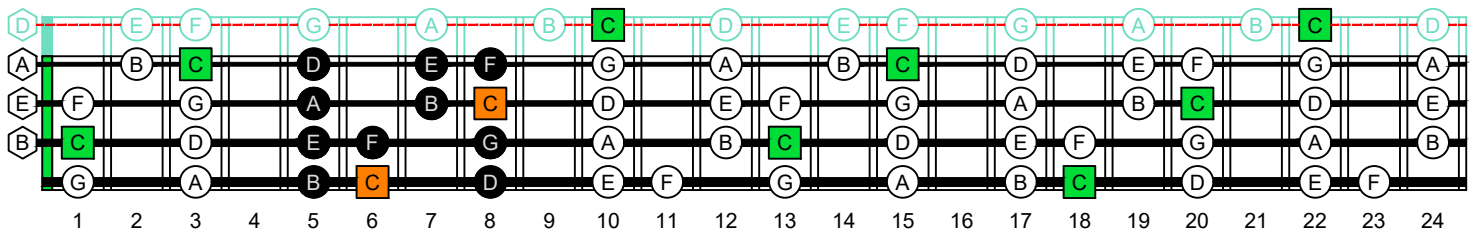

C
 major scale
 (ionian mode)
BAF#ED
 octaves
 box shapes
 (3nps)
 Meshuggah's
 4-string bass tuning
 F B^b E^b A^b

C major scale (ionian mode)
 SEMITONOMETER

www.cagedoctaves.com

Zon Brookes

BAF#ED octaves (Meshuggah's 4-String Bass Tuning: F B^b E^b A^b) C major scale (ionian mode) : 4F#2 box shape

BAF#ED octaves (Meshuggah's 4-string bass tuning : F B^b E^b A^b) **C major scale (ionian mode)** FINGERBOARD NOTE NAMES : **4F#2** box shape (3nps)

BAF#ED octaves (Meshuggah's 4-string bass tuning : F B^b E^b A^b) **C major scale (ionian mode)** FINGERBOARD INTERVALS : **4F#2** box shape (3nps)