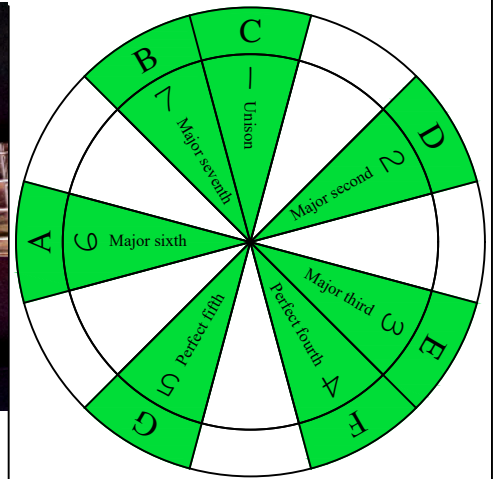

C
 major scale
 (ionian mode)
BAF#ED
 octaves
 box shapes
 (3nps)
 Meshuggah's
 4-string bass tuning
 F B^b E^b A^b

C major scale (ionian mode)
 SEMITONOMETER

www.cagedoctaves.com

Zon Brookes

BAF#ED octaves (Meshuggah's 4-String Bass Tuning: F B^b E^b A^b) C major scale (ionian mode) : 4F#2 box shape

BAF#ED octaves (Meshuggah's 4-string bass tuning : F B^b E^b A^b) **C major scale (ionian mode)** FINGERBOARD NOTE NAMES : **4F#2** box shape (3nps)

BAF#ED octaves (Meshuggah's 4-string bass tuning : F B^b E^b A^b) **C major scale (ionian mode)** FINGERBOARD INTERVALS : **4F#2** box shape (3nps)