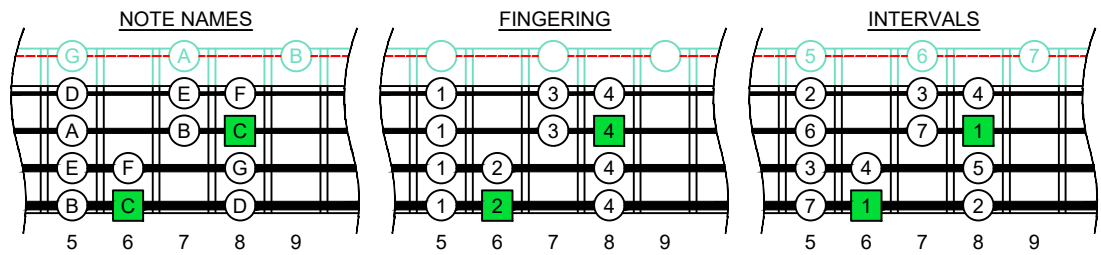

C
 major scale
 (ionian mode)
BAF#ED
 octaves
 box shapes
 (3nps)
 Meshuggah's
 4-string bass tuning
 F B^b E^b A^b

C major scale (ionian mode)
 SEMITONOMETER

www.cagedoctaves.com

Zon Brookes

BAF#ED octaves (Meshuggah's 4-String Bass Tuning: F B^b E^b A^b) C major scale (ionian mode) : 4F#2 box shape

BAF#ED octaves (Meshuggah's 4-string bass tuning : F B^b E^b A^b) **C major scale (ionian mode)** FINGERBOARD NOTE NAMES : **4F#2** box shape (3nps)

BAF#ED octaves (Meshuggah's 4-string bass tuning : F B^b E^b A^b) **C major scale (ionian mode)** FINGERBOARD INTERVALS : **4F#2** box shape (3nps)