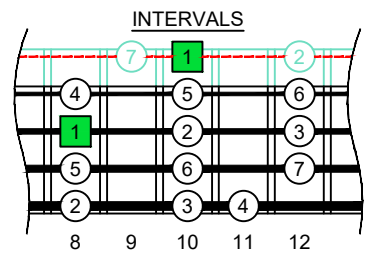

C major scale (ionian mode)

BAF#ED
octaves
box shapes
(3nps)
Meshuggah's
4-string bass tuning
F B^b E^b A^b

C major scale (ionian mode)
SEMITONOMETER

2E* BOX SHAPE

www.cagedoctaves.com

Zon Brookes

BAF#ED octaves (Meshuggah's 4-String Bass Tuning: F B^b E^b A^b) C major scale (ionian mode) : 2E* box shape (3nps)

BAF#ED octaves (Meshuggah's 4-string bass tuning : F B^b E^b A^b) C major scale (ionian mode) FINGERBOARD NOTE NAMES : 2E* box shape (3nps)

BAF#ED octaves (Meshuggah's 4-string bass tuning : F B^b E^b A^b) C major scale (ionian mode) FINGERBOARD INTERVALS : 2E* box shape (3nps)