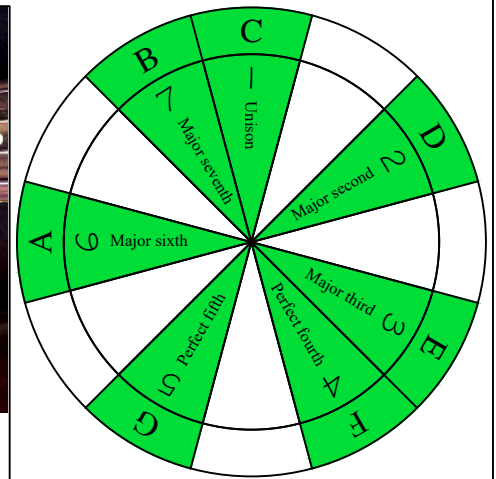

C major scale (ionian mode)

BAF#ED
octaves
box shapes
(3nps)
Meshuggah's
4-string bass tuning
F B^b E^b A^b

C major scale (ionian mode)
SEMITONOMETER

2E* BOX SHAPE

www.cagedoctaves.com

Zon Brookes

BAF#ED octaves (Meshuggah's 4-String Bass Tuning: F B^b E^b A^b) C major scale (ionian mode) : 2E* box shape (3nps)

BAF#ED octaves (Meshuggah's 4-string bass tuning : F B^b E^b A^b) C major scale (ionian mode) FINGERBOARD NOTE NAMES : 2E* box shape (3nps)

BAF#ED octaves (Meshuggah's 4-string bass tuning : F B^b E^b A^b) C major scale (ionian mode) FINGERBOARD INTERVALS : 2E* box shape (3nps)