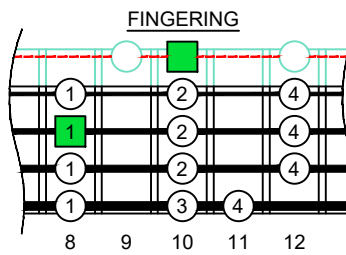

C major scale (ionian mode)

BAF#ED
octaves
box shapes
(3nps)
Meshuggah's
4-string bass tuning
F B^b E^b A^b

C major scale (ionian mode)
SEMITONOMETER

2E* BOX SHAPE

www.cagedoctaves.com

Zon Brookes

BAF#ED octaves (Meshuggah's 4-String Bass Tuning: F B^b E^b A^b) C major scale (ionian mode) : 2E* box shape (3nps)

BAF#ED octaves (Meshuggah's 4-string bass tuning : F B^b E^b A^b) C major scale (ionian mode) FINGERBOARD NOTE NAMES : 2E* box shape (3nps)

BAF#ED octaves (Meshuggah's 4-string bass tuning : F B^b E^b A^b) C major scale (ionian mode) FINGERBOARD INTERVALS : 2E* box shape (3nps)