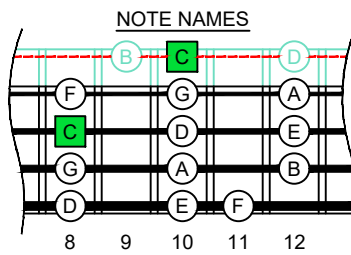

C major scale (ionian mode)

BAF#ED
octaves
box shapes
(3nps)
Meshuggah's
4-string bass tuning
F B^b E^b A^b

C major scale (ionian mode)
SEMITONOMETER

2E* BOX SHAPE

www.cagedoctaves.com

Zon Brookes

BAF#ED octaves (Meshuggah's 4-String Bass Tuning: F B^b E^b A^b) C major scale (ionian mode) : 2E* box shape (3nps)

BAF#ED octaves (Meshuggah's 4-string bass tuning : F B^b E^b A^b) C major scale (ionian mode) FINGERBOARD NOTE NAMES : 2E* box shape (3nps)

BAF#ED octaves (Meshuggah's 4-string bass tuning : F B^b E^b A^b) C major scale (ionian mode) FINGERBOARD INTERVALS : 2E* box shape (3nps)