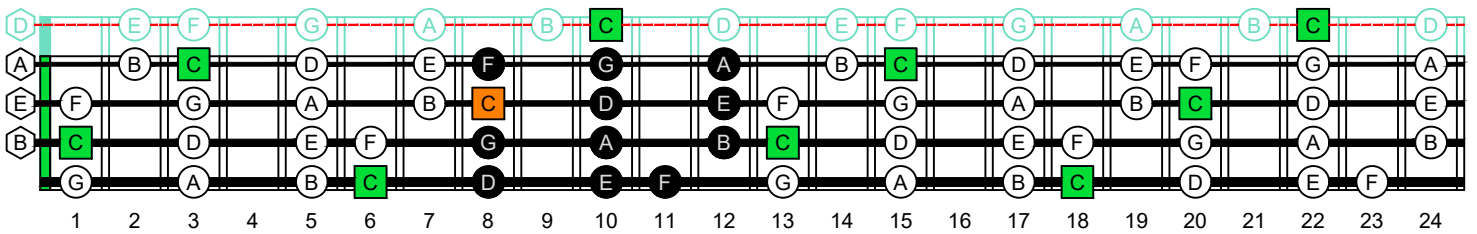

C major scale (ionian mode)

BAF#ED
octaves
box shapes
(3nps)
Meshuggah's
4-string bass tuning
F B^b E^b A^b

C major scale (ionian mode)
SEMITONOMETER

2E* BOX SHAPE

www.cagedoctaves.com

Zon Brookes

BAF#ED octaves (Meshuggah's 4-String Bass Tuning: F B^b E^b A^b) C major scale (ionian mode) : 2E* box shape (3nps)

BAF#ED octaves (Meshuggah's 4-string bass tuning : F B^b E^b A^b) C major scale (ionian mode) FINGERBOARD NOTE NAMES : 2E* box shape (3nps)

BAF#ED octaves (Meshuggah's 4-string bass tuning : F B^b E^b A^b) C major scale (ionian mode) FINGERBOARD INTERVALS : 2E* box shape (3nps)