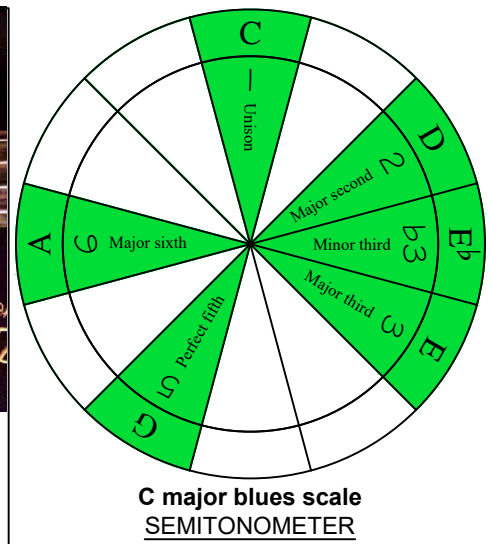

C
major blues scale
BAF#ED
octaves
box shapes
Meshuggah's
4-string bass tuning
 F B^b E^b A^b

www.cagedoctaves.com

Zon Brookes

BAF#ED octaves (Meshuggah's 4-String Bass Tuning: F B^b E^b A^b) C major blues scale : 4A1 box shape

BAF#ED octaves (Meshuggah's 4-string bass tuning : F B^b E^b A^b) C major blues scale ENTIRE FINGERBOARD NOTE NAMES : 4A1 box shape

BAF#ED octaves (Meshuggah's 4-string bass tuning : F B^b E^b A^b) C major blues scale ENTIRE FINGERBOARD INTERVALS : 4A1 box shape