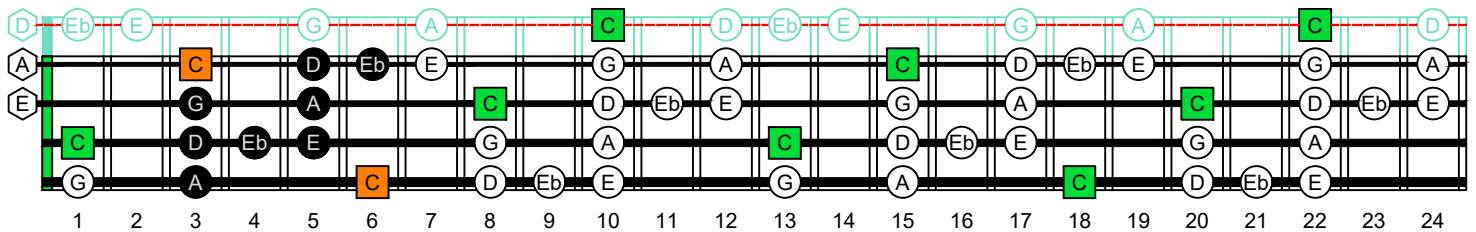

C
major blues scale
BAF#ED
octaves
box shapes
Meshuggah's
4-string bass tuning
 F B^b E^b A^b

www.cagedoctaves.com

Zon Brookes

BAF#ED octaves (Meshuggah's 4-String Bass Tuning: F B^b E^b A^b) C major blues scale : 4A1 box shape

BAF#ED octaves (Meshuggah's 4-string bass tuning : F B^b E^b A^b) C major blues scale ENTIRE FINGERBOARD NOTE NAMES : 4A1 box shape

BAF#ED octaves (Meshuggah's 4-string bass tuning : F B^b E^b A^b) C major blues scale ENTIRE FINGERBOARD INTERVALS : 4A1 box shape