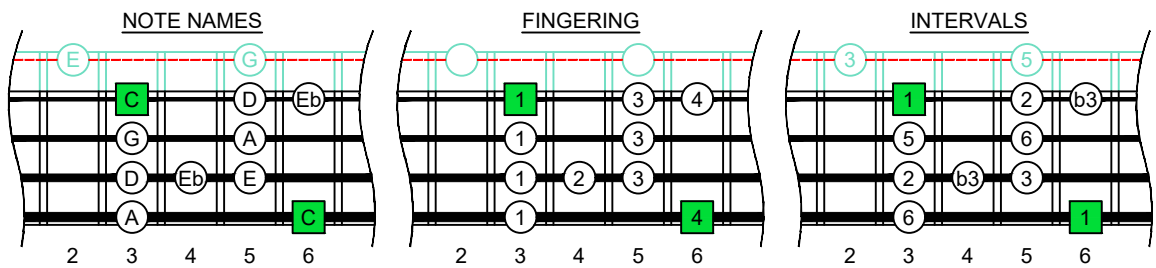

C
major blues scale
BAF#ED
octaves
box shapes
Meshuggah's
4-string bass tuning
 F B^b E^b A^b

www.cagedoctaves.com

Zon Brookes

BAF#ED octaves (Meshuggah's 4-String Bass Tuning: F B^b E^b A^b) C major blues scale : 4A1 box shape

BAF#ED octaves (Meshuggah's 4-string bass tuning : F B^b E^b A^b) C major blues scale ENTIRE FINGERBOARD NOTE NAMES : 4A1 box shape

BAF#ED octaves (Meshuggah's 4-string bass tuning : F B^b E^b A^b) C major blues scale ENTIRE FINGERBOARD INTERVALS : 4A1 box shape