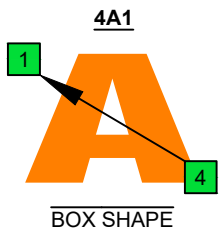

C
major blues scale
BAF#ED
octaves
box shapes
Meshuggah's
4-string bass tuning
 F B^b E^b A^b

www.cagedoctaves.com

Zon Brookes

BAF#ED octaves (Meshuggah's 4-String Bass Tuning: F B^b E^b A^b) C major blues scale : 4A1 box shape

BAF#ED octaves (Meshuggah's 4-string bass tuning : F B^b E^b A^b) C major blues scale ENTIRE FINGERBOARD NOTE NAMES : 4A1 box shape

BAF#ED octaves (Meshuggah's 4-string bass tuning : F B^b E^b A^b) C major blues scale ENTIRE FINGERBOARD INTERVALS : 4A1 box shape