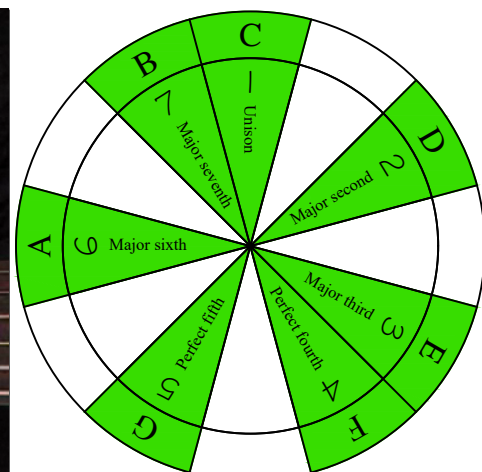

C major scale (ionian mode) BAGED octaves box shapes 6-string guitar 6/7ths guitar tuning B1:E2:A2:D3:G3:B3

C major scale (ionian mode) SEMITONOMETER

www.cagedoctaves.com

Zon Brookes

BAGED octaves (6-string guitar : 6/7ths guitar tuning - B1:E2:A2:D3:G3:B3) C major scale (ionian mode) - 6B4B1 box shape

Musical notation for the C major scale in 6/7ths tuning, including a treble clef staff with a key signature of one sharp (F#) and a guitar TAB staff with fret numbers.

BAGED octaves (6-string guitar : 6/7ths guitar tuning - B1:E2:A2:D3:G3:B3) C major scale (ionian mode) - NOTE NAMES : 6B4B1 box shape

A fretboard diagram showing the note names for the C major scale across 24 frets, with the 6B4B1 box shape highlighted in orange and green.

BAGED octaves (6-string guitar : 6/7ths guitar tuning - B1:E2:A2:D3:G3:B3) C major scale (ionian mode) - INTERVALS : 6B4B1 box shape

A fretboard diagram showing the intervals for the C major scale across 24 frets, with the 6B4B1 box shape highlighted in orange and green.