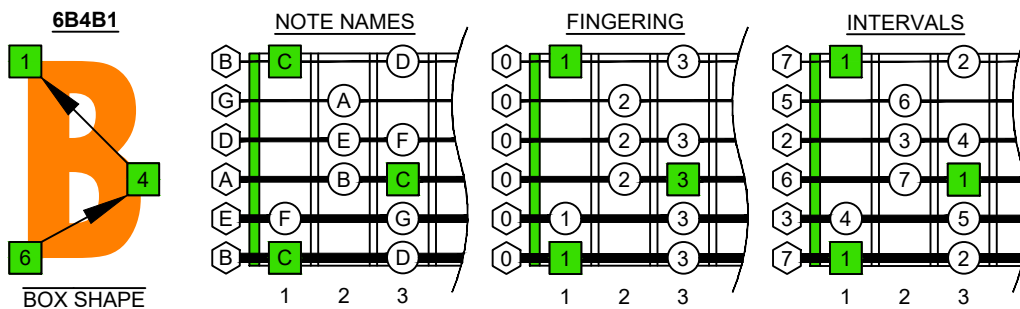

C major scale (ionian mode) BAGED octaves box shapes 6-string guitar 6/7ths guitar tuning B1:E2:A2:D3:G3:B3

C major scale (ionian mode) SEMITONOMETER

www.cagedoctaves.com

Zon Brookes

BAGED octaves (6-string guitar : 6/7ths guitar tuning - B1:E2:A2:D3:G3:B3) C major scale (ionian mode) - 6B4B1 box shape

Musical notation for the C major scale in 6/7ths tuning, including a treble clef staff with a key signature of one sharp (F#) and a guitar TAB staff with fret numbers.

BAGED octaves (6-string guitar : 6/7ths guitar tuning - B1:E2:A2:D3:G3:B3) C major scale (ionian mode) - NOTE NAMES : 6B4B1 box shape

A fretboard diagram showing the note names for the C major scale across 24 frets, with the 6B4B1 box shape highlighted in orange and green.

BAGED octaves (6-string guitar : 6/7ths guitar tuning - B1:E2:A2:D3:G3:B3) C major scale (ionian mode) - INTERVALS : 6B4B1 box shape

A fretboard diagram showing the intervals for the C major scale across 24 frets, with the 6B4B1 box shape highlighted in orange and green.