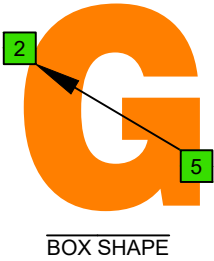

C major scale (ionian mode) SEMITONOMETER

C major scale (ionian mode) BAGED octaves box shapes 6-string guitar 6/7ths guitar tuning B1:E2:A2:D3:G3:B3

5G2

BOX SHAPE

NOTE NAMES

FINGERING

INTERVALS

www.cagedoctaves.com

Zon Brookes

BAGED octaves (6-string guitar : 6/7ths guitar tuning - B1:E2:A2:D3:G3:B3) C major scale (ionian mode) - 5G2 box shape

Musical notation for the C major scale in 6/7ths tuning, including a treble clef staff with a key signature of one sharp (F#) and a guitar tablature staff below it.

BAGED octaves (6-string guitar : 6/7ths guitar tuning - B1:E2:A2:D3:G3:B3) C major scale (ionian mode) - NOTE NAMES : 5G2 box shape

BAGED octaves (6-string guitar : 6/7ths guitar tuning - B1:E2:A2:D3:G3:B3) C major scale (ionian mode) - INTERVALS : 5G2 box shape