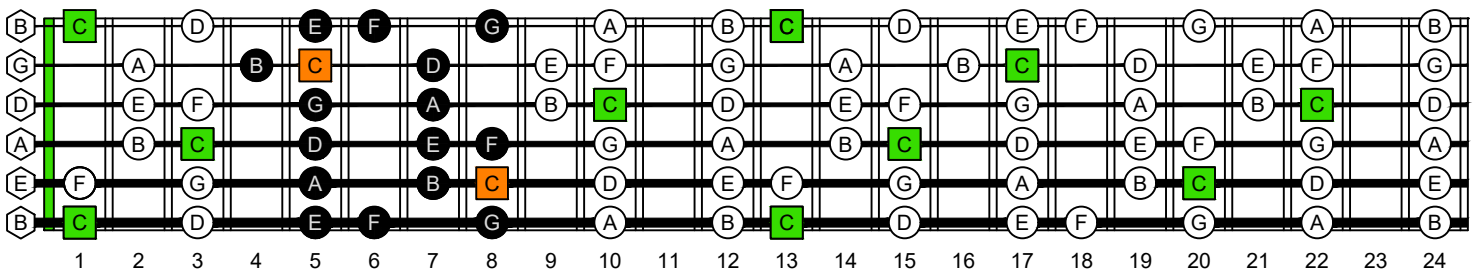

C major scale (ionian mode) SEMITONOMETER

C major scale (ionian mode) BAGED octaves box shapes 6-string guitar 6/7ths guitar tuning B1:E2:A2:D3:G3:B3

5G2

BOX SHAPE

NOTE NAMES

FINGERING

INTERVALS

www.cagedoctaves.com

Zon Brookes

BAGED octaves (6-string guitar : 6/7ths guitar tuning - B1:E2:A2:D3:G3:B3) C major scale (ionian mode) - 5G2 box shape

Musical notation for the C major scale in 6/7ths tuning, including a treble clef staff with a key signature of one sharp (F#) and a guitar tablature staff below it.

BAGED octaves (6-string guitar : 6/7ths guitar tuning - B1:E2:A2:D3:G3:B3) C major scale (ionian mode) - NOTE NAMES : 5G2 box shape

BAGED octaves (6-string guitar : 6/7ths guitar tuning - B1:E2:A2:D3:G3:B3) C major scale (ionian mode) - INTERVALS : 5G2 box shape