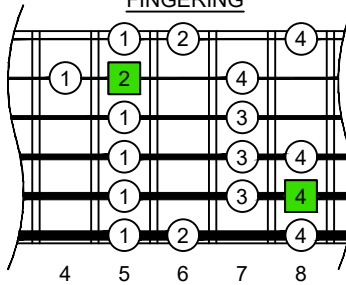

C major scale (ionian mode) SEMITONOMETER

C major scale (ionian mode) BAGED octaves box shapes 6-string guitar 6/7ths guitar tuning B1:E2:A2:D3:G3:B3

5G2

BOX SHAPE

NOTE NAMES

FINGERING

INTERVALS

www.cagedoctaves.com

Zon Brookes

BAGED octaves (6-string guitar : 6/7ths guitar tuning - B1:E2:A2:D3:G3:B3) C major scale (ionian mode) - 5G2 box shape

Musical notation for the C major scale in 6/7ths tuning, including a treble clef staff with a key signature of one sharp (F#) and a guitar tablature staff below it.

BAGED octaves (6-string guitar : 6/7ths guitar tuning - B1:E2:A2:D3:G3:B3) C major scale (ionian mode) - NOTE NAMES : 5G2 box shape

BAGED octaves (6-string guitar : 6/7ths guitar tuning - B1:E2:A2:D3:G3:B3) C major scale (ionian mode) - INTERVALS : 5G2 box shape