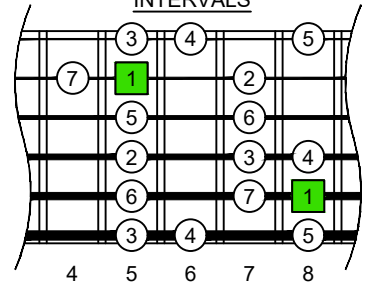

C major scale (ionian mode) SEMITONOMETER

C major scale (ionian mode) BAGED octaves box shapes 6-string guitar 6/7ths guitar tuning B1:E2:A2:D3:G3:B3

5G2

BOX SHAPE

NOTE NAMES

FINGERING

INTERVALS

www.cagedoctaves.com

Zon Brookes

BAGED octaves (6-string guitar : 6/7ths guitar tuning - B1:E2:A2:D3:G3:B3) C major scale (ionian mode) - 5G2 box shape

Musical notation for the C major scale in 6/7ths tuning, including a treble clef staff with a key signature of one sharp (F#) and a guitar tablature staff below it.

BAGED octaves (6-string guitar : 6/7ths guitar tuning - B1:E2:A2:D3:G3:B3) C major scale (ionian mode) - NOTE NAMES : 5G2 box shape

BAGED octaves (6-string guitar : 6/7ths guitar tuning - B1:E2:A2:D3:G3:B3) C major scale (ionian mode) - INTERVALS : 5G2 box shape