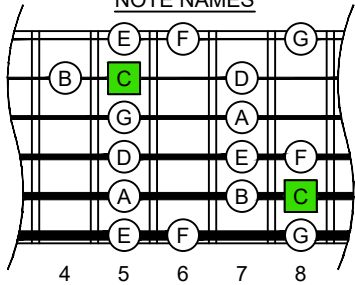

C major scale (ionian mode) SEMITONOMETER

C major scale (ionian mode) BAGED octaves box shapes 6-string guitar 6/7ths guitar tuning B1:E2:A2:D3:G3:B3

5G2

BOX SHAPE

NOTE NAMES

FINGERING

INTERVALS

www.cagedoctaves.com

Zon Brookes

BAGED octaves (6-string guitar : 6/7ths guitar tuning - B1:E2:A2:D3:G3:B3) C major scale (ionian mode) - 5G2 box shape

Musical notation for the C major scale in 6/7ths tuning, including a treble clef staff with a key signature of one sharp (F#) and a guitar tablature staff below it.

BAGED octaves (6-string guitar : 6/7ths guitar tuning - B1:E2:A2:D3:G3:B3) C major scale (ionian mode) - NOTE NAMES : 5G2 box shape

BAGED octaves (6-string guitar : 6/7ths guitar tuning - B1:E2:A2:D3:G3:B3) C major scale (ionian mode) - INTERVALS : 5G2 box shape