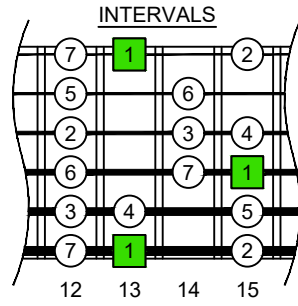

**C**  
major scale  
(*ionian mode*)  
**BAGED**  
octaves  
box shapes  
6-string guitar  
6/7<sup>ths</sup> guitar tuning  
B1:E2:A2:D3:G3:B3

**C major scale (*ionian mode*)  
SEMITONOMETER**

www.cagedoctaves.com

Zon Brookes

BAGED octaves (6-string guitar : 6/7<sup>ths</sup> guitar tuning - B1:E2:A2:D3:G3:B3) C major scale (*ionian mode*) - 6B4B1 box shape at 12

**BAGED octaves (6-string guitar : 6/7<sup>ths</sup> guitar tuning - B1:E2:A2:D3:G3:B3) C major scale (*ionian mode*) - NOTE NAMES : 6B4B1 box shape at 12**

**BAGED octaves (6-string guitar : 6/7<sup>ths</sup> guitar tuning - B1:E2:A2:D3:G3:B3) C major scale (*ionian mode*) - INTERVALS : 6B4B1 box shape at 12**