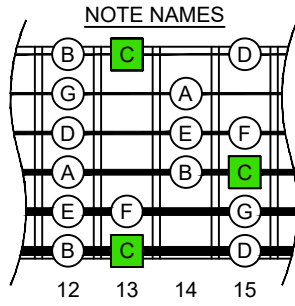

**C**  
major scale  
(*ionian mode*)  
**BAGED**  
octaves  
box shapes  
6-string guitar  
6/7<sup>ths</sup> guitar tuning  
B1:E2:A2:D3:G3:B3

**C major scale (*ionian mode*)  
SEMITONOMETER**

www.cagedoctaves.com

Zon Brookes

BAGED octaves (6-string guitar : 6/7<sup>ths</sup> guitar tuning - B1:E2:A2:D3:G3:B3) C major scale (*ionian mode*) - 6B4B1 box shape at 12

**BAGED octaves (6-string guitar : 6/7<sup>ths</sup> guitar tuning - B1:E2:A2:D3:G3:B3) C major scale (*ionian mode*) - NOTE NAMES : 6B4B1 box shape at 12**

**BAGED octaves (6-string guitar : 6/7<sup>ths</sup> guitar tuning - B1:E2:A2:D3:G3:B3) C major scale (*ionian mode*) - INTERVALS : 6B4B1 box shape at 12**