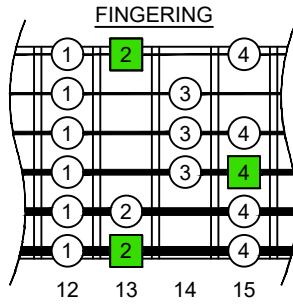

**C**  
major scale  
(*ionian mode*)  
**BAGED**  
octaves  
box shapes  
6-string guitar  
6/7<sup>ths</sup> guitar tuning  
B1:E2:A2:D3:G3:B3

**C major scale (*ionian mode*)  
SEMITONOMETER**

www.cagedoctaves.com

Zon Brookes

BAGED octaves (6-string guitar : 6/7<sup>ths</sup> guitar tuning - B1:E2:A2:D3:G3:B3) C major scale (*ionian mode*) - 6B4B1 box shape at 12

**BAGED octaves (6-string guitar : 6/7<sup>ths</sup> guitar tuning - B1:E2:A2:D3:G3:B3) C major scale (*ionian mode*) - NOTE NAMES : 6B4B1 box shape at 12**

**BAGED octaves (6-string guitar : 6/7<sup>ths</sup> guitar tuning - B1:E2:A2:D3:G3:B3) C major scale (*ionian mode*) - INTERVALS : 6B4B1 box shape at 12**