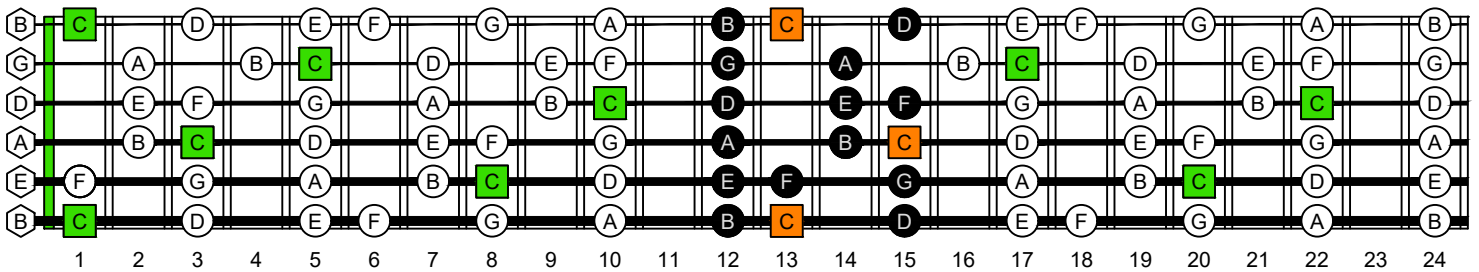

**C**  
major scale  
(*ionian mode*)  
**BAGED**  
octaves  
box shapes  
6-string guitar  
6/7<sup>ths</sup> guitar tuning  
B1:E2:A2:D3:G3:B3

**C major scale (*ionian mode*)  
SEMITONOMETER**

www.cagedoctaves.com

Zon Brookes

BAGED octaves (6-string guitar : 6/7<sup>ths</sup> guitar tuning - B1:E2:A2:D3:G3:B3) C major scale (*ionian mode*) - 6B4B1 box shape at 12

**BAGED octaves (6-string guitar : 6/7<sup>ths</sup> guitar tuning - B1:E2:A2:D3:G3:B3) C major scale (*ionian mode*) - NOTE NAMES : 6B4B1 box shape at 12**

**BAGED octaves (6-string guitar : 6/7<sup>ths</sup> guitar tuning - B1:E2:A2:D3:G3:B3) C major scale (*ionian mode*) - INTERVALS : 6B4B1 box shape at 12**