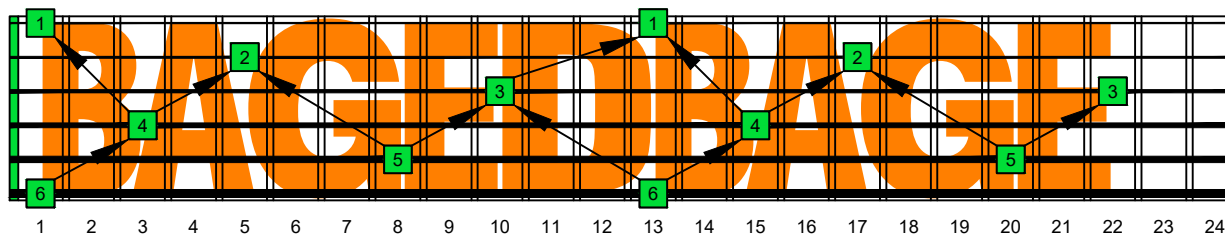

C

major scale
(ionian mode)

BAGED
octaves

6-string guitar

6/7th guitar tuning
B1:E2:A2:D3:G3:B3

BAGED octaves (6-string guitar : 6/7th guitar tuning - B1:E2:A2:D3:G3:B3) **C natural** - ENTIRE FINGERBOARD NOTE NAMES

Musical notation for the C major scale in 6/7th guitar tuning. It includes a treble clef staff with a 4/4 time signature, a guitar TAB staff, and a string diagram staff. The TAB staff shows fret numbers for each string across 16 measures.

1	2	3	4	5	6	7	8	9	10	11	12	13	14	15	16	
1	5	5	5	5	13	13	13	13	13	13	13	13	13	5	5	1
3	3	3	5	10	10	10	15	15	10	10	10	10	5	3	3	3
1	1	3	8	8	8	13	13	13	13	13	8	8	8	3	1	1

6B4B1

6B4A2

4A2

5G2

5E3

5E3D1

6D3D1