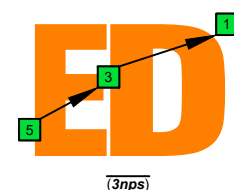

Musical notation for the C major scale in 6/7th guitar tuning. It includes a treble clef staff with a 4/4 time signature, a guitar TAB staff, and a string diagram staff. The TAB staff shows fret numbers for each string across 16 measures.

1	2	3	4	5	6	7	8	9	10	11	12	13	14	15	16	
1	5	5	5	5	13	13	13	13	13	13	13	13	13	5	5	1
3	3	3	5	10	10	10	15	15	10	10	10	10	5	3	3	3
1	1	3	8	8	8	13	13	13	13	13	8	8	8	3	1	1

6B4B1

6B4A2

4A2

5G2

5E3

5E3D1

6D3D1