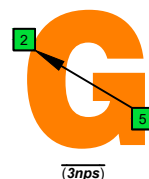

C

major scale
(ionian mode)

BAGED
octaves

6-string guitar

6/7th guitar tuning
B1:E2:A2:D3:G3:B3

BAGED octaves (6-string guitar : 6/7th guitar tuning - B1:E2:A2:D3:G3:B3) **C natural** - ENTIRE FINGERBOARD NOTE NAMES

Musical notation for the C major scale in 6/7th guitar tuning. It includes a treble clef staff with a 4/4 time signature, a guitar TAB staff, and a string diagram staff. The TAB staff shows fret numbers for each string across 16 measures.

1	2	3	4	5	6	7	8	9	10	11	12	13	14	15	16	
1	5	5	5	5	13	13	13	13	13	13	13	13	13	5	5	1
3	3	3	5	10	10	10	15	15	10	10	10	10	5	3	3	3
1	1	3	8	8	8	13	13	13	13	13	8	8	8	3	1	1

6B4B1

6B4A2

4A2

5G2

5E3

5E3D1

6D3D1