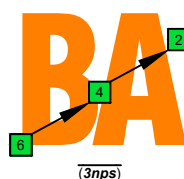

C

major scale
(ionian mode)

BAGED
octaves

6-string guitar

6/7th guitar tuning
B1:E2:A2:D3:G3:B3

BAGED octaves (6-string guitar : 6/7th guitar tuning - B1:E2:A2:D3:G3:B3) **C natural** - ENTIRE FINGERBOARD NOTE NAMES

Musical notation for the C major scale in 6/7th guitar tuning. It includes a treble clef staff with a 4/4 time signature, a guitar TAB staff, and a string diagram staff. The TAB staff shows fret numbers for each string across 16 measures.

1	2	3	4	5	6	7	8	9	10	11	12	13	14	15	16	
1	5	5	5	5	13	13	13	13	13	13	13	13	13	5	5	1
3	3	3	5	10	10	10	15	15	10	10	10	10	5	3	3	3
1	1	3	8	8	8	13	13	13	13	13	8	8	8	3	1	1

6B4B1

6B4A2

4A2

5G2

5E3

5E3D1

6D3D1