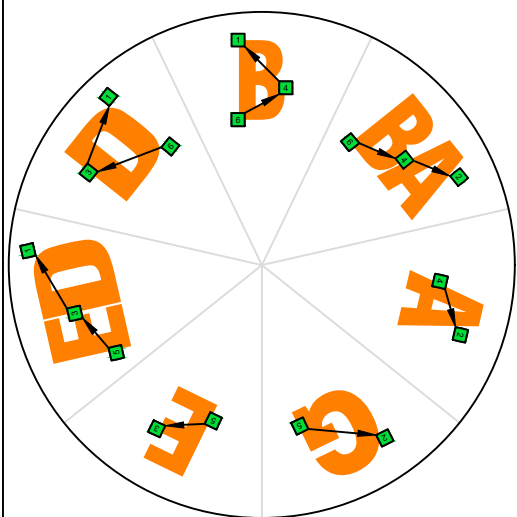

C

major scale
(ionian mode)

BAGED
octaves

6-string guitar

6/7th guitar tuning
B1:E2:A2:D3:G3:B3

BAGED octaves (6-string guitar : 6/7th guitar tuning - B1:E2:A2:D3:G3:B3) **C natural** - ENTIRE FINGERBOARD NOTE NAMES

Musical notation for the C major scale in 6/7th guitar tuning. It includes a treble clef staff with a 4/4 time signature, a guitar TAB staff, and a string diagram staff. The TAB staff shows fret numbers for each string across 16 measures.

1	2	3	4	5	6	7	8	9	10	11	12	13	14	15	16	
1	5	5	5	5	13	13	13	13	13	13	13	13	13	5	5	1
3	3	3	5	10	10	10	15	15	10	10	10	10	5	3	3	3
1	1	3	8	8	8	13	13	13	13	13	8	8	8	3	1	1

6B4B1

6B4A2

4A2

5G2

5E3

5E3D1

6D3D1