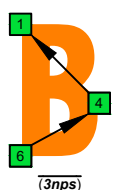

C

major scale
(ionian mode)

BAGED
octaves

6-string guitar

6/7th guitar tuning
B1:E2:A2:D3:G3:B3

BAGED octaves (6-string guitar : 6/7th guitar tuning - B1:E2:A2:D3:G3:B3) **C natural** - ENTIRE FINGERBOARD NOTE NAMES

Musical notation for the C major scale in 6/7th guitar tuning. It includes a treble clef staff with a 4/4 time signature, a guitar TAB staff, and a string diagram staff. The TAB staff shows fret numbers for each string across 16 measures.

1	2	3	4	5	6	7	8	9	10	11	12	13	14	15	16	
1	5	5	5	5	13	13	13	13	13	13	13	13	13	5	5	1
3	3	3	5	10	10	10	15	15	10	10	10	10	5	3	3	3
1	1	3	8	8	8	13	13	13	13	13	8	8	8	3	1	1

6B4B1

6B4A2

4A2

5G2

5E3

5E3D1

6D3D1