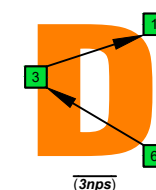

Musical notation for the C major scale in 6/7th guitar tuning. It includes a treble clef staff with a 4/4 time signature, a guitar TAB staff, and a string diagram staff. The TAB staff shows fret numbers for each string across 16 measures.

1	2	3	4	5	6	7	8	9	10	11	12	13	14	15	16	
1	5	5	5	5	13	13	13	13	13	13	13	13	13	5	5	1
3	3	3	5	10	10	10	15	15	10	10	10	10	5	3	3	3
1	1	3	8	8	8	13	13	13	13	13	8	8	8	3	1	1

6B4B1

6B4A2

4A2

5G2

5E3

5E3D1

6D3D1