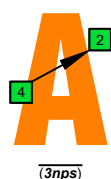

Musical notation for the C major scale in 6/7th guitar tuning. It includes a treble clef staff with a 4/4 time signature, a guitar TAB staff, and a string diagram staff. The TAB staff shows fret numbers for each string across 16 measures.

1	2	3	4	5	6	7	8	9	10	11	12	13	14	15	16	
1	5	5	5	5	13	13	13	13	13	13	13	13	13	5	5	1
3	3	3	5	10	10	10	15	15	10	10	10	10	5	3	3	3
1	1	3	8	8	8	13	13	13	13	13	8	8	8	3	1	1

6B4B1

6B4A2

4A2

5G2

5E3

5E3D1

6D3D1