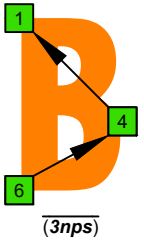

C

major scale
(ionian mode)

BAGED
octaves
box shapes
(3nps)

6-string guitar

6/7^{ths} guitar tuning

B1:E2:A2:D3:G3:B3

C major scale (ionian mode)
SEMITONOMETER

6B4B1 at 12
BOX SHAPE

www.cagedoctaves.com

Zon Brookes

BAGED octaves (6-string guitar : 6/7^{ths} guitar tuning - B1:E2:A2:D3:G3:B3) C major scale (ionian mode) - 6B4B1 box shape at 12 (3nps)

BAGED octaves (6-string guitar : 6/7^{ths} guitar tuning - B1:E2:A2:D3:G3:B3) C major scale (ionian mode) - NOTE NAMES : 6B4B1 box shape at 12 (3nps)

BAGED octaves (6-string guitar : 6/7^{ths} guitar tuning - B1:E2:A2:D3:G3:B3) C major scale (ionian mode) - INTERVALS : 6B4B1 box shape at 12 (3nps)