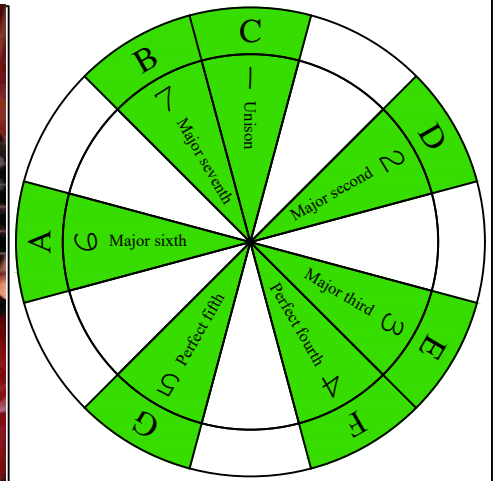

C

major scale
(ionian mode)

BAGED
octaves
box shapes
(3nps)

6-string guitar

6/7^{ths} guitar tuning

B1:E2:A2:D3:G3:B3

C major scale (ionian mode)
SEMITONOMETER

6B4B1 at 12
BOX SHAPE

www.cagedoctaves.com

Zon Brookes

BAGED octaves (6-string guitar : 6/7^{ths} guitar tuning - B1:E2:A2:D3:G3:B3) C major scale (ionian mode) - 6B4B1 box shape at 12 (3nps)

BAGED octaves (6-string guitar : 6/7^{ths} guitar tuning - B1:E2:A2:D3:G3:B3) C major scale (ionian mode) - NOTE NAMES : 6B4B1 box shape at 12 (3nps)

BAGED octaves (6-string guitar : 6/7^{ths} guitar tuning - B1:E2:A2:D3:G3:B3) C major scale (ionian mode) - INTERVALS : 6B4B1 box shape at 12 (3nps)