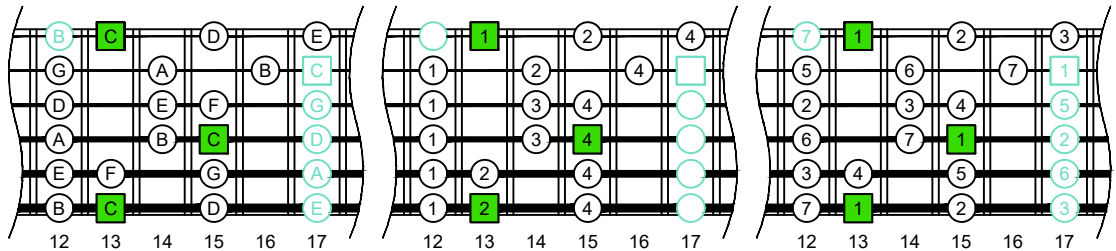

C

major scale
(ionian mode)

BAGED
octaves
box shapes
(3nps)

6-string guitar

6/7^{ths} guitar tuning

B1:E2:A2:D3:G3:B3

C major scale (ionian mode)
SEMITONOMETER

6B4B1 at 12
BOX SHAPE

www.cagedoctaves.com

Zon Brookes

BAGED octaves (6-string guitar : 6/7^{ths} guitar tuning - B1:E2:A2:D3:G3:B3) C major scale (ionian mode) - 6B4B1 box shape at 12 (3nps)

BAGED octaves (6-string guitar : 6/7^{ths} guitar tuning - B1:E2:A2:D3:G3:B3) C major scale (ionian mode) - NOTE NAMES : 6B4B1 box shape at 12 (3nps)

BAGED octaves (6-string guitar : 6/7^{ths} guitar tuning - B1:E2:A2:D3:G3:B3) C major scale (ionian mode) - INTERVALS : 6B4B1 box shape at 12 (3nps)