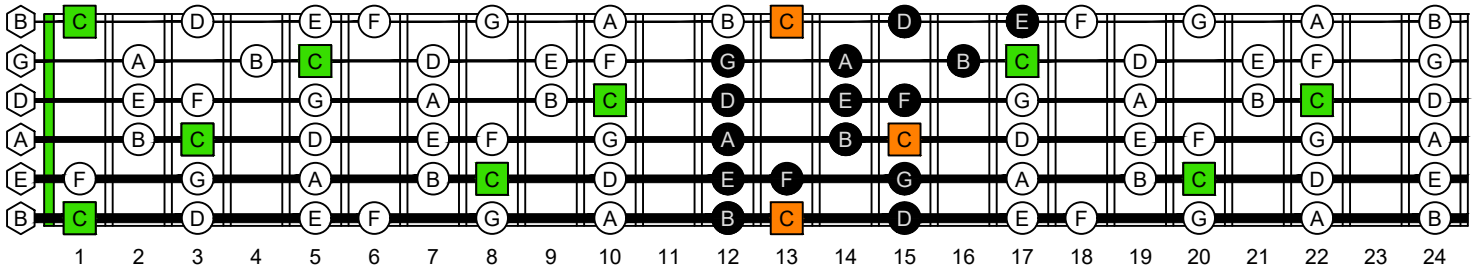

C

major scale
(ionian mode)

BAGED
octaves
box shapes
(3nps)

6-string guitar

6/7^{ths} guitar tuning

B1:E2:A2:D3:G3:B3

C major scale (ionian mode)
SEMITONOMETER

6B4B1 at 12
BOX SHAPE

www.cagedoctaves.com

Zon Brookes

BAGED octaves (6-string guitar : 6/7^{ths} guitar tuning - B1:E2:A2:D3:G3:B3) C major scale (ionian mode) - 6B4B1 box shape at 12 (3nps)

BAGED octaves (6-string guitar : 6/7^{ths} guitar tuning - B1:E2:A2:D3:G3:B3) C major scale (ionian mode) - NOTE NAMES : 6B4B1 box shape at 12 (3nps)

BAGED octaves (6-string guitar : 6/7^{ths} guitar tuning - B1:E2:A2:D3:G3:B3) C major scale (ionian mode) - INTERVALS : 6B4B1 box shape at 12 (3nps)