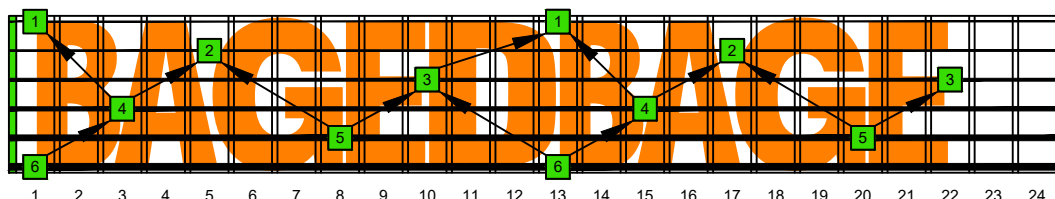

BAGED octaves (6-string guitar : 6/7^{ths} guitar tuning - B1:E2:A2:D3:G3:B3) **C natural** - ENTIRE FINGERBOARD NOTE NAMES

BAGED octaves (6-string guitar : 6/7^{ths} guitar tuning - B1:E2:A2:D3:G3:B3) **C major scale (ionian mode)** - ENTIRE FINGERBOARD NOTE NAMES

BAGED octaves (6-string guitar : 6/7^{ths} guitar tuning - B1:E2:A2:D3:G3:B3) **C major scale (ionian mode)** - NOTE NAMES : **6B4B1** box shape (3nps)

BAGED octaves (6-string guitar : 6/7^{ths} guitar tuning - B1:E2:A2:D3:G3:B3) **C major scale (ionian mode)** - NOTE NAMES : **6B4A2** box shape (3nps)

BAGED octaves (6-string guitar : 6/7^{ths} guitar tuning - B1:E2:A2:D3:G3:B3) **C major scale (ionian mode)** - NOTE NAMES : **4A2** box shape (3nps)

BAGED octaves (6-string guitar : 6/7^{ths} guitar tuning - B1:E2:A2:D3:G3:B3) **C major scale (ionian mode)** - NOTE NAMES : **5G2** box shape (3nps)

BAGED octaves (6-string guitar : 6/7^{ths} guitar tuning - B1:E2:A2:D3:G3:B3) **C major scale (ionian mode)** - NOTE NAMES : **5E3** box shape (3nps)

BAGED octaves (6-string guitar : 6/7^{ths} guitar tuning - B1:E2:A2:D3:G3:B3) **C major scale (ionian mode)** - NOTE NAMES : **5E3D1** box shape (3nps)