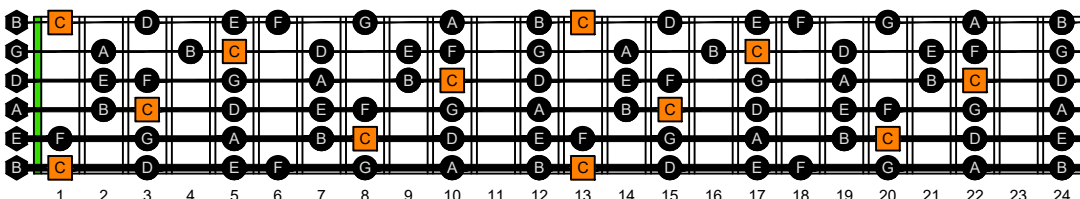

BAGED octaves (6-string guitar : 6/7^{ths} guitar tuning - B1:E2:A2:D3:G3:B3) **C natural** - ENTIRE FINGERBOARD NOTE NAMES

BAGED octaves (6-string guitar : 6/7^{ths} guitar tuning - B1:E2:A2:D3:G3:B3) **C major scale (ionian mode)** - ENTIRE FINGERBOARD NOTE NAMES

BAGED octaves (6-string guitar : 6/7^{ths} guitar tuning - B1:E2:A2:D3:G3:B3) **C major scale (ionian mode)** - NOTE NAMES : **6B4B1** box shape (3nps)

BAGED octaves (6-string guitar : 6/7^{ths} guitar tuning - B1:E2:A2:D3:G3:B3) **C major scale (ionian mode)** - NOTE NAMES : **6B4A2** box shape (3nps)

BAGED octaves (6-string guitar : 6/7^{ths} guitar tuning - B1:E2:A2:D3:G3:B3) **C major scale (ionian mode)** - NOTE NAMES : **4A2** box shape (3nps)

BAGED octaves (6-string guitar : 6/7^{ths} guitar tuning - B1:E2:A2:D3:G3:B3) **C major scale (ionian mode)** - NOTE NAMES : **5G2** box shape (3nps)

BAGED octaves (6-string guitar : 6/7^{ths} guitar tuning - B1:E2:A2:D3:G3:B3) **C major scale (ionian mode)** - NOTE NAMES : **5E3** box shape (3nps)

BAGED octaves (6-string guitar : 6/7^{ths} guitar tuning - B1:E2:A2:D3:G3:B3) **C major scale (ionian mode)** - NOTE NAMES : **5E3D1** box shape (3nps)