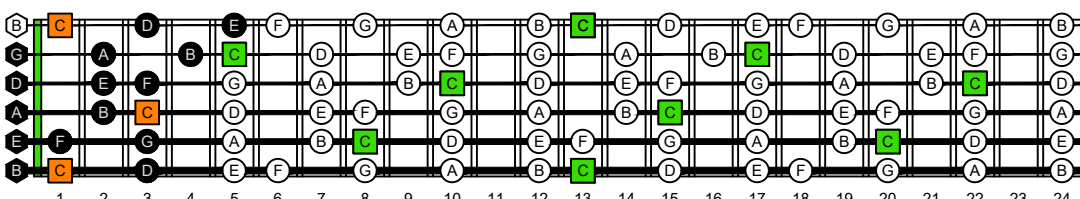

BAGED octaves (6-string guitar : 6/7^{ths} guitar tuning - B1:E2:A2:D3:G3:B3) **C natural** - ENTIRE FINGERBOARD NOTE NAMES

BAGED octaves (6-string guitar : 6/7^{ths} guitar tuning - B1:E2:A2:D3:G3:B3) **C major scale (ionian mode)** - ENTIRE FINGERBOARD NOTE NAMES

BAGED octaves (6-string guitar : 6/7^{ths} guitar tuning - B1:E2:A2:D3:G3:B3) **C major scale (ionian mode)** - NOTE NAMES : **6B4B1** box shape (3nps)

BAGED octaves (6-string guitar : 6/7^{ths} guitar tuning - B1:E2:A2:D3:G3:B3) **C major scale (ionian mode)** - NOTE NAMES : **6B4A2** box shape (3nps)

BAGED octaves (6-string guitar : 6/7^{ths} guitar tuning - B1:E2:A2:D3:G3:B3) **C major scale (ionian mode)** - NOTE NAMES : **4A2** box shape (3nps)

BAGED octaves (6-string guitar : 6/7^{ths} guitar tuning - B1:E2:A2:D3:G3:B3) **C major scale (ionian mode)** - NOTE NAMES : **5G2** box shape (3nps)

BAGED octaves (6-string guitar : 6/7^{ths} guitar tuning - B1:E2:A2:D3:G3:B3) **C major scale (ionian mode)** - NOTE NAMES : **5E3** box shape (3nps)

BAGED octaves (6-string guitar : 6/7^{ths} guitar tuning - B1:E2:A2:D3:G3:B3) **C major scale (ionian mode)** - NOTE NAMES : **5E3D1** box shape (3nps)