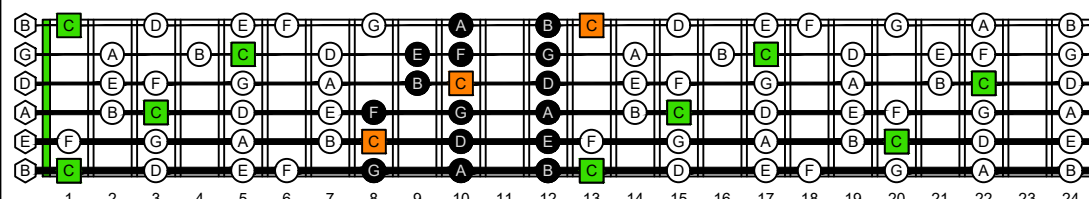

BAGED octaves (6-string guitar : 6/7^{ths} guitar tuning - B1:E2:A2:D3:G3:B3) **C natural** - ENTIRE FINGERBOARD NOTE NAMES

BAGED octaves (6-string guitar : 6/7^{ths} guitar tuning - B1:E2:A2:D3:G3:B3) **C major scale (ionian mode)** - ENTIRE FINGERBOARD NOTE NAMES

BAGED octaves (6-string guitar : 6/7^{ths} guitar tuning - B1:E2:A2:D3:G3:B3) **C major scale (ionian mode)** - NOTE NAMES : **6B4B1** box shape (3nps)

BAGED octaves (6-string guitar : 6/7^{ths} guitar tuning - B1:E2:A2:D3:G3:B3) **C major scale (ionian mode)** - NOTE NAMES : **6B4A2** box shape (3nps)

BAGED octaves (6-string guitar : 6/7^{ths} guitar tuning - B1:E2:A2:D3:G3:B3) **C major scale (ionian mode)** - NOTE NAMES : **4A2** box shape (3nps)

BAGED octaves (6-string guitar : 6/7^{ths} guitar tuning - B1:E2:A2:D3:G3:B3) **C major scale (ionian mode)** - NOTE NAMES : **5G2** box shape (3nps)

BAGED octaves (6-string guitar : 6/7^{ths} guitar tuning - B1:E2:A2:D3:G3:B3) **C major scale (ionian mode)** - NOTE NAMES : **5E3** box shape (3nps)

BAGED octaves (6-string guitar : 6/7^{ths} guitar tuning - B1:E2:A2:D3:G3:B3) **C major scale (ionian mode)** - NOTE NAMES : **5E3D1** box shape (3nps)