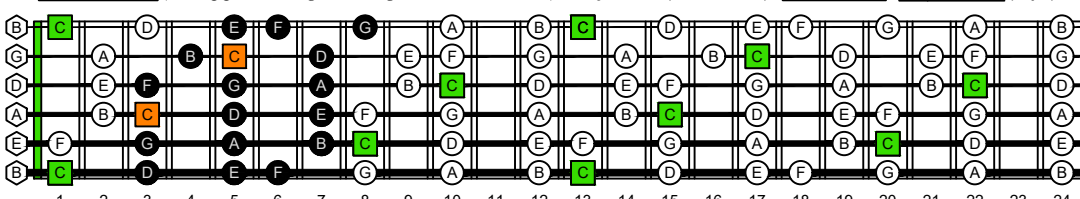

BAGED octaves (6-string guitar : 6/7^{ths} guitar tuning - B1:E2:A2:D3:G3:B3) **C natural** - ENTIRE FINGERBOARD NOTE NAMES

BAGED octaves (6-string guitar : 6/7^{ths} guitar tuning - B1:E2:A2:D3:G3:B3) **C major scale (ionian mode)** - ENTIRE FINGERBOARD NOTE NAMES

BAGED octaves (6-string guitar : 6/7^{ths} guitar tuning - B1:E2:A2:D3:G3:B3) **C major scale (ionian mode)** - NOTE NAMES : **6B4B1** box shape (3nps)

BAGED octaves (6-string guitar : 6/7^{ths} guitar tuning - B1:E2:A2:D3:G3:B3) **C major scale (ionian mode)** - NOTE NAMES : **6B4A2** box shape (3nps)

BAGED octaves (6-string guitar : 6/7^{ths} guitar tuning - B1:E2:A2:D3:G3:B3) **C major scale (ionian mode)** - NOTE NAMES : **4A2** box shape (3nps)

BAGED octaves (6-string guitar : 6/7^{ths} guitar tuning - B1:E2:A2:D3:G3:B3) **C major scale (ionian mode)** - NOTE NAMES : **5G2** box shape (3nps)

BAGED octaves (6-string guitar : 6/7^{ths} guitar tuning - B1:E2:A2:D3:G3:B3) **C major scale (ionian mode)** - NOTE NAMES : **6D3D1** box shape (3nps)

BAGED octaves (6-string guitar : 6/7^{ths} guitar tuning - B1:E2:A2:D3:G3:B3) **C major scale (ionian mode)** - NOTE NAMES : **6B4B1** box shape at 12 (3nps)