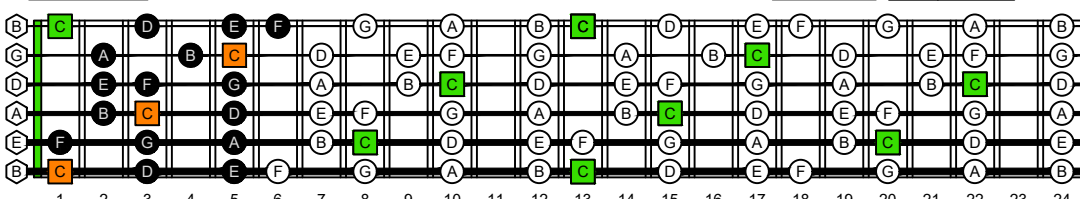

BAGED octaves (6-string guitar : 6/7^{ths} guitar tuning - B1:E2:A2:D3:G3:B3) **C natural** - ENTIRE FINGERBOARD NOTE NAMES

BAGED octaves (6-string guitar : 6/7^{ths} guitar tuning - B1:E2:A2:D3:G3:B3) **C major scale (ionian mode)** - ENTIRE FINGERBOARD NOTE NAMES

BAGED octaves (6-string guitar : 6/7^{ths} guitar tuning - B1:E2:A2:D3:G3:B3) **C major scale (ionian mode)** - NOTE NAMES : **6B4B1** box shape (3nps)

BAGED octaves (6-string guitar : 6/7^{ths} guitar tuning - B1:E2:A2:D3:G3:B3) **C major scale (ionian mode)** - NOTE NAMES : **6B4A2** box shape (3nps)

BAGED octaves (6-string guitar : 6/7^{ths} guitar tuning - B1:E2:A2:D3:G3:B3) **C major scale (ionian mode)** - NOTE NAMES : **4A2** box shape (3nps)

BAGED octaves (6-string guitar : 6/7^{ths} guitar tuning - B1:E2:A2:D3:G3:B3) **C major scale (ionian mode)** - NOTE NAMES : **5G2** box shape (3nps)

BAGED octaves (6-string guitar : 6/7^{ths} guitar tuning - B1:E2:A2:D3:G3:B3) **C major scale (ionian mode)** - NOTE NAMES : **5E3** box shape (3nps)

BAGED octaves (6-string guitar : 6/7^{ths} guitar tuning - B1:E2:A2:D3:G3:B3) **C major scale (ionian mode)** - NOTE NAMES : **5E3D1** box shape (3nps)