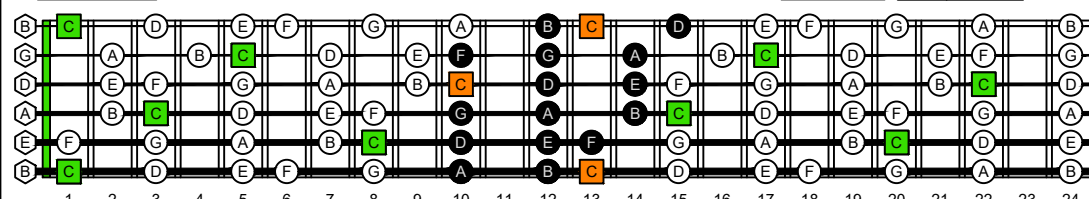

BAGED octaves (6-string guitar : 6/7^{ths} guitar tuning - B1:E2:A2:D3:G3:B3) **C major scale (ionian mode)** - NOTE NAMES : **6B4B1** box shape at 12 (3nps)

BAGED octaves (6-string guitar : 6/7^{ths} guitar tuning - B1:E2:A2:D3:G3:B3) **C major scale (ionian mode)** - NOTE NAMES : **6D3D1** box shape (3nps)