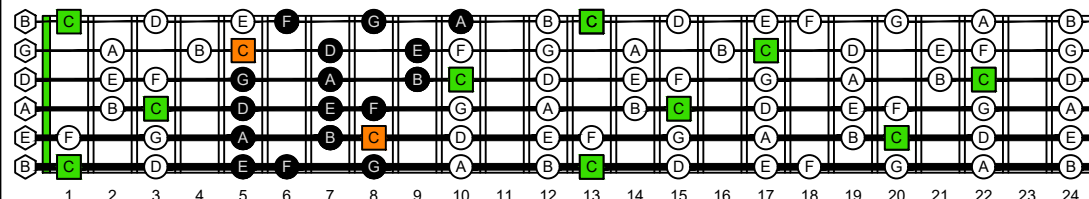

BAGED octaves (6-string guitar : 6/7^{ths} guitar tuning - B1:E2:A2:D3:G3:B3) **C natural** - ENTIRE FINGERBOARD NOTE NAMES

BAGED octaves (6-string guitar : 6/7^{ths} guitar tuning - B1:E2:A2:D3:G3:B3) **C major scale (ionian mode)** - ENTIRE FINGERBOARD NOTE NAMES

BAGED octaves (6-string guitar : 6/7^{ths} guitar tuning - B1:E2:A2:D3:G3:B3) **C major scale (ionian mode)** - NOTE NAMES : **6B4B1** box shape (3nps)

BAGED octaves (6-string guitar : 6/7^{ths} guitar tuning - B1:E2:A2:D3:G3:B3) **C major scale (ionian mode)** - NOTE NAMES : **6B4A2** box shape (3nps)

BAGED octaves (6-string guitar : 6/7^{ths} guitar tuning - B1:E2:A2:D3:G3:B3) **C major scale (ionian mode)** - NOTE NAMES : **4A2** box shape (3nps)

BAGED octaves (6-string guitar : 6/7^{ths} guitar tuning - B1:E2:A2:D3:G3:B3) **C major scale (ionian mode)** - NOTE NAMES : **5G2** box shape (3nps)

BAGED octaves (6-string guitar : 6/7^{ths} guitar tuning - B1:E2:A2:D3:G3:B3) **C major scale (ionian mode)** - NOTE NAMES : **5E3** box shape (3nps)

BAGED octaves (6-string guitar : 6/7^{ths} guitar tuning - B1:E2:A2:D3:G3:B3) **C major scale (ionian mode)** - NOTE NAMES : **5E3D1** box shape (3nps)