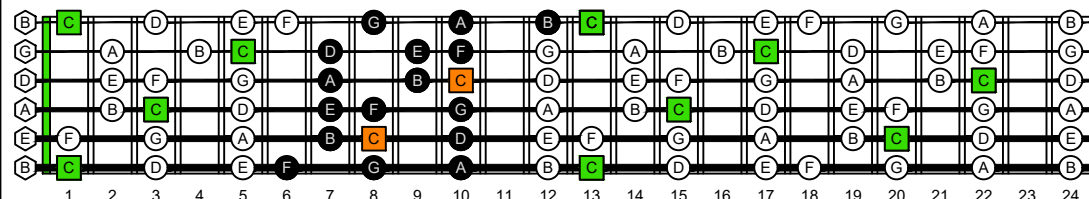

BAGED octaves (6-string guitar : 6/7^{ths} guitar tuning - B1:E2:A2:D3:G3:B3) **C natural** - ENTIRE FINGERBOARD NOTE NAMES

BAGED octaves (6-string guitar : 6/7^{ths} guitar tuning - B1:E2:A2:D3:G3:B3) **C major scale (ionian mode)** - ENTIRE FINGERBOARD NOTE NAMES

BAGED octaves (6-string guitar : 6/7^{ths} guitar tuning - B1:E2:A2:D3:G3:B3) **C major scale (ionian mode)** - NOTE NAMES : **6B4B1** box shape (3nps)

BAGED octaves (6-string guitar : 6/7^{ths} guitar tuning - B1:E2:A2:D3:G3:B3) **C major scale (ionian mode)** - NOTE NAMES : **6B4A2** box shape (3nps)

BAGED octaves (6-string guitar : 6/7^{ths} guitar tuning - B1:E2:A2:D3:G3:B3) **C major scale (ionian mode)** - NOTE NAMES : **4A2** box shape (3nps)

BAGED octaves (6-string guitar : 6/7^{ths} guitar tuning - B1:E2:A2:D3:G3:B3) **C major scale (ionian mode)** - NOTE NAMES : **5G2** box shape (3nps)

BAGED octaves (6-string guitar : 6/7^{ths} guitar tuning - B1:E2:A2:D3:G3:B3) **C major scale (ionian mode)** - NOTE NAMES : **5E3** box shape (3nps)

BAGED octaves (6-string guitar : 6/7^{ths} guitar tuning - B1:E2:A2:D3:G3:B3) **C major scale (ionian mode)** - NOTE NAMES : **5E3D1** box shape (3nps)