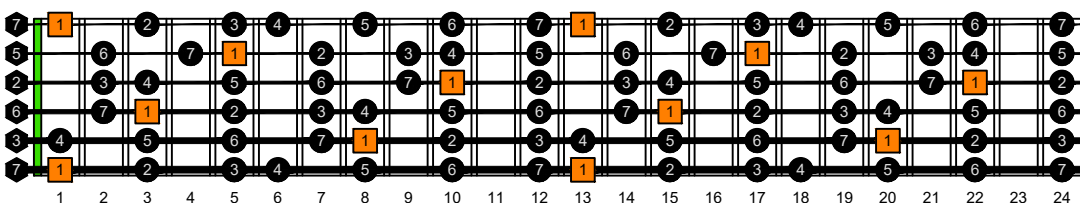

BAGED octaves (6-string guitar : 6/7th guitar tuning - B1:E2:A2:D3:G3:B3) **C natural** - ENTIRE FINGERBOARD NOTE NAMES

BAGED octaves (6-string guitar : 6/7th guitar tuning - B1:E2:A2:D3:G3:B3) **C major scale (ionian mode)** - ENTIRE FINGERBOARD INTERVALS

BAGED octaves (6-string guitar : 6/7th guitar tuning - B1:E2:A2:D3:G3:B3) **C major scale (ionian mode)** - INTERVALS : 6B4B1 box shape (3nps)

BAGED octaves (6-string guitar : 6/7th guitar tuning - B1:E2:A2:D3:G3:B3) **C major scale (ionian mode)** - INTERVALS : 6B4A2 box shape (3nps)

BAGED octaves (6-string guitar : 6/7th guitar tuning - B1:E2:A2:D3:G3:B3) **C major scale (ionian mode)** - INTERVALS : 4A2 box shape (3nps)

BAGED octaves (6-string guitar : 6/7th guitar tuning - B1:E2:A2:D3:G3:B3) **C major scale (ionian mode)** - INTERVALS : 5G2 box shape (3nps)

BAGED octaves (6-string guitar : 6/7th guitar tuning - B1:E2:A2:D3:G3:B3) **C major scale (ionian mode)** - INTERVALS : 6D3D1 box shape (3nps)

BAGED octaves (6-string guitar : 6/7th guitar tuning - B1:E2:A2:D3:G3:B3) **C major scale (ionian mode)** - INTERVALS : 6B4B1 box shape at 12 (3nps)