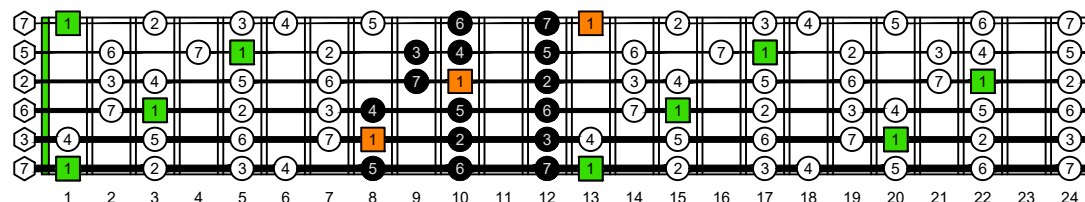

BAGED octaves (6-string guitar : 6/7th guitar tuning - B1:E2:A2:D3:G3:B3) **C natural** - ENTIRE FINGERBOARD NOTE NAMES

BAGED octaves (6-string guitar : 6/7th guitar tuning - B1:E2:A2:D3:G3:B3) **C major scale (ionian mode)** - ENTIRE FINGERBOARD INTERVALS

BAGED octaves (6-string guitar : 6/7th guitar tuning - B1:E2:A2:D3:G3:B3) **C major scale (ionian mode)** - INTERVALS : 6B4B1 box shape (3nps)

BAGED octaves (6-string guitar : 6/7th guitar tuning - B1:E2:A2:D3:G3:B3) **C major scale (ionian mode)** - INTERVALS : 6B4A2 box shape (3nps)

BAGED octaves (6-string guitar : 6/7th guitar tuning - B1:E2:A2:D3:G3:B3) **C major scale (ionian mode)** - INTERVALS : 4A2 box shape (3nps)

BAGED octaves (6-string guitar : 6/7th guitar tuning - B1:E2:A2:D3:G3:B3) **C major scale (ionian mode)** - INTERVALS : 5G2 box shape (3nps)

BAGED octaves (6-string guitar : 6/7th guitar tuning - B1:E2:A2:D3:G3:B3) **C major scale (ionian mode)** - INTERVALS : 5E3 box shape (3nps)

BAGED octaves (6-string guitar : 6/7th guitar tuning - B1:E2:A2:D3:G3:B3) **C major scale (ionian mode)** - INTERVALS : 5E3D1 box shape (3nps)