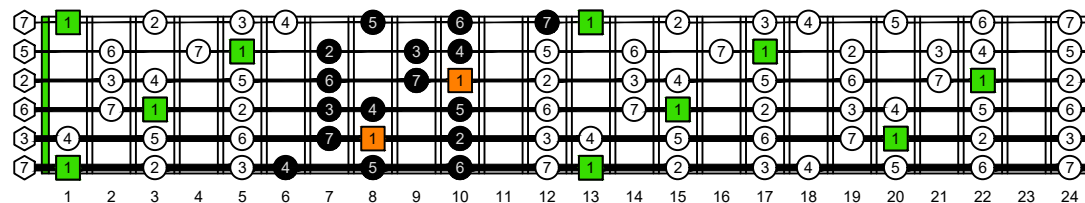

BAGED octaves (6-string guitar : 6/7th guitar tuning - B1:E2:A2:D3:G3:B3) **C natural** - ENTIRE FINGERBOARD NOTE NAMES

BAGED octaves (6-string guitar : 6/7th guitar tuning - B1:E2:A2:D3:G3:B3) **C major scale (ionian mode)** - ENTIRE FINGERBOARD INTERVALS

BAGED octaves (6-string guitar : 6/7th guitar tuning - B1:E2:A2:D3:G3:B3) **C major scale (ionian mode)** - INTERVALS : 6B4B1 box shape (3nps)

BAGED octaves (6-string guitar : 6/7th guitar tuning - B1:E2:A2:D3:G3:B3) **C major scale (ionian mode)** - INTERVALS : 6B4A2 box shape (3nps)

BAGED octaves (6-string guitar : 6/7th guitar tuning - B1:E2:A2:D3:G3:B3) **C major scale (ionian mode)** - INTERVALS : 4A2 box shape (3nps)

BAGED octaves (6-string guitar : 6/7th guitar tuning - B1:E2:A2:D3:G3:B3) **C major scale (ionian mode)** - INTERVALS : 5G2 box shape (3nps)

BAGED octaves (6-string guitar : 6/7th guitar tuning - B1:E2:A2:D3:G3:B3) **C major scale (ionian mode)** - INTERVALS : 5E3 box shape (3nps)

BAGED octaves (6-string guitar : 6/7th guitar tuning - B1:E2:A2:D3:G3:B3) **C major scale (ionian mode)** - INTERVALS : 5E3D1 box shape (3nps)