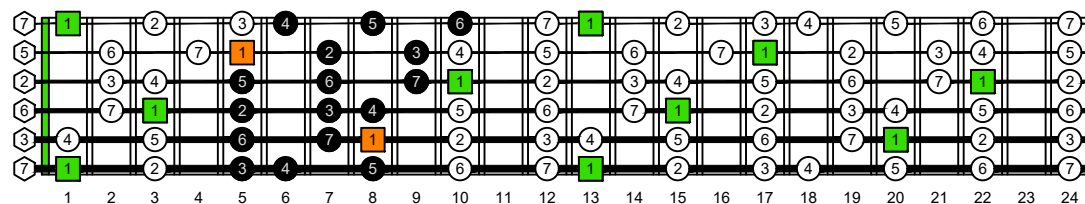

BAGED octaves (6-string guitar : 6/7th guitar tuning - B1:E2:A2:D3:G3:B3) **C natural** - ENTIRE FINGERBOARD NOTE NAMES

BAGED octaves (6-string guitar : 6/7th guitar tuning - B1:E2:A2:D3:G3:B3) **C major scale (ionian mode)** - ENTIRE FINGERBOARD INTERVALS

BAGED octaves (6-string guitar : 6/7th guitar tuning - B1:E2:A2:D3:G3:B3) **C major scale (ionian mode)** - INTERVALS : 6B4B1 box shape (3nps)

BAGED octaves (6-string guitar : 6/7th guitar tuning - B1:E2:A2:D3:G3:B3) **C major scale (ionian mode)** - INTERVALS : 6B4A2 box shape (3nps)

BAGED octaves (6-string guitar : 6/7th guitar tuning - B1:E2:A2:D3:G3:B3) **C major scale (ionian mode)** - INTERVALS : 4A2 box shape (3nps)

BAGED octaves (6-string guitar : 6/7th guitar tuning - B1:E2:A2:D3:G3:B3) **C major scale (ionian mode)** - INTERVALS : 5G2 box shape (3nps)

BAGED octaves (6-string guitar : 6/7th guitar tuning - B1:E2:A2:D3:G3:B3) **C major scale (ionian mode)** - INTERVALS : 5E3 box shape (3nps)

BAGED octaves (6-string guitar : 6/7th guitar tuning - B1:E2:A2:D3:G3:B3) **C major scale (ionian mode)** - INTERVALS : 5E3D1 box shape (3nps)