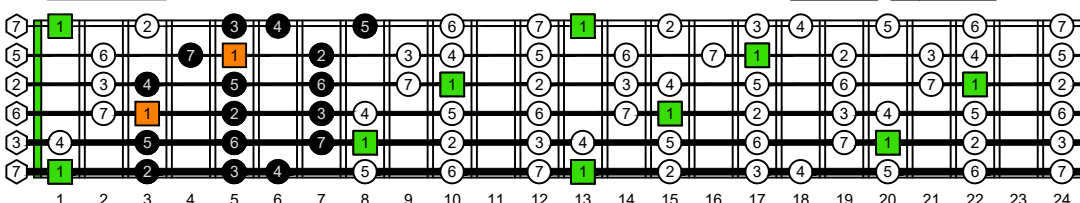

BAGED octaves (6-string guitar : 6/7th guitar tuning - B1:E2:A2:D3:G3:B3) **C natural** - ENTIRE FINGERBOARD NOTE NAMES

BAGED octaves (6-string guitar : 6/7th guitar tuning - B1:E2:A2:D3:G3:B3) **C major scale (ionian mode)** - ENTIRE FINGERBOARD INTERVALS

BAGED octaves (6-string guitar : 6/7th guitar tuning - B1:E2:A2:D3:G3:B3) **C major scale (ionian mode)** - INTERVALS : 6B4B1 box shape (3nps)

BAGED octaves (6-string guitar : 6/7th guitar tuning - B1:E2:A2:D3:G3:B3) **C major scale (ionian mode)** - INTERVALS : 6B4A2 box shape (3nps)

BAGED octaves (6-string guitar : 6/7th guitar tuning - B1:E2:A2:D3:G3:B3) **C major scale (ionian mode)** - INTERVALS : 4A2 box shape (3nps)

BAGED octaves (6-string guitar : 6/7th guitar tuning - B1:E2:A2:D3:G3:B3) **C major scale (ionian mode)** - INTERVALS : 5G2 box shape (3nps)

BAGED octaves (6-string guitar : 6/7th guitar tuning - B1:E2:A2:D3:G3:B3) **C major scale (ionian mode)** - INTERVALS : 6D3D1 box shape (3nps)

BAGED octaves (6-string guitar : 6/7th guitar tuning - B1:E2:A2:D3:G3:B3) **C major scale (ionian mode)** - INTERVALS : 6B4B1 box shape at 12 (3nps)