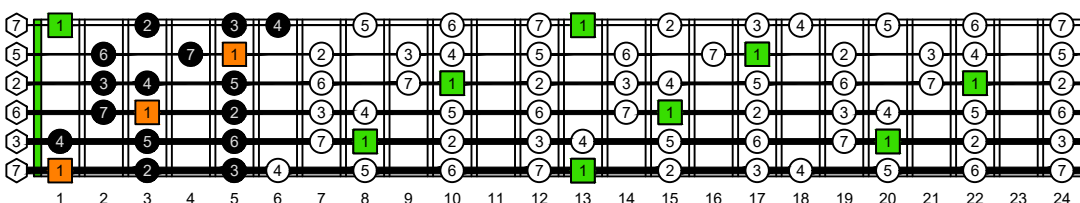

BAGED octaves (6-string guitar : 6/7th guitar tuning - B1:E2:A2:D3:G3:B3) **C natural** - ENTIRE FINGERBOARD NOTE NAMES

BAGED octaves (6-string guitar : 6/7th guitar tuning - B1:E2:A2:D3:G3:B3) **C major scale (ionian mode)** - ENTIRE FINGERBOARD INTERVALS

BAGED octaves (6-string guitar : 6/7th guitar tuning - B1:E2:A2:D3:G3:B3) **C major scale (ionian mode)** - INTERVALS : 6B4B1 box shape (3nps)

BAGED octaves (6-string guitar : 6/7th guitar tuning - B1:E2:A2:D3:G3:B3) **C major scale (ionian mode)** - INTERVALS : 6B4A2 box shape (3nps)

BAGED octaves (6-string guitar : 6/7th guitar tuning - B1:E2:A2:D3:G3:B3) **C major scale (ionian mode)** - INTERVALS : 4A2 box shape (3nps)

BAGED octaves (6-string guitar : 6/7th guitar tuning - B1:E2:A2:D3:G3:B3) **C major scale (ionian mode)** - INTERVALS : 5G2 box shape (3nps)

BAGED octaves (6-string guitar : 6/7th guitar tuning - B1:E2:A2:D3:G3:B3) **C major scale (ionian mode)** - INTERVALS : 6D3D1 box shape (3nps)

BAGED octaves (6-string guitar : 6/7th guitar tuning - B1:E2:A2:D3:G3:B3) **C major scale (ionian mode)** - INTERVALS : 6B4B1 box shape at 12 (3nps)