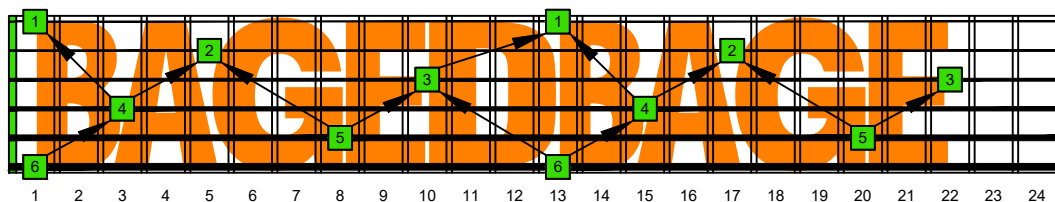

BAGED octaves (6-string guitar : 6/7th guitar tuning - B1:E2:A2:D3:G3:B3) **C natural** - ENTIRE FINGERBOARD NOTE NAMES

BAGED octaves (6-string guitar : 6/7th guitar tuning - B1:E2:A2:D3:G3:B3) **C major scale (ionian mode)** - ENTIRE FINGERBOARD INTERVALS

BAGED octaves (6-string guitar : 6/7th guitar tuning - B1:E2:A2:D3:G3:B3) **C major scale (ionian mode)** - INTERVALS : 6B4B1 box shape (3nps)

BAGED octaves (6-string guitar : 6/7th guitar tuning - B1:E2:A2:D3:G3:B3) **C major scale (ionian mode)** - INTERVALS : 6B4A2 box shape (3nps)

BAGED octaves (6-string guitar : 6/7th guitar tuning - B1:E2:A2:D3:G3:B3) **C major scale (ionian mode)** - INTERVALS : 4A2 box shape (3nps)

BAGED octaves (6-string guitar : 6/7th guitar tuning - B1:E2:A2:D3:G3:B3) **C major scale (ionian mode)** - INTERVALS : 5G2 box shape (3nps)

BAGED octaves (6-string guitar : 6/7th guitar tuning - B1:E2:A2:D3:G3:B3) **C major scale (ionian mode)** - INTERVALS : 5E3 box shape (3nps)

BAGED octaves (6-string guitar : 6/7th guitar tuning - B1:E2:A2:D3:G3:B3) **C major scale (ionian mode)** - INTERVALS : 5E3D1 box shape (3nps)