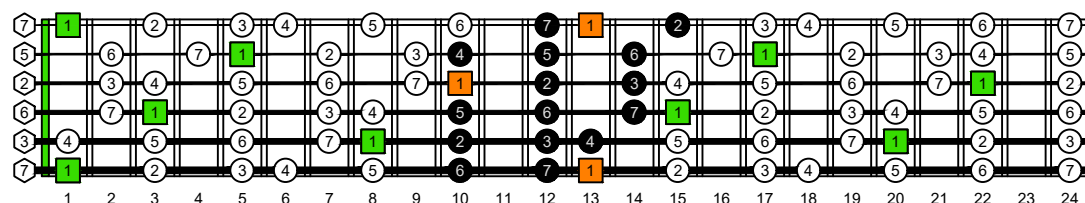

BAGED octaves (6-string guitar : 6/7th guitar tuning - B1:E2:A2:D3:G3:B3) **C major scale (ionian mode)** - INTERVALS : 6B4B1 box shape at 12 (3nps)

BAGED octaves (6-string guitar : 6/7th guitar tuning - B1:E2:A2:D3:G3:B3) **C major scale (ionian mode)** - INTERVALS : 6D3D1 box shape (3nps)