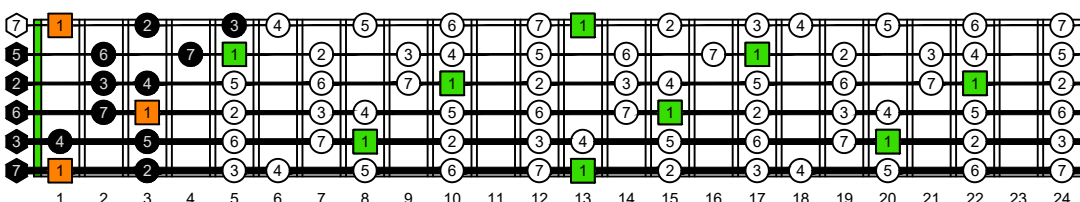

BAGED octaves (6-string guitar : 6/7th guitar tuning - B1:E2:A2:D3:G3:B3) **C natural** - ENTIRE FINGERBOARD NOTE NAMES

BAGED octaves (6-string guitar : 6/7th guitar tuning - B1:E2:A2:D3:G3:B3) **C major scale (ionian mode)** - ENTIRE FINGERBOARD INTERVALS

BAGED octaves (6-string guitar : 6/7th guitar tuning - B1:E2:A2:D3:G3:B3) **C major scale (ionian mode)** - INTERVALS : 6B4B1 box shape (3nps)

BAGED octaves (6-string guitar : 6/7th guitar tuning - B1:E2:A2:D3:G3:B3) **C major scale (ionian mode)** - INTERVALS : 6B4A2 box shape (3nps)

BAGED octaves (6-string guitar : 6/7th guitar tuning - B1:E2:A2:D3:G3:B3) **C major scale (ionian mode)** - INTERVALS : 4A2 box shape (3nps)

BAGED octaves (6-string guitar : 6/7th guitar tuning - B1:E2:A2:D3:G3:B3) **C major scale (ionian mode)** - INTERVALS : 5G2 box shape (3nps)

BAGED octaves (6-string guitar : 6/7th guitar tuning - B1:E2:A2:D3:G3:B3) **C major scale (ionian mode)** - INTERVALS : 6D3D1 box shape (3nps)

BAGED octaves (6-string guitar : 6/7th guitar tuning - B1:E2:A2:D3:G3:B3) **C major scale (ionian mode)** - INTERVALS : 6B4B1 box shape at 12 (3nps)