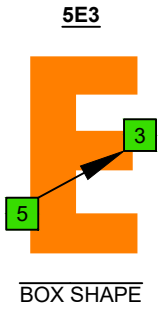

**C**  
pentatonic major scale  
**BAGED**  
octaves  
box shapes  
6-string guitar  
6/7<sup>th</sup>s guitar tuning  
B1:E2:A2:D3:G3:B3

C pentatonic major scale  
SEMITONOMETER

www.cagedoctaves.com

Zon Brookes

BAGED octaves (6-string guitar : 6/7<sup>th</sup>s guitar tuning - B1:E2:A2:D3:G3:B3) C pentatonic major scale - 5E3 box shape

**BAGED octaves** (6-string guitar : 6/7<sup>th</sup>s guitar tuning - B1:E2:A2:D3:G3:B3) C pentatonic major scale - **NOTE NAMES** : 5E3 box shape

**BAGED octaves** (6-string guitar : 6/7<sup>th</sup>s guitar tuning - B1:E2:A2:D3:G3:B3) C pentatonic major scale - **INTERVALS** : 5E3 box shape