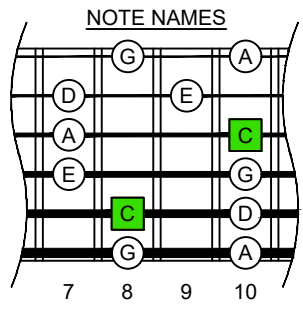

**C**  
pentatonic major scale  
**BAGED**  
octaves  
box shapes  
6-string guitar  
6/7<sup>th</sup>s guitar tuning  
B1:E2:A2:D3:G3:B3

C pentatonic major scale  
SEMITONOMETER

www.cagedoctaves.com

Zon Brookes

BAGED octaves (6-string guitar : 6/7<sup>th</sup>s guitar tuning - B1:E2:A2:D3:G3:B3) C pentatonic major scale - 5E3 box shape

**BAGED octaves** (6-string guitar : 6/7<sup>th</sup>s guitar tuning - B1:E2:A2:D3:G3:B3) C pentatonic major scale - **NOTE NAMES** : 5E3 box shape

**BAGED octaves** (6-string guitar : 6/7<sup>th</sup>s guitar tuning - B1:E2:A2:D3:G3:B3) C pentatonic major scale - **INTERVALS** : 5E3 box shape