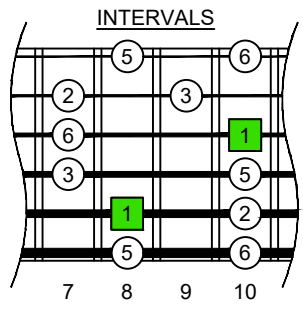

**C**  
pentatonic major scale  
**BAGED**  
octaves  
box shapes  
6-string guitar  
6/7<sup>th</sup>s guitar tuning  
B1:E2:A2:D3:G3:B3

C pentatonic major scale  
SEMITONOMETER

www.cagedoctaves.com

Zon Brookes

BAGED octaves (6-string guitar : 6/7<sup>th</sup>s guitar tuning - B1:E2:A2:D3:G3:B3) C pentatonic major scale - 5E3 box shape

**BAGED octaves** (6-string guitar : 6/7<sup>th</sup>s guitar tuning - B1:E2:A2:D3:G3:B3) C pentatonic major scale - **NOTE NAMES** : 5E3 box shape

**BAGED octaves** (6-string guitar : 6/7<sup>th</sup>s guitar tuning - B1:E2:A2:D3:G3:B3) C pentatonic major scale - **INTERVALS** : 5E3 box shape