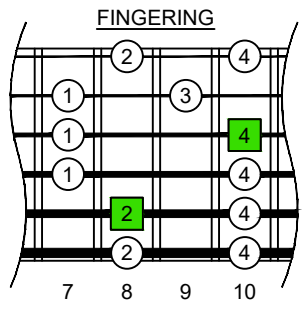

**C**  
pentatonic major scale  
**BAGED**  
octaves  
box shapes  
6-string guitar  
6/7<sup>th</sup>s guitar tuning  
B1:E2:A2:D3:G3:B3

C pentatonic major scale  
SEMITONOMETER

www.cagedoctaves.com

Zon Brookes

BAGED octaves (6-string guitar : 6/7<sup>th</sup>s guitar tuning - B1:E2:A2:D3:G3:B3) C pentatonic major scale - 5E3 box shape

**BAGED octaves** (6-string guitar : 6/7<sup>th</sup>s guitar tuning - B1:E2:A2:D3:G3:B3) C pentatonic major scale - **NOTE NAMES** : 5E3 box shape

**BAGED octaves** (6-string guitar : 6/7<sup>th</sup>s guitar tuning - B1:E2:A2:D3:G3:B3) C pentatonic major scale - **INTERVALS** : 5E3 box shape