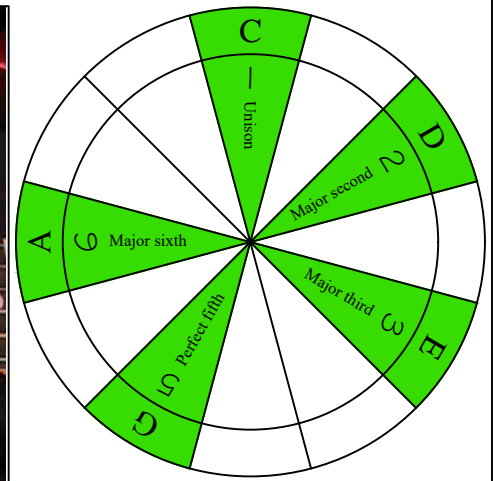

**C**  
pentatonic major scale  
**BAGED**  
octaves  
box shapes  
6-string guitar  
6/7<sup>th</sup>s guitar tuning  
B1:E2:A2:D3:G3:B3

C pentatonic major scale  
SEMITONOMETER

www.cagedoctaves.com

Zon Brookes

BAGED octaves (6-string guitar : 6/7<sup>th</sup>s guitar tuning - B1:E2:A2:D3:G3:B3) C pentatonic major scale - 5E3 box shape

**BAGED octaves** (6-string guitar : 6/7<sup>th</sup>s guitar tuning - B1:E2:A2:D3:G3:B3) C pentatonic major scale - **NOTE NAMES** : 5E3 box shape

**BAGED octaves** (6-string guitar : 6/7<sup>th</sup>s guitar tuning - B1:E2:A2:D3:G3:B3) C pentatonic major scale - **INTERVALS** : 5E3 box shape