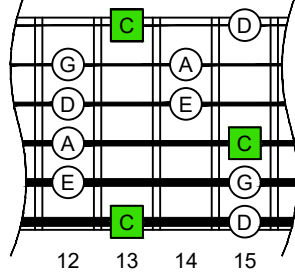

C
pentatonic major scale
BAGED
octaves
box shapes
6-string guitar
6/7th guitar tuning
B1:E2:A2:D3:G3:B3

C pentatonic major scale
SEMITONOMETER

6B4B1 at 12

BOX SHAPE

NOTE NAMES

FINGERING

INTERVALS

www.cagedoctaves.com

Zon Brookes

BAGED octaves (6-string guitar : 6/7th guitar tuning - B1:E2:A2:D3:G3:B3) C pentatonic major scale - 6B4B1 box shape at 12

BAGED octaves (6-string guitar : 6/7th guitar tuning - B1:E2:A2:D3:G3:B3) C pentatonic major scale - **NOTE NAMES** : 6B4B1 box shape at 12

BAGED octaves (6-string guitar : 6/7th guitar tuning - B1:E2:A2:D3:G3:B3) C pentatonic major scale - **INTERVALS** : 6B4B1 box shape at 12