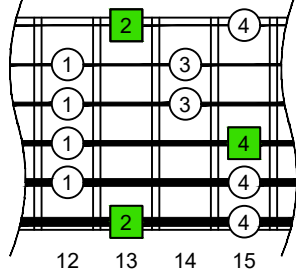

C
pentatonic major scale
BAGED
octaves
box shapes
6-string guitar
6/7th guitar tuning
B1:E2:A2:D3:G3:B3

C pentatonic major scale
SEMITONOMETER

6B4B1 at 12

BOX SHAPE

NOTE NAMES

FINGERING

INTERVALS

www.cagedoctaves.com

Zon Brookes

BAGED octaves (6-string guitar : 6/7th guitar tuning - B1:E2:A2:D3:G3:B3) C pentatonic major scale - 6B4B1 box shape at 12

BAGED octaves (6-string guitar : 6/7th guitar tuning - B1:E2:A2:D3:G3:B3) C pentatonic major scale - **NOTE NAMES** : 6B4B1 box shape at 12

BAGED octaves (6-string guitar : 6/7th guitar tuning - B1:E2:A2:D3:G3:B3) C pentatonic major scale - **INTERVALS** : 6B4B1 box shape at 12