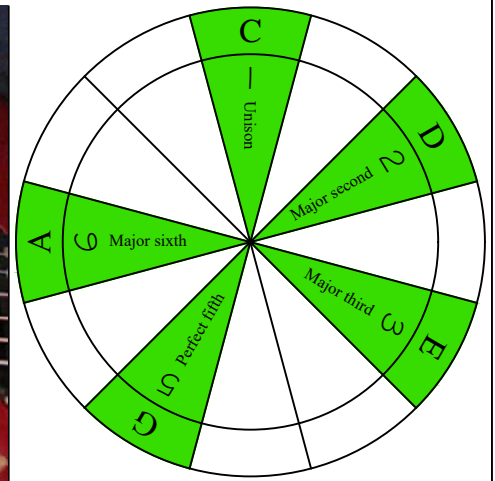

C
pentatonic major scale
BAGED
octaves
box shapes
6-string guitar
6/7th guitar tuning
B1:E2:A2:D3:G3:B3

C pentatonic major scale
SEMITONOMETER

6B4B1 at 12

BOX SHAPE

NOTE NAMES

FINGERING

INTERVALS

www.cagedoctaves.com

Zon Brookes

BAGED octaves (6-string guitar : 6/7th guitar tuning - B1:E2:A2:D3:G3:B3) C pentatonic major scale - 6B4B1 box shape at 12

BAGED octaves (6-string guitar : 6/7th guitar tuning - B1:E2:A2:D3:G3:B3) C pentatonic major scale - **NOTE NAMES** : 6B4B1 box shape at 12