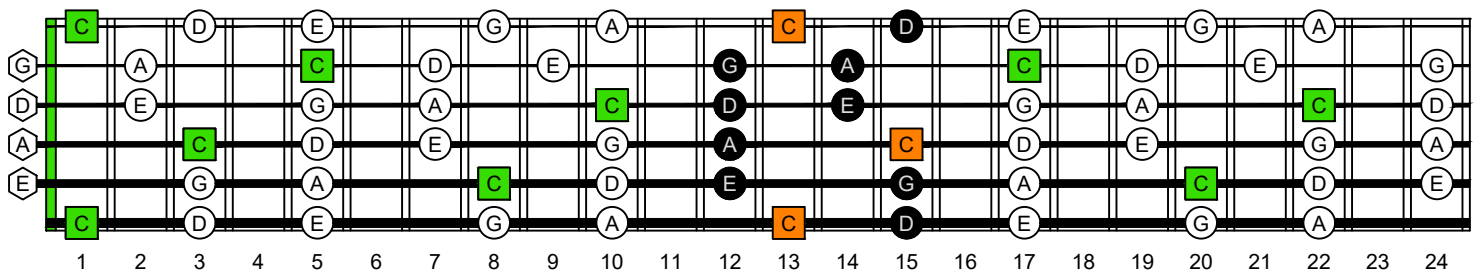

C
pentatonic major scale
BAGED
octaves
box shapes
6-string guitar
6/7th guitar tuning
B1:E2:A2:D3:G3:B3

C pentatonic major scale
SEMITONOMETER

6B4B1 at 12

BOX SHAPE

NOTE NAMES

FINGERING

INTERVALS

www.cagedoctaves.com

Zon Brookes

BAGED octaves (6-string guitar : 6/7th guitar tuning - B1:E2:A2:D3:G3:B3) C pentatonic major scale - 6B4B1 box shape at 12

BAGED octaves (6-string guitar : 6/7th guitar tuning - B1:E2:A2:D3:G3:B3) C pentatonic major scale - **NOTE NAMES** : 6B4B1 box shape at 12

BAGED octaves (6-string guitar : 6/7th guitar tuning - B1:E2:A2:D3:G3:B3) C pentatonic major scale - **INTERVALS** : 6B4B1 box shape at 12