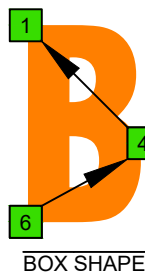

C
pentatonic major scale
BAGED
octaves
box shapes
6-string guitar
6/7th guitar tuning
B1:E2:A2:D3:G3:B3

C pentatonic major scale
SEMITONOMETER

6B4B1 at 12

BOX SHAPE

NOTE NAMES

FINGERING

INTERVALS

www.cagedoctaves.com

Zon Brookes

BAGED octaves (6-string guitar : 6/7th guitar tuning - B1:E2:A2:D3:G3:B3) C pentatonic major scale - 6B4B1 box shape at 12

BAGED octaves (6-string guitar : 6/7th guitar tuning - B1:E2:A2:D3:G3:B3) C pentatonic major scale - **NOTE NAMES** : 6B4B1 box shape at 12

BAGED octaves (6-string guitar : 6/7th guitar tuning - B1:E2:A2:D3:G3:B3) C pentatonic major scale - **INTERVALS** : 6B4B1 box shape at 12