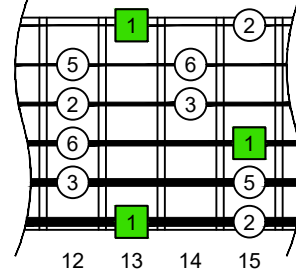

C
pentatonic major scale
BAGED
octaves
box shapes
6-string guitar
6/7th guitar tuning
B1:E2:A2:D3:G3:B3

C pentatonic major scale
SEMITONOMETER

6B4B1 at 12

BOX SHAPE

NOTE NAMES

FINGERING

INTERVALS

www.cagedoctaves.com

Zon Brookes

BAGED octaves (6-string guitar : 6/7th guitar tuning - B1:E2:A2:D3:G3:B3) C pentatonic major scale - 6B4B1 box shape at 12

BAGED octaves (6-string guitar : 6/7th guitar tuning - B1:E2:A2:D3:G3:B3) C pentatonic major scale - **NOTE NAMES** : 6B4B1 box shape at 12

BAGED octaves (6-string guitar : 6/7th guitar tuning - B1:E2:A2:D3:G3:B3) C pentatonic major scale - **INTERVALS** : 6B4B1 box shape at 12