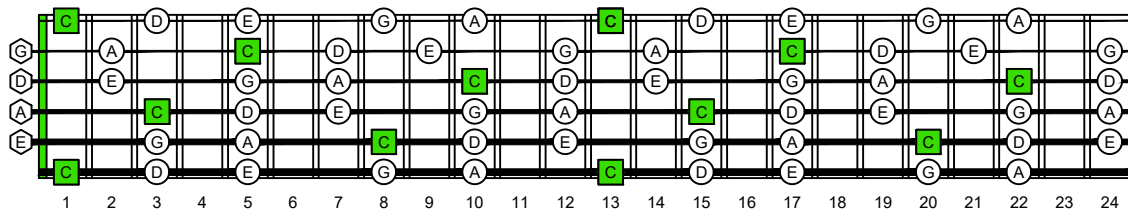

BAGED octaves (6-string guitar : 6/7th guitar tuning - B1:E2:A2:D3:G3:B3) **C pentatonic major scale** - ENTIRE FINGERBOARD NOTE NAMES

BAGED octaves (6-string guitar : 6/7th guitar tuning - B1:E2:A2:D3:G3:B3) **C pentatonic major scale** - ENTIRE FINGERBOARD INTERVALS

C
pentatonic
major scale
BAGED
octaves
box shapes
6-string guitar
6/7th guitar tuning
B1:E2:A2:D3:G3:B3

C pentatonic major scale
SEMITONOMETER

6B4B1
BOX SHAPE

4A2
BOX SHAPE

5G2
BOX SHAPE

5E3
BOX SHAPE

6D3D1
BOX SHAPE