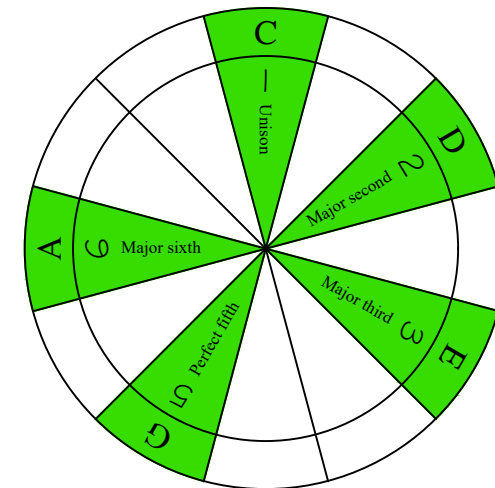

BAGED octaves (6-string guitar : 6/7th guitar tuning - B1:E2:A2:D3:G3:B3) **C pentatonic major scale** - ENTIRE FINGERBOARD NOTE NAMES

BAGED octaves (6-string guitar : 6/7th guitar tuning - B1:E2:A2:D3:G3:B3) **C pentatonic major scale** - ENTIRE FINGERBOARD INTERVALS

C
pentatonic
major scale
BAGED
octaves
box shapes
6-string guitar
6/7th guitar tuning
B1:E2:A2:D3:G3:B3

C pentatonic major scale
SEMITONOMETER

6B4B1
BOX SHAPE

4A2
BOX SHAPE

5G2
BOX SHAPE

5E3
BOX SHAPE

6D3D1
BOX SHAPE