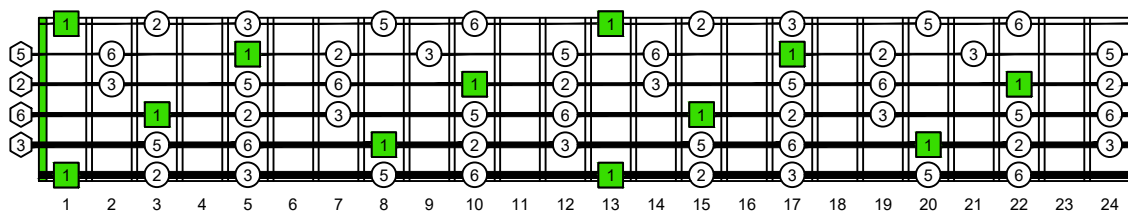

BAGED octaves (6-string guitar : 6/7th guitar tuning - B1:E2:A2:D3:G3:B3) **C pentatonic major scale** - ENTIRE FINGERBOARD NOTE NAMES

BAGED octaves (6-string guitar : 6/7th guitar tuning - B1:E2:A2:D3:G3:B3) **C pentatonic major scale** - ENTIRE FINGERBOARD INTERVALS

C
pentatonic
major scale
BAGED
octaves
box shapes
6-string guitar
6/7th guitar tuning
B1:E2:A2:D3:G3:B3

C pentatonic major scale
SEMITONOMETER

6B4B1
BOX SHAPE

4A2
BOX SHAPE

5G2
BOX SHAPE

5E3
BOX SHAPE

6D3D1
BOX SHAPE