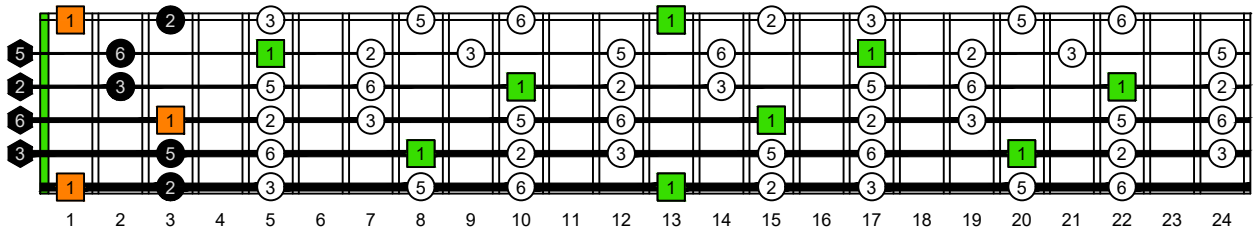

BAGED octaves (6-string guitar : 6/7th guitar tuning - B1:E2:A2:D3:G3:B3) **C natural** - ENTIRE FINGERBOARD NOTE NAMES

BAGED octaves (6-string guitar : 6/7th guitar tuning - B1:E2:A2:D3:G3:B3) **C pentatonic major scale** - ENTIRE FINGERBOARD INTERVALS

BAGED octaves (6-string guitar : 6/7th guitar tuning - B1:E2:A2:D3:G3:B3) **C pentatonic major scale** - INTERVALS : **6B4B1** box shape

BAGED octaves (6-string guitar : 6/7th guitar tuning - B1:E2:A2:D3:G3:B3) **C pentatonic major scale** - INTERVALS : **4A2** box shape

BAGED octaves (6-string guitar : 6/7th guitar tuning - B1:E2:A2:D3:G3:B3) **C pentatonic major scale** - INTERVALS : **5G2** box shape

BAGED octaves (6-string guitar : 6/7th guitar tuning - B1:E2:A2:D3:G3:B3) **C pentatonic major scale** - INTERVALS : **5E3** box shape

BAGED octaves (6-string guitar : 6/7th guitar tuning - B1:E2:A2:D3:G3:B3) **C pentatonic major scale** - INTERVALS : **6D3D1** box shape

BAGED octaves (6-string guitar : 6/7th guitar tuning - B1:E2:A2:D3:G3:B3) **C pentatonic major scale** - INTERVALS : **6B4B1** box shape at 12