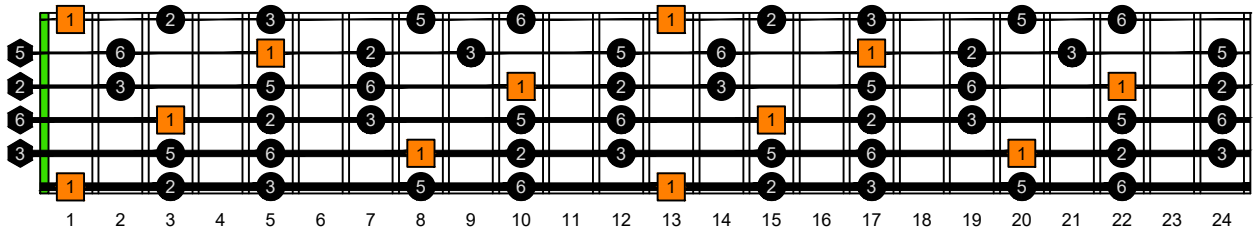

BAGED octaves (6-string guitar : 6/7th guitar tuning - B1:E2:A2:D3:G3:B3) **C natural** - ENTIRE FINGERBOARD NOTE NAMES

BAGED octaves (6-string guitar : 6/7th guitar tuning - B1:E2:A2:D3:G3:B3) **C pentatonic major scale** - ENTIRE FINGERBOARD INTERVALS

BAGED octaves (6-string guitar : 6/7th guitar tuning - B1:E2:A2:D3:G3:B3) **C pentatonic major scale** - INTERVALS : **6B4B1** box shape

BAGED octaves (6-string guitar : 6/7th guitar tuning - B1:E2:A2:D3:G3:B3) **C pentatonic major scale** - INTERVALS : **4A2** box shape

BAGED octaves (6-string guitar : 6/7th guitar tuning - B1:E2:A2:D3:G3:B3) **C pentatonic major scale** - INTERVALS : **5G2** box shape

BAGED octaves (6-string guitar : 6/7th guitar tuning - B1:E2:A2:D3:G3:B3) **C pentatonic major scale** - INTERVALS : **5E3** box shape

BAGED octaves (6-string guitar : 6/7th guitar tuning - B1:E2:A2:D3:G3:B3) **C pentatonic major scale** - INTERVALS : **6D3D1** box shape

BAGED octaves (6-string guitar : 6/7th guitar tuning - B1:E2:A2:D3:G3:B3) **C pentatonic major scale** - INTERVALS : **6B4B1** box shape at 12