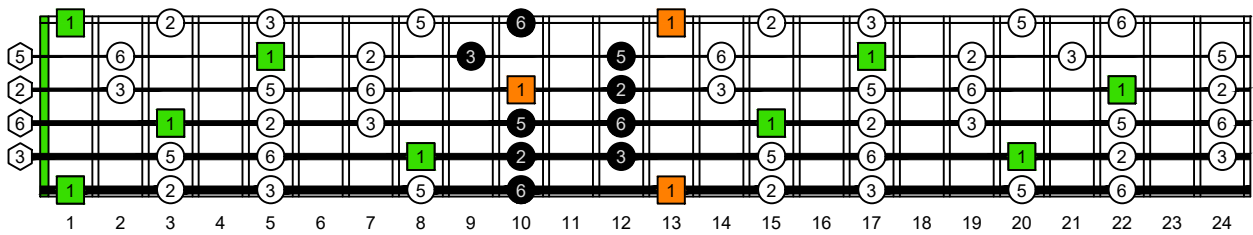

BAGED octaves (6-string guitar : 6/7th guitar tuning - B1:E2:A2:D3:G3:B3) **C natural** - ENTIRE FINGERBOARD NOTE NAMES

BAGED octaves (6-string guitar : 6/7th guitar tuning - B1:E2:A2:D3:G3:B3) **C pentatonic major scale** - ENTIRE FINGERBOARD INTERVALS

BAGED octaves (6-string guitar : 6/7th guitar tuning - B1:E2:A2:D3:G3:B3) **C pentatonic major scale** - INTERVALS : **6B4B1** box shape

BAGED octaves (6-string guitar : 6/7th guitar tuning - B1:E2:A2:D3:G3:B3) **C pentatonic major scale** - INTERVALS : **4A2** box shape

BAGED octaves (6-string guitar : 6/7th guitar tuning - B1:E2:A2:D3:G3:B3) **C pentatonic major scale** - INTERVALS : **5G2** box shape

BAGED octaves (6-string guitar : 6/7th guitar tuning - B1:E2:A2:D3:G3:B3) **C pentatonic major scale** - INTERVALS : **5E3** box shape

BAGED octaves (6-string guitar : 6/7th guitar tuning - B1:E2:A2:D3:G3:B3) **C pentatonic major scale** - INTERVALS : **6D3D1** box shape

BAGED octaves (6-string guitar : 6/7th guitar tuning - B1:E2:A2:D3:G3:B3) **C pentatonic major scale** - INTERVALS : **6B4B1** box shape at 12