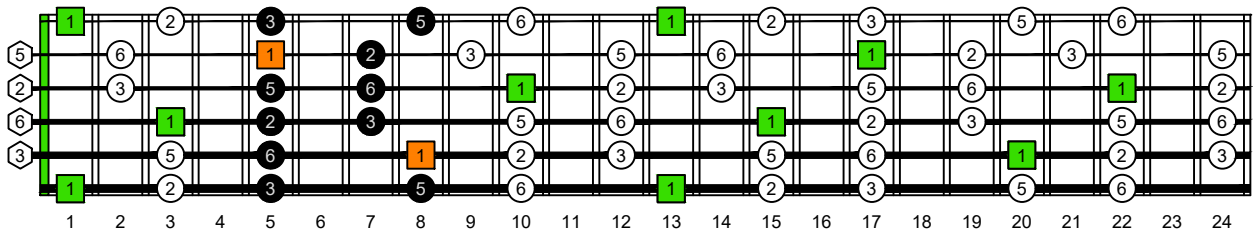

BAGED octaves (6-string guitar : 6/7th guitar tuning - B1:E2:A2:D3:G3:B3) **C natural** - ENTIRE FINGERBOARD NOTE NAMES

BAGED octaves (6-string guitar : 6/7th guitar tuning - B1:E2:A2:D3:G3:B3) **C pentatonic major scale** - ENTIRE FINGERBOARD INTERVALS

BAGED octaves (6-string guitar : 6/7th guitar tuning - B1:E2:A2:D3:G3:B3) **C pentatonic major scale** - INTERVALS : **6B4B1** box shape

BAGED octaves (6-string guitar : 6/7th guitar tuning - B1:E2:A2:D3:G3:B3) **C pentatonic major scale** - INTERVALS : **4A2** box shape

BAGED octaves (6-string guitar : 6/7th guitar tuning - B1:E2:A2:D3:G3:B3) **C pentatonic major scale** - INTERVALS : **5G2** box shape

BAGED octaves (6-string guitar : 6/7th guitar tuning - B1:E2:A2:D3:G3:B3) **C pentatonic major scale** - INTERVALS : **5E3** box shape

BAGED octaves (6-string guitar : 6/7th guitar tuning - B1:E2:A2:D3:G3:B3) **C pentatonic major scale** - INTERVALS : **6D3D1** box shape

BAGED octaves (6-string guitar : 6/7th guitar tuning - B1:E2:A2:D3:G3:B3) **C pentatonic major scale** - INTERVALS : **6B4B1** box shape at 12