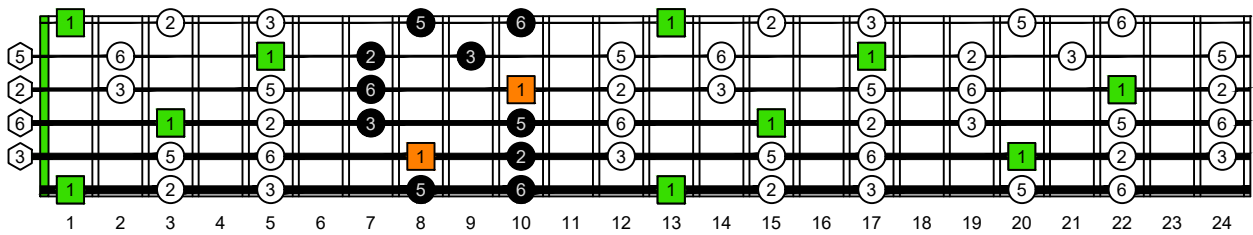

BAGED octaves (6-string guitar : 6/7th guitar tuning - B1:E2:A2:D3:G3:B3) **C natural** - ENTIRE FINGERBOARD NOTE NAMES

BAGED octaves (6-string guitar : 6/7th guitar tuning - B1:E2:A2:D3:G3:B3) **C pentatonic major scale** - ENTIRE FINGERBOARD INTERVALS

BAGED octaves (6-string guitar : 6/7th guitar tuning - B1:E2:A2:D3:G3:B3) **C pentatonic major scale** - INTERVALS : **6B4B1** box shape

BAGED octaves (6-string guitar : 6/7th guitar tuning - B1:E2:A2:D3:G3:B3) **C pentatonic major scale** - INTERVALS : **4A2** box shape

BAGED octaves (6-string guitar : 6/7th guitar tuning - B1:E2:A2:D3:G3:B3) **C pentatonic major scale** - INTERVALS : **5G2** box shape

BAGED octaves (6-string guitar : 6/7th guitar tuning - B1:E2:A2:D3:G3:B3) **C pentatonic major scale** - INTERVALS : **5E3** box shape

BAGED octaves (6-string guitar : 6/7th guitar tuning - B1:E2:A2:D3:G3:B3) **C pentatonic major scale** - INTERVALS : **6D3D1** box shape

BAGED octaves (6-string guitar : 6/7th guitar tuning - B1:E2:A2:D3:G3:B3) **C pentatonic major scale** - INTERVALS : **6B4B1** box shape at 12