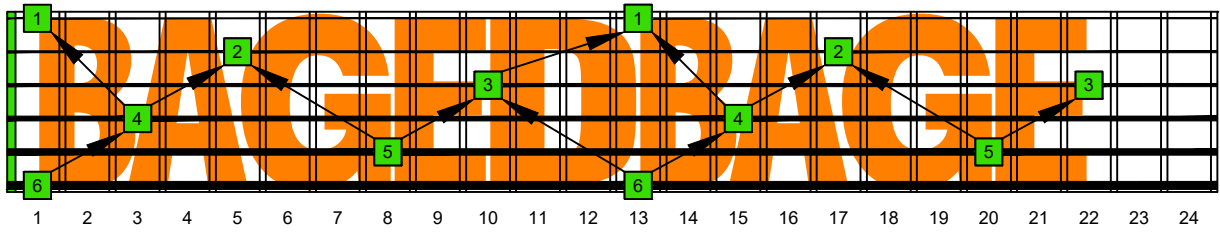

BAGED octaves (6-string guitar : 6/7th guitar tuning - B1:E2:A2:D3:G3:B3) **C natural** - ENTIRE FINGERBOARD NOTE NAMES

BAGED octaves (6-string guitar : 6/7th guitar tuning - B1:E2:A2:D3:G3:B3) **C pentatonic major scale** - ENTIRE FINGERBOARD INTERVALS

BAGED octaves (6-string guitar : 6/7th guitar tuning - B1:E2:A2:D3:G3:B3) **C pentatonic major scale** - INTERVALS : **6B4B1** box shape

BAGED octaves (6-string guitar : 6/7th guitar tuning - B1:E2:A2:D3:G3:B3) **C pentatonic major scale** - INTERVALS : **4A2** box shape

BAGED octaves (6-string guitar : 6/7th guitar tuning - B1:E2:A2:D3:G3:B3) **C pentatonic major scale** - INTERVALS : **5G2** box shape

BAGED octaves (6-string guitar : 6/7th guitar tuning - B1:E2:A2:D3:G3:B3) **C pentatonic major scale** - INTERVALS : **5E3** box shape

BAGED octaves (6-string guitar : 6/7th guitar tuning - B1:E2:A2:D3:G3:B3) **C pentatonic major scale** - INTERVALS : **6D3D1** box shape

BAGED octaves (6-string guitar : 6/7th guitar tuning - B1:E2:A2:D3:G3:B3) **C pentatonic major scale** - INTERVALS : **6B4B1** box shape at 12