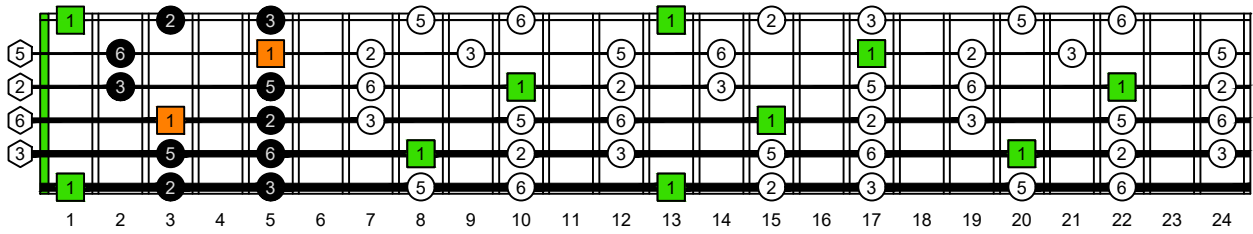

BAGED octaves (6-string guitar : 6/7th guitar tuning - B1:E2:A2:D3:G3:B3) **C natural** - ENTIRE FINGERBOARD NOTE NAMES

BAGED octaves (6-string guitar : 6/7th guitar tuning - B1:E2:A2:D3:G3:B3) **C pentatonic major scale** - ENTIRE FINGERBOARD INTERVALS

BAGED octaves (6-string guitar : 6/7th guitar tuning - B1:E2:A2:D3:G3:B3) **C pentatonic major scale** - INTERVALS : **6B4B1** box shape

BAGED octaves (6-string guitar : 6/7th guitar tuning - B1:E2:A2:D3:G3:B3) **C pentatonic major scale** - INTERVALS : **4A2** box shape

BAGED octaves (6-string guitar : 6/7th guitar tuning - B1:E2:A2:D3:G3:B3) **C pentatonic major scale** - INTERVALS : **5G2** box shape

BAGED octaves (6-string guitar : 6/7th guitar tuning - B1:E2:A2:D3:G3:B3) **C pentatonic major scale** - INTERVALS : **5E3** box shape

BAGED octaves (6-string guitar : 6/7th guitar tuning - B1:E2:A2:D3:G3:B3) **C pentatonic major scale** - INTERVALS : **6D3D1** box shape

BAGED octaves (6-string guitar : 6/7th guitar tuning - B1:E2:A2:D3:G3:B3) **C pentatonic major scale** - INTERVALS : **6B4B1** box shape at 12