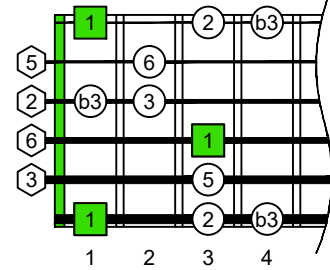

C major blues scale

BAGED
octaves
box shapes

6-string guitar

6/7ths guitar tuning

B1:E2:A2:D3:G3:B3

C major blues scale SEMITONOMETER

6B4B1

BOX SHAPE

NOTE NAMES

FINGERING

INTERVALS

www.cagedoctaves.com

Zon Brookes

BAGED octaves (6-string guitar : 6/7ths guitar tuning - B1:E2:A2:D3:G3:B3) C major blues scale - 6B4B1 box shape

BAGED octaves (6-string guitar : 6/7ths guitar tuning - B1:E2:A2:D3:G3:B3) C major blues scale - NOTE NAMES : 6B4B1 box shape

BAGED octaves (6-string guitar : 6/7ths guitar tuning - B1:E2:A2:D3:G3:B3) C major blues scale - INTERVALS : 6B4B1 box shape