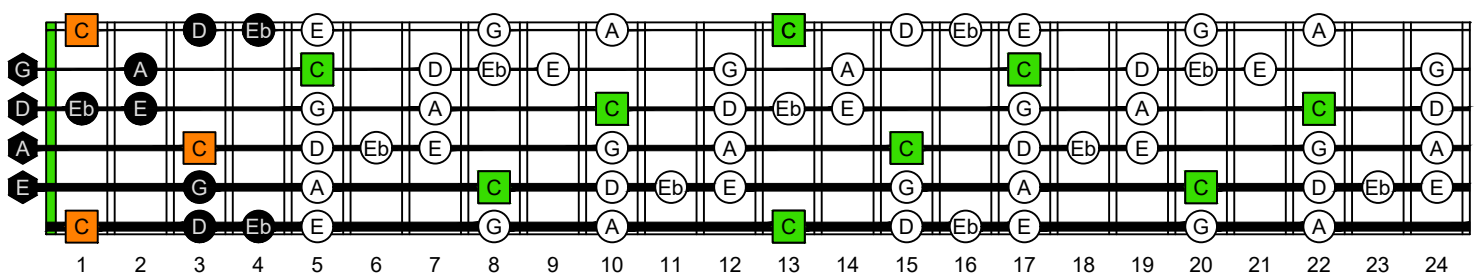

C major blues scale

BAGED
octaves
box shapes

6-string guitar

6/7ths guitar tuning

B1:E2:A2:D3:G3:B3

C major blues scale SEMITONOMETER

6B4B1

BOX SHAPE

NOTE NAMES

FINGERING

INTERVALS

www.cagedoctaves.com

Zon Brookes

BAGED octaves (6-string guitar : 6/7ths guitar tuning - B1:E2:A2:D3:G3:B3) C major blues scale - 6B4B1 box shape

BAGED octaves (6-string guitar : 6/7ths guitar tuning - B1:E2:A2:D3:G3:B3) C major blues scale - NOTE NAMES : 6B4B1 box shape

BAGED octaves (6-string guitar : 6/7ths guitar tuning - B1:E2:A2:D3:G3:B3) C major blues scale - INTERVALS : 6B4B1 box shape