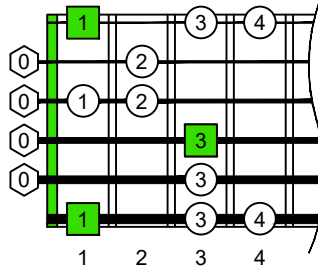

C major blues scale

BAGED
octaves
box shapes

6-string guitar

6/7ths guitar tuning

B1:E2:A2:D3:G3:B3

C major blues scale SEMITONOMETER

6B4B1

BOX SHAPE

NOTE NAMES

FINGERING

INTERVALS

www.cagedoctaves.com

Zon Brookes

BAGED octaves (6-string guitar : 6/7ths guitar tuning - B1:E2:A2:D3:G3:B3) C major blues scale - 6B4B1 box shape

BAGED octaves (6-string guitar : 6/7ths guitar tuning - B1:E2:A2:D3:G3:B3) C major blues scale - NOTE NAMES : 6B4B1 box shape

BAGED octaves (6-string guitar : 6/7ths guitar tuning - B1:E2:A2:D3:G3:B3) C major blues scale - INTERVALS : 6B4B1 box shape