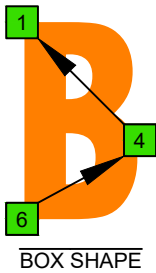

C major blues scale

BAGED
octaves
box shapes

6-string guitar

6/7ths guitar tuning

B1:E2:A2:D3:G3:B3

C major blues scale SEMITONOMETER

6B4B1

BOX SHAPE

NOTE NAMES

FINGERING

INTERVALS

www.cagedoctaves.com

Zon Brookes

BAGED octaves (6-string guitar : 6/7ths guitar tuning - B1:E2:A2:D3:G3:B3) C major blues scale - 6B4B1 box shape

BAGED octaves (6-string guitar : 6/7ths guitar tuning - B1:E2:A2:D3:G3:B3) C major blues scale - NOTE NAMES : 6B4B1 box shape

BAGED octaves (6-string guitar : 6/7ths guitar tuning - B1:E2:A2:D3:G3:B3) C major blues scale - INTERVALS : 6B4B1 box shape