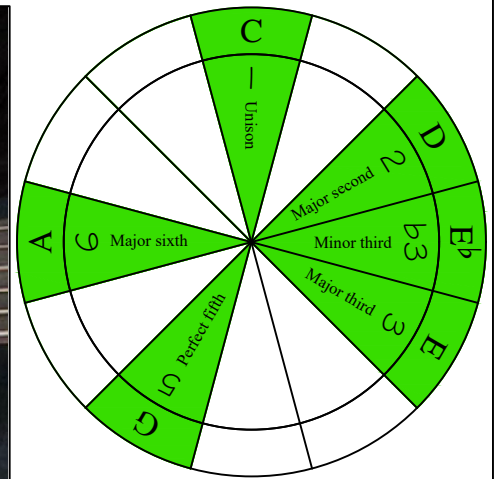

C major blues scale

BAGED
octaves
box shapes

6-string guitar

6/7ths guitar tuning

B1:E2:A2:D3:G3:B3

C major blues scale SEMITONOMETER

6B4B1

BOX SHAPE

NOTE NAMES

FINGERING

INTERVALS

www.cagedoctaves.com

Zon Brookes

BAGED octaves (6-string guitar : 6/7ths guitar tuning - B1:E2:A2:D3:G3:B3) C major blues scale - 6B4B1 box shape

BAGED octaves (6-string guitar : 6/7ths guitar tuning - B1:E2:A2:D3:G3:B3) C major blues scale - NOTE NAMES : 6B4B1 box shape

BAGED octaves (6-string guitar : 6/7ths guitar tuning - B1:E2:A2:D3:G3:B3) C major blues scale - INTERVALS : 6B4B1 box shape