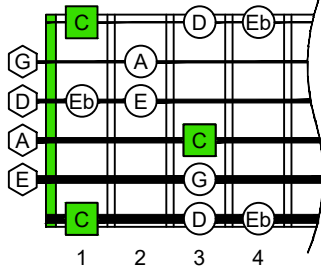

C major blues scale

BAGED
octaves
box shapes

6-string guitar

6/7ths guitar tuning

B1:E2:A2:D3:G3:B3

C major blues scale SEMITONOMETER

6B4B1

BOX SHAPE

NOTE NAMES

FINGERING

INTERVALS

www.cagedoctaves.com

Zon Brookes

BAGED octaves (6-string guitar : 6/7ths guitar tuning - B1:E2:A2:D3:G3:B3) C major blues scale - 6B4B1 box shape

BAGED octaves (6-string guitar : 6/7ths guitar tuning - B1:E2:A2:D3:G3:B3) C major blues scale - NOTE NAMES : 6B4B1 box shape

BAGED octaves (6-string guitar : 6/7ths guitar tuning - B1:E2:A2:D3:G3:B3) C major blues scale - INTERVALS : 6B4B1 box shape