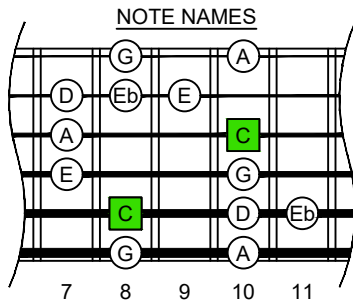

C major blues scale

BAGED
octaves
box shapes

6-string guitar

6/7ths guitar tuning

B1:E2:A2:D3:G3:B3

C major blues scale
SEMITONOMETER

5E3

BOX SHAPE

www.cagedoctaves.com

Zon Brookes

BAGED octaves (6-string guitar : 6/7ths guitar tuning - B1:E2:A2:D3:G3:B3) C major blues scale - 5E3 box shape

BAGED octaves (6-string guitar : 6/7ths guitar tuning - B1:E2:A2:D3:G3:B3) C major blues scale - NOTE NAMES : 5E3 box shape

BAGED octaves (6-string guitar : 6/7ths guitar tuning - B1:E2:A2:D3:G3:B3) C major blues scale - INTERVALS : 5E3 box shape