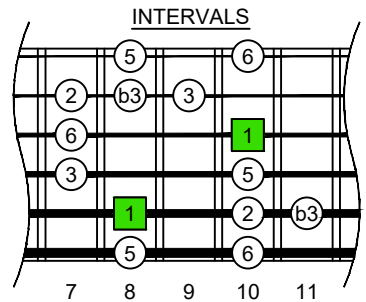

C major blues scale

BAGED
octaves
box shapes

6-string guitar

6/7ths guitar tuning

B1:E2:A2:D3:G3:B3

C major blues scale
SEMITONOMETER

5E3

BOX SHAPE

www.cagedoctaves.com

Zon Brookes

BAGED octaves (6-string guitar : 6/7ths guitar tuning - B1:E2:A2:D3:G3:B3) C major blues scale - 5E3 box shape

BAGED octaves (6-string guitar : 6/7ths guitar tuning - B1:E2:A2:D3:G3:B3) C major blues scale - NOTE NAMES : 5E3 box shape

BAGED octaves (6-string guitar : 6/7ths guitar tuning - B1:E2:A2:D3:G3:B3) C major blues scale - INTERVALS : 5E3 box shape