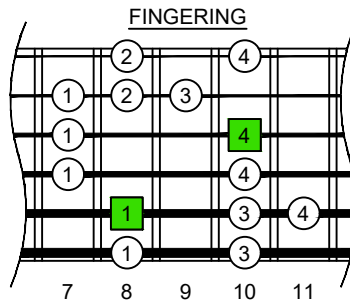

C major blues scale

BAGED
octaves
box shapes

6-string guitar

6/7ths guitar tuning

B1:E2:A2:D3:G3:B3

C major blues scale
SEMITONOMETER

5E3

BOX SHAPE

www.cagedoctaves.com

Zon Brookes

BAGED octaves (6-string guitar : 6/7ths guitar tuning - B1:E2:A2:D3:G3:B3) C major blues scale - 5E3 box shape

BAGED octaves (6-string guitar : 6/7ths guitar tuning - B1:E2:A2:D3:G3:B3) C major blues scale - NOTE NAMES : 5E3 box shape

BAGED octaves (6-string guitar : 6/7ths guitar tuning - B1:E2:A2:D3:G3:B3) C major blues scale - INTERVALS : 5E3 box shape