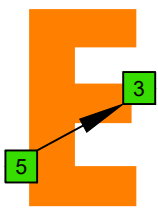

C major blues scale

BAGED
octaves
box shapes

6-string guitar

6/7ths guitar tuning

B1:E2:A2:D3:G3:B3

C major blues scale
SEMITONOMETER

5E3

BOX SHAPE

www.cagedoctaves.com

Zon Brookes

BAGED octaves (6-string guitar : 6/7ths guitar tuning - B1:E2:A2:D3:G3:B3) C major blues scale - 5E3 box shape

BAGED octaves (6-string guitar : 6/7ths guitar tuning - B1:E2:A2:D3:G3:B3) C major blues scale - NOTE NAMES : 5E3 box shape

BAGED octaves (6-string guitar : 6/7ths guitar tuning - B1:E2:A2:D3:G3:B3) C major blues scale - INTERVALS : 5E3 box shape