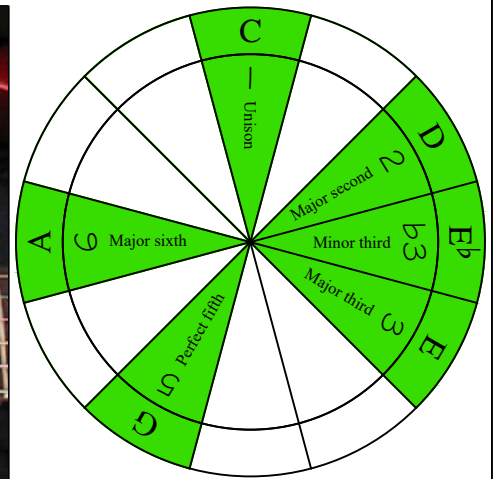

C major blues scale

BAGED
octaves
box shapes

6-string guitar

6/7ths guitar tuning

B1:E2:A2:D3:G3:B3

C major blues scale
SEMITONOMETER

5E3

BOX SHAPE

www.cagedoctaves.com

Zon Brookes

BAGED octaves (6-string guitar : 6/7ths guitar tuning - B1:E2:A2:D3:G3:B3) C major blues scale - 5E3 box shape

BAGED octaves (6-string guitar : 6/7ths guitar tuning - B1:E2:A2:D3:G3:B3) C major blues scale - NOTE NAMES : 5E3 box shape

BAGED octaves (6-string guitar : 6/7ths guitar tuning - B1:E2:A2:D3:G3:B3) C major blues scale - INTERVALS : 5E3 box shape