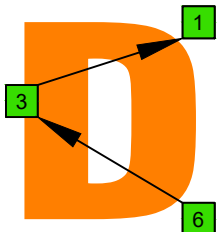

C major blues scale

BAGED

octaves box shapes

6-string guitar

6/7^{ths} guitar tuning

B1:E2:A2:D3:G3:B3

C major blues scale SEMITONOMETER

6D3D1

BOX SHAPE

NOTE NAMES

FINGERING

INTERVALS

www.cagedoctaves.com

Zon Brookes

BAGED octaves (6-string guitar : 6/7^{ths} guitar tuning - B1:E2:A2:D3:G3:B3) C major blues scale - 6D3D1 box shape

BAGED octaves (6-string guitar : 6/7^{ths} guitar tuning - B1:E2:A2:D3:G3:B3) C major blues scale - NOTE NAMES : 6D3D1 box shape

BAGED octaves (6-string guitar : 6/7^{ths} guitar tuning - B1:E2:A2:D3:G3:B3) C major blues scale - INTERVALS : 6D3D1 box shape