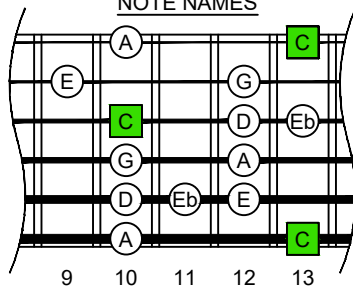

C major blues scale

BAGED

octaves box shapes

6-string guitar

6/7^{ths} guitar tuning

B1:E2:A2:D3:G3:B3

C major blues scale SEMITONOMETER

6D3D1

BOX SHAPE

NOTE NAMES

FINGERING

INTERVALS

www.cagedoctaves.com

Zon Brookes

BAGED octaves (6-string guitar : 6/7^{ths} guitar tuning - B1:E2:A2:D3:G3:B3) C major blues scale - 6D3D1 box shape

BAGED octaves (6-string guitar : 6/7^{ths} guitar tuning - B1:E2:A2:D3:G3:B3) C major blues scale - NOTE NAMES : 6D3D1 box shape

BAGED octaves (6-string guitar : 6/7^{ths} guitar tuning - B1:E2:A2:D3:G3:B3) C major blues scale - INTERVALS : 6D3D1 box shape