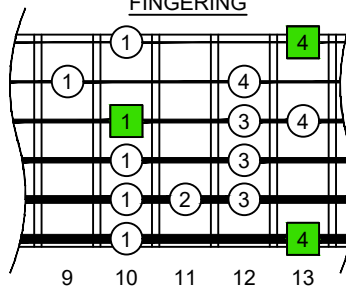

C major blues scale

BAGED

octaves box shapes

6-string guitar

6/7^{ths} guitar tuning

B1:E2:A2:D3:G3:B3

C major blues scale SEMITONOMETER

6D3D1

BOX SHAPE

NOTE NAMES

FINGERING

INTERVALS

www.cagedoctaves.com

Zon Brookes

BAGED octaves (6-string guitar : 6/7^{ths} guitar tuning - B1:E2:A2:D3:G3:B3) C major blues scale - 6D3D1 box shape

BAGED octaves (6-string guitar : 6/7^{ths} guitar tuning - B1:E2:A2:D3:G3:B3) C major blues scale - NOTE NAMES : 6D3D1 box shape

BAGED octaves (6-string guitar : 6/7^{ths} guitar tuning - B1:E2:A2:D3:G3:B3) C major blues scale - INTERVALS : 6D3D1 box shape