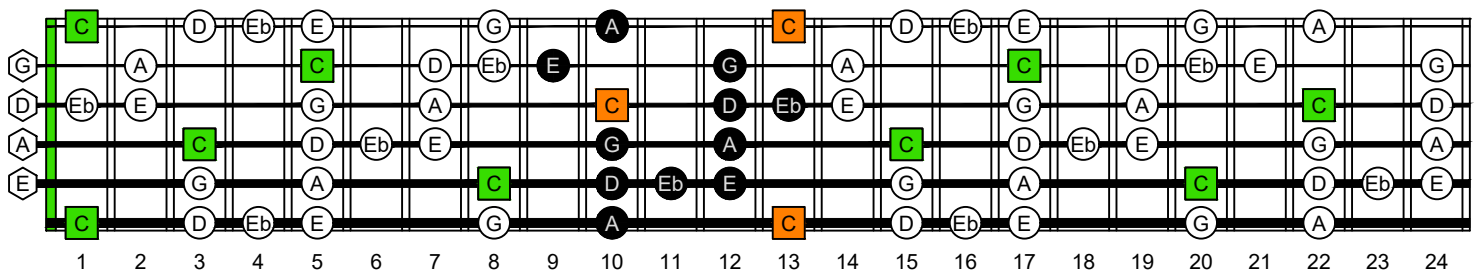

C major blues scale

BAGED

octaves box shapes

6-string guitar

6/7^{ths} guitar tuning

B1:E2:A2:D3:G3:B3

C major blues scale SEMITONOMETER

6D3D1

BOX SHAPE

NOTE NAMES

FINGERING

INTERVALS

www.cagedoctaves.com

Zon Brookes

BAGED octaves (6-string guitar : 6/7^{ths} guitar tuning - B1:E2:A2:D3:G3:B3) C major blues scale - 6D3D1 box shape

BAGED octaves (6-string guitar : 6/7^{ths} guitar tuning - B1:E2:A2:D3:G3:B3) C major blues scale - NOTE NAMES : 6D3D1 box shape

BAGED octaves (6-string guitar : 6/7^{ths} guitar tuning - B1:E2:A2:D3:G3:B3) C major blues scale - INTERVALS : 6D3D1 box shape