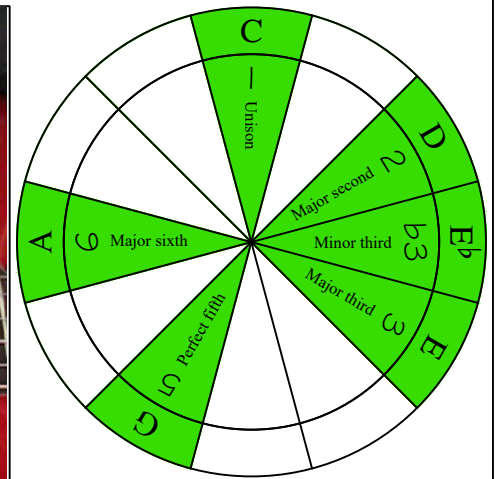

C major blues scale

BAGED

octaves box shapes

6-string guitar

6/7^{ths} guitar tuning

B1:E2:A2:D3:G3:B3

C major blues scale SEMITONOMETER

6D3D1

BOX SHAPE

NOTE NAMES

FINGERING

INTERVALS

www.cagedoctaves.com

Zon Brookes

BAGED octaves (6-string guitar : 6/7^{ths} guitar tuning - B1:E2:A2:D3:G3:B3) C major blues scale - 6D3D1 box shape

BAGED octaves (6-string guitar : 6/7^{ths} guitar tuning - B1:E2:A2:D3:G3:B3) C major blues scale - NOTE NAMES : 6D3D1 box shape

BAGED octaves (6-string guitar : 6/7^{ths} guitar tuning - B1:E2:A2:D3:G3:B3) C major blues scale - INTERVALS : 6D3D1 box shape