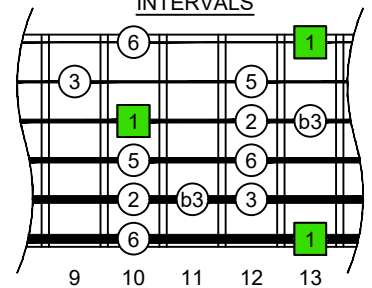

C major blues scale

BAGED

octaves box shapes

6-string guitar

6/7^{ths} guitar tuning

B1:E2:A2:D3:G3:B3

C major blues scale SEMITONOMETER

6D3D1

BOX SHAPE

NOTE NAMES

FINGERING

INTERVALS

www.cagedoctaves.com

Zon Brookes

BAGED octaves (6-string guitar : 6/7^{ths} guitar tuning - B1:E2:A2:D3:G3:B3) C major blues scale - 6D3D1 box shape

BAGED octaves (6-string guitar : 6/7^{ths} guitar tuning - B1:E2:A2:D3:G3:B3) C major blues scale - NOTE NAMES : 6D3D1 box shape

BAGED octaves (6-string guitar : 6/7^{ths} guitar tuning - B1:E2:A2:D3:G3:B3) C major blues scale - INTERVALS : 6D3D1 box shape