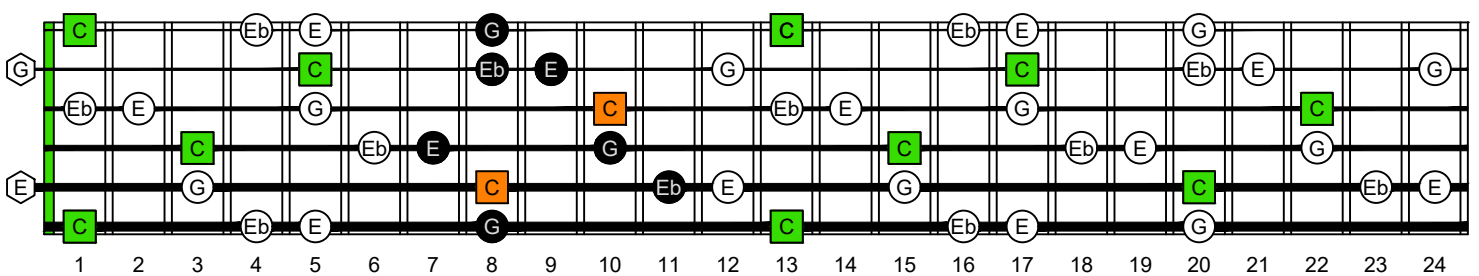

C<sup>Δ</sup>m  
major-minor  
arpeggio  
**BAGED**  
octaves  
box shapes  
6-string guitar  
6/7<sup>th</sup>s guitar tuning  
B1:E2:A2:D3:G3:B3

C major-minor arpeggio  
SEMITONOMETER

5E3

BOX SHAPE

NOTE NAMES

FINGERING

INTERVALS

www.cagedoctaves.com

Zon Brookes

BAGED octaves (6-string guitar : 6/7<sup>th</sup>s guitar tuning - B1:E2:A2:D3:G3:B3) C major-minor arpeggio : 5E3 box shape

Musical notation including a treble clef staff with a 6/8 time signature, a guitar tablature staff, and a 2/4 time signature at the end.

BAGED octaves (6-string guitar : 6/7<sup>th</sup>s guitar tuning - B1:E2:A2:D3:G3:B3) C major-minor arpeggio - NOTE NAMES : 5E3 box shape

BAGED octaves (6-string guitar : 6/7<sup>th</sup>s guitar tuning - B1:E2:A2:D3:G3:B3) C major-minor arpeggio - INTERVALS : 5E3 box shape