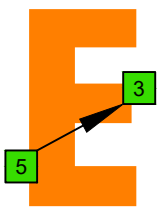

C<sup>Δ</sup>m  
major-minor  
arpeggio  
**BAGED**  
octaves  
box shapes  
6-string guitar  
6/7<sup>th</sup>s guitar tuning  
B1:E2:A2:D3:G3:B3

C major-minor arpeggio  
SEMITONOMETER

5E3

BOX SHAPE

NOTE NAMES

FINGERING

INTERVALS

www.cagedoctaves.com

Zon Brookes

BAGED octaves (6-string guitar : 6/7<sup>th</sup>s guitar tuning - B1:E2:A2:D3:G3:B3) C major-minor arpeggio : 5E3 box shape

Musical notation including a treble clef staff with a 6/8 time signature, a guitar tablature staff, and a 2/4 time signature at the end.

BAGED octaves (6-string guitar : 6/7<sup>th</sup>s guitar tuning - B1:E2:A2:D3:G3:B3) C major-minor arpeggio - NOTE NAMES : 5E3 box shape

BAGED octaves (6-string guitar : 6/7<sup>th</sup>s guitar tuning - B1:E2:A2:D3:G3:B3) C major-minor arpeggio - INTERVALS : 5E3 box shape