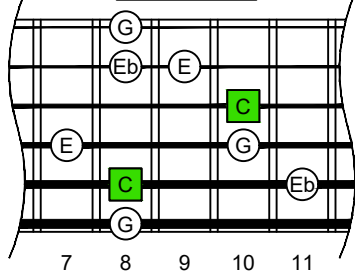

C<sup>Δ</sup>m  
major-minor  
arpeggio  
**BAGED**  
octaves  
box shapes  
6-string guitar  
6/7<sup>th</sup>s guitar tuning  
B1:E2:A2:D3:G3:B3

C major-minor arpeggio  
SEMITONOMETER

5E3

BOX SHAPE

NOTE NAMES

FINGERING

INTERVALS

www.cagedoctaves.com

Zon Brookes

BAGED octaves (6-string guitar : 6/7<sup>th</sup>s guitar tuning - B1:E2:A2:D3:G3:B3) C major-minor arpeggio : 5E3 box shape

Musical notation including a treble clef staff with a 6/8 time signature, a guitar tablature staff, and a 2/4 time signature at the end.

BAGED octaves (6-string guitar : 6/7<sup>th</sup>s guitar tuning - B1:E2:A2:D3:G3:B3) C major-minor arpeggio - NOTE NAMES : 5E3 box shape

BAGED octaves (6-string guitar : 6/7<sup>th</sup>s guitar tuning - B1:E2:A2:D3:G3:B3) C major-minor arpeggio - INTERVALS : 5E3 box shape