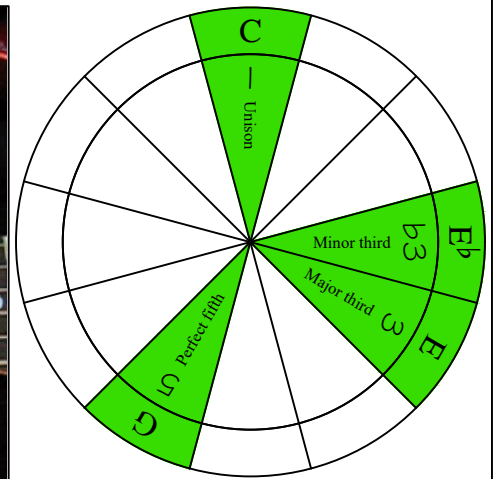

C<sup>Δ</sup>m  
major-minor  
arpeggio  
**BAGED**  
octaves  
box shapes  
6-string guitar  
6/7<sup>th</sup>s guitar tuning  
B1:E2:A2:D3:G3:B3

C major-minor arpeggio  
SEMITONOMETER

5E3

BOX SHAPE

NOTE NAMES

FINGERING

INTERVALS

www.cagedoctaves.com

Zon Brookes

BAGED octaves (6-string guitar : 6/7<sup>th</sup>s guitar tuning - B1:E2:A2:D3:G3:B3) C major-minor arpeggio : 5E3 box shape

Musical notation including a treble clef staff with a 6/8 time signature, a guitar tablature staff, and a 2/4 time signature at the end.