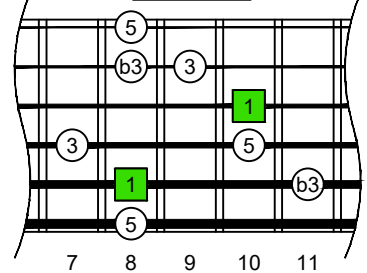

C<sup>Δ</sup>m  
major-minor  
arpeggio  
**BAGED**  
octaves  
box shapes  
6-string guitar  
6/7<sup>th</sup>s guitar tuning  
B1:E2:A2:D3:G3:B3

C major-minor arpeggio  
SEMITONOMETER

5E3

BOX SHAPE

NOTE NAMES

FINGERING

INTERVALS

www.cagedoctaves.com

Zon Brookes

BAGED octaves (6-string guitar : 6/7<sup>th</sup>s guitar tuning - B1:E2:A2:D3:G3:B3) C major-minor arpeggio : 5E3 box shape

Musical notation including a treble clef staff with a 6/8 time signature, a guitar tablature staff, and a 2/4 time signature at the end.

BAGED octaves (6-string guitar : 6/7<sup>th</sup>s guitar tuning - B1:E2:A2:D3:G3:B3) C major-minor arpeggio - NOTE NAMES : 5E3 box shape

BAGED octaves (6-string guitar : 6/7<sup>th</sup>s guitar tuning - B1:E2:A2:D3:G3:B3) C major-minor arpeggio - INTERVALS : 5E3 box shape