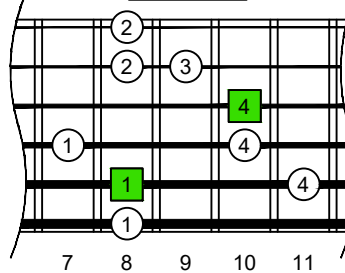

C<sup>Δ</sup>m  
major-minor  
arpeggio  
**BAGED**  
octaves  
box shapes  
6-string guitar  
6/7<sup>th</sup>s guitar tuning  
B1:E2:A2:D3:G3:B3

C major-minor arpeggio  
SEMITONOMETER

5E3

BOX SHAPE

NOTE NAMES

FINGERING

INTERVALS

www.cagedoctaves.com

Zon Brookes

BAGED octaves (6-string guitar : 6/7<sup>th</sup>s guitar tuning - B1:E2:A2:D3:G3:B3) C major-minor arpeggio : 5E3 box shape

Musical notation including a treble clef staff with a 6/8 time signature, a guitar tablature staff, and a 2/4 time signature at the end.

BAGED octaves (6-string guitar : 6/7<sup>th</sup>s guitar tuning - B1:E2:A2:D3:G3:B3) C major-minor arpeggio - NOTE NAMES : 5E3 box shape

BAGED octaves (6-string guitar : 6/7<sup>th</sup>s guitar tuning - B1:E2:A2:D3:G3:B3) C major-minor arpeggio - INTERVALS : 5E3 box shape