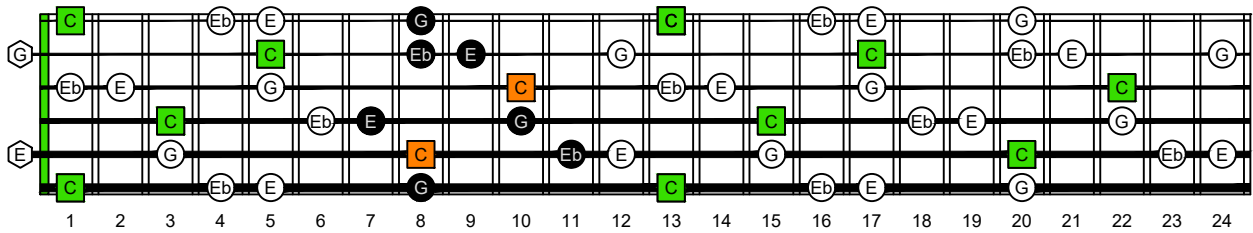

BAGED octaves (6-string guitar : 6/7ths guitar tuning - B1:E2:A2:D3:G3:B3) **C natural** - ENTIRE FINGERBOARD NOTE NAMES

BAGED octaves (6-string guitar : 6/7ths guitar tuning - B1:E2:A2:D3:G3:B3) **C major-minor arpeggio** - ENTIRE FINGERBOARD NOTE NAMES

BAGED octaves (6-string guitar : 6/7ths guitar tuning - B1:E2:A2:D3:G3:B3) **C major-minor arpeggio** - NOTE NAMES : **6B4B1** box shape

BAGED octaves (6-string guitar : 6/7ths guitar tuning - B1:E2:A2:D3:G3:B3) **C major-minor arpeggio** - NOTE NAMES : **4A2** box shape

BAGED octaves (6-string guitar : 6/7ths guitar tuning - B1:E2:A2:D3:G3:B3) **C major-minor arpeggio** - NOTE NAMES : **5G2** box shape

BAGED octaves (6-string guitar : 6/7ths guitar tuning - B1:E2:A2:D3:G3:B3) **C major-minor arpeggio** - NOTE NAMES : **5E3** box shape

BAGED octaves (6-string guitar : 6/7ths guitar tuning - B1:E2:A2:D3:G3:B3) **C major-minor arpeggio** - NOTE NAMES : **6D3D1** box shape

BAGED octaves (6-string guitar : 6/7ths guitar tuning - B1:E2:A2:D3:G3:B3) **C major-minor arpeggio** - NOTE NAMES : **6B4B1** box shape at 12