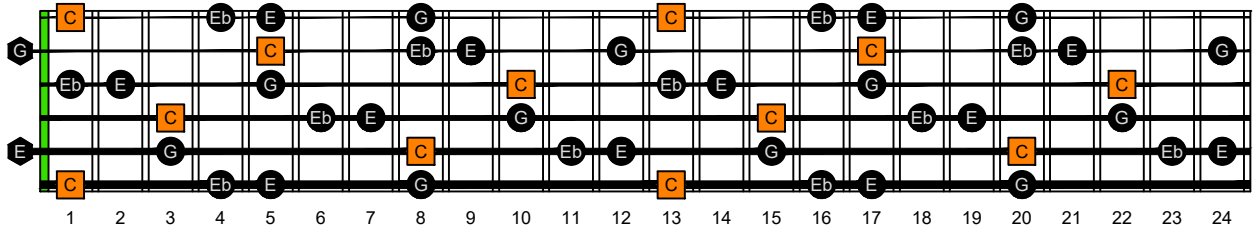

BAGED octaves (6-string guitar : 6/7ths guitar tuning - B1:E2:A2:D3:G3:B3) **C natural** - ENTIRE FINGERBOARD NOTE NAMES

BAGED octaves (6-string guitar : 6/7ths guitar tuning - B1:E2:A2:D3:G3:B3) **C major-minor arpeggio** - ENTIRE FINGERBOARD NOTE NAMES

BAGED octaves (6-string guitar : 6/7ths guitar tuning - B1:E2:A2:D3:G3:B3) **C major-minor arpeggio** - NOTE NAMES : **6B4B1** box shape

BAGED octaves (6-string guitar : 6/7ths guitar tuning - B1:E2:A2:D3:G3:B3) **C major-minor arpeggio** - NOTE NAMES : **4A2** box shape

BAGED octaves (6-string guitar : 6/7ths guitar tuning - B1:E2:A2:D3:G3:B3) **C major-minor arpeggio** - NOTE NAMES : **5G2** box shape

BAGED octaves (6-string guitar : 6/7ths guitar tuning - B1:E2:A2:D3:G3:B3) **C major-minor arpeggio** - NOTE NAMES : **5E3** box shape

BAGED octaves (6-string guitar : 6/7ths guitar tuning - B1:E2:A2:D3:G3:B3) **C major-minor arpeggio** - NOTE NAMES : **6D3D1** box shape

BAGED octaves (6-string guitar : 6/7ths guitar tuning - B1:E2:A2:D3:G3:B3) **C major-minor arpeggio** - NOTE NAMES : **6B4B1** box shape at 12