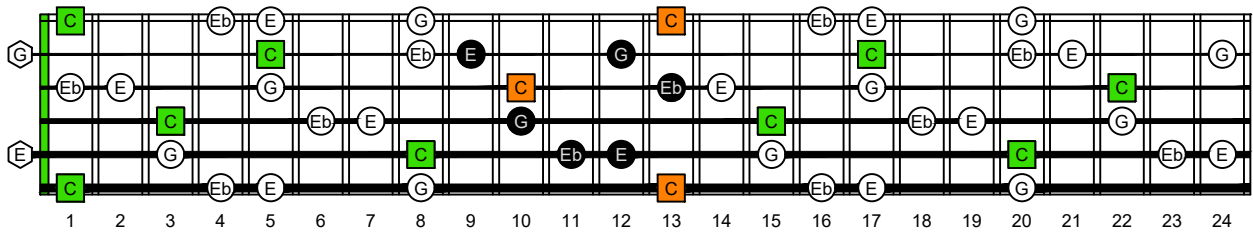

BAGED octaves (6-string guitar : 6/7ths guitar tuning - B1:E2:A2:D3:G3:B3) **C natural** - ENTIRE FINGERBOARD NOTE NAMES

BAGED octaves (6-string guitar : 6/7ths guitar tuning - B1:E2:A2:D3:G3:B3) **C major-minor arpeggio** - ENTIRE FINGERBOARD NOTE NAMES

BAGED octaves (6-string guitar : 6/7ths guitar tuning - B1:E2:A2:D3:G3:B3) **C major-minor arpeggio** - NOTE NAMES : **6B4B1** box shape

BAGED octaves (6-string guitar : 6/7ths guitar tuning - B1:E2:A2:D3:G3:B3) **C major-minor arpeggio** - NOTE NAMES : **4A2** box shape

BAGED octaves (6-string guitar : 6/7ths guitar tuning - B1:E2:A2:D3:G3:B3) **C major-minor arpeggio** - NOTE NAMES : **5G2** box shape

BAGED octaves (6-string guitar : 6/7ths guitar tuning - B1:E2:A2:D3:G3:B3) **C major-minor arpeggio** - NOTE NAMES : **5E3** box shape

BAGED octaves (6-string guitar : 6/7ths guitar tuning - B1:E2:A2:D3:G3:B3) **C major-minor arpeggio** - NOTE NAMES : **6D3D1** box shape

BAGED octaves (6-string guitar : 6/7ths guitar tuning - B1:E2:A2:D3:G3:B3) **C major-minor arpeggio** - NOTE NAMES : **6B4B1** box shape at 12