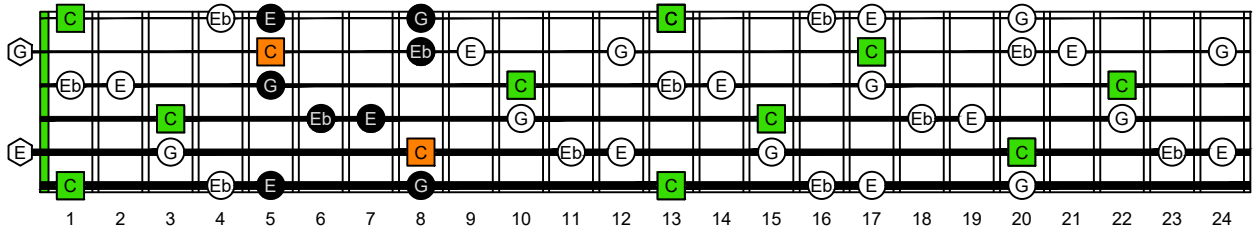

BAGED octaves (6-string guitar : 6/7ths guitar tuning - B1:E2:A2:D3:G3:B3) **C natural** - ENTIRE FINGERBOARD NOTE NAMES

BAGED octaves (6-string guitar : 6/7ths guitar tuning - B1:E2:A2:D3:G3:B3) **C major-minor arpeggio** - ENTIRE FINGERBOARD NOTE NAMES

BAGED octaves (6-string guitar : 6/7ths guitar tuning - B1:E2:A2:D3:G3:B3) **C major-minor arpeggio** - NOTE NAMES : **6B4B1** box shape

BAGED octaves (6-string guitar : 6/7ths guitar tuning - B1:E2:A2:D3:G3:B3) **C major-minor arpeggio** - NOTE NAMES : **4A2** box shape

BAGED octaves (6-string guitar : 6/7ths guitar tuning - B1:E2:A2:D3:G3:B3) **C major-minor arpeggio** - NOTE NAMES : **5G2** box shape

BAGED octaves (6-string guitar : 6/7ths guitar tuning - B1:E2:A2:D3:G3:B3) **C major-minor arpeggio** - NOTE NAMES : **5E3** box shape

BAGED octaves (6-string guitar : 6/7ths guitar tuning - B1:E2:A2:D3:G3:B3) **C major-minor arpeggio** - NOTE NAMES : **6D3D1** box shape

BAGED octaves (6-string guitar : 6/7ths guitar tuning - B1:E2:A2:D3:G3:B3) **C major-minor arpeggio** - NOTE NAMES : **6B4B1** box shape at 12