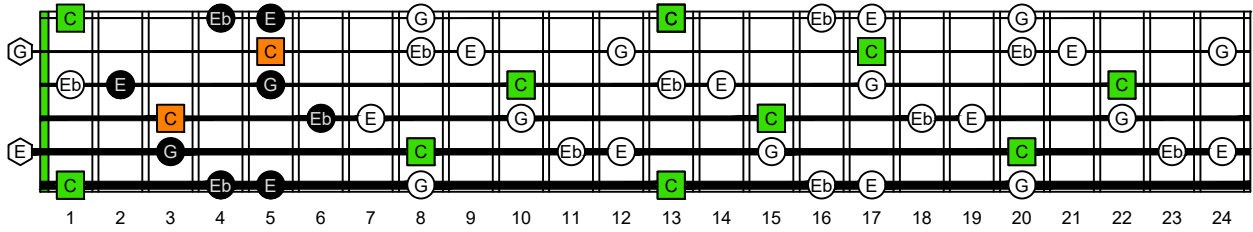

BAGED octaves (6-string guitar : 6/7ths guitar tuning - B1:E2:A2:D3:G3:B3) **C natural** - ENTIRE FINGERBOARD NOTE NAMES

BAGED octaves (6-string guitar : 6/7ths guitar tuning - B1:E2:A2:D3:G3:B3) **C major-minor arpeggio** - ENTIRE FINGERBOARD NOTE NAMES

BAGED octaves (6-string guitar : 6/7ths guitar tuning - B1:E2:A2:D3:G3:B3) **C major-minor arpeggio** - NOTE NAMES : **6B4B1** box shape

BAGED octaves (6-string guitar : 6/7ths guitar tuning - B1:E2:A2:D3:G3:B3) **C major-minor arpeggio** - NOTE NAMES : **4A2** box shape

BAGED octaves (6-string guitar : 6/7ths guitar tuning - B1:E2:A2:D3:G3:B3) **C major-minor arpeggio** - NOTE NAMES : **5G2** box shape

BAGED octaves (6-string guitar : 6/7ths guitar tuning - B1:E2:A2:D3:G3:B3) **C major-minor arpeggio** - NOTE NAMES : **5E3** box shape

BAGED octaves (6-string guitar : 6/7ths guitar tuning - B1:E2:A2:D3:G3:B3) **C major-minor arpeggio** - NOTE NAMES : **6D3D1** box shape

BAGED octaves (6-string guitar : 6/7ths guitar tuning - B1:E2:A2:D3:G3:B3) **C major-minor arpeggio** - NOTE NAMES : **6B4B1** box shape at 12