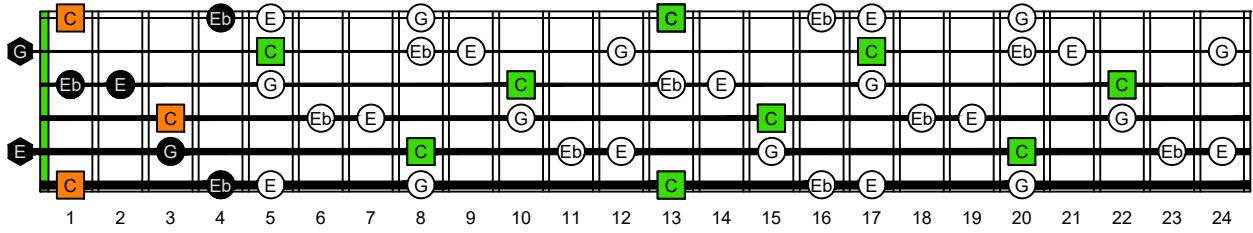

BAGED octaves (6-string guitar : 6/7ths guitar tuning - B1:E2:A2:D3:G3:B3) **C natural** - ENTIRE FINGERBOARD NOTE NAMES

BAGED octaves (6-string guitar : 6/7ths guitar tuning - B1:E2:A2:D3:G3:B3) **C major-minor arpeggio** - ENTIRE FINGERBOARD NOTE NAMES

BAGED octaves (6-string guitar : 6/7ths guitar tuning - B1:E2:A2:D3:G3:B3) **C major-minor arpeggio** - NOTE NAMES : **6B4B1** box shape

BAGED octaves (6-string guitar : 6/7ths guitar tuning - B1:E2:A2:D3:G3:B3) **C major-minor arpeggio** - NOTE NAMES : **4A2** box shape

BAGED octaves (6-string guitar : 6/7ths guitar tuning - B1:E2:A2:D3:G3:B3) **C major-minor arpeggio** - NOTE NAMES : **5G2** box shape

BAGED octaves (6-string guitar : 6/7ths guitar tuning - B1:E2:A2:D3:G3:B3) **C major-minor arpeggio** - NOTE NAMES : **5E3** box shape

BAGED octaves (6-string guitar : 6/7ths guitar tuning - B1:E2:A2:D3:G3:B3) **C major-minor arpeggio** - NOTE NAMES : **6D3D1** box shape

BAGED octaves (6-string guitar : 6/7ths guitar tuning - B1:E2:A2:D3:G3:B3) **C major-minor arpeggio** - NOTE NAMES : **6B4B1** box shape at 12