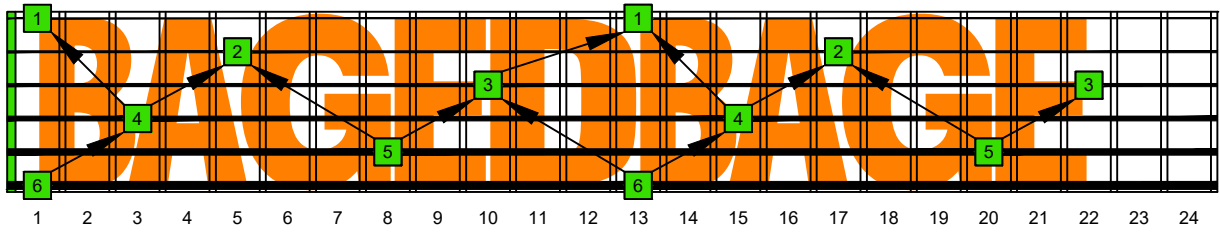

BAGED octaves (6-string guitar : 6/7ths guitar tuning - B1:E2:A2:D3:G3:B3) **C natural** - ENTIRE FINGERBOARD NOTE NAMES

BAGED octaves (6-string guitar : 6/7ths guitar tuning - B1:E2:A2:D3:G3:B3) **C major-minor arpeggio** - ENTIRE FINGERBOARD NOTE NAMES

BAGED octaves (6-string guitar : 6/7ths guitar tuning - B1:E2:A2:D3:G3:B3) **C major-minor arpeggio** - NOTE NAMES : **6B4B1** box shape

BAGED octaves (6-string guitar : 6/7ths guitar tuning - B1:E2:A2:D3:G3:B3) **C major-minor arpeggio** - NOTE NAMES : **4A2** box shape

BAGED octaves (6-string guitar : 6/7ths guitar tuning - B1:E2:A2:D3:G3:B3) **C major-minor arpeggio** - NOTE NAMES : **5G2** box shape

BAGED octaves (6-string guitar : 6/7ths guitar tuning - B1:E2:A2:D3:G3:B3) **C major-minor arpeggio** - NOTE NAMES : **5E3** box shape